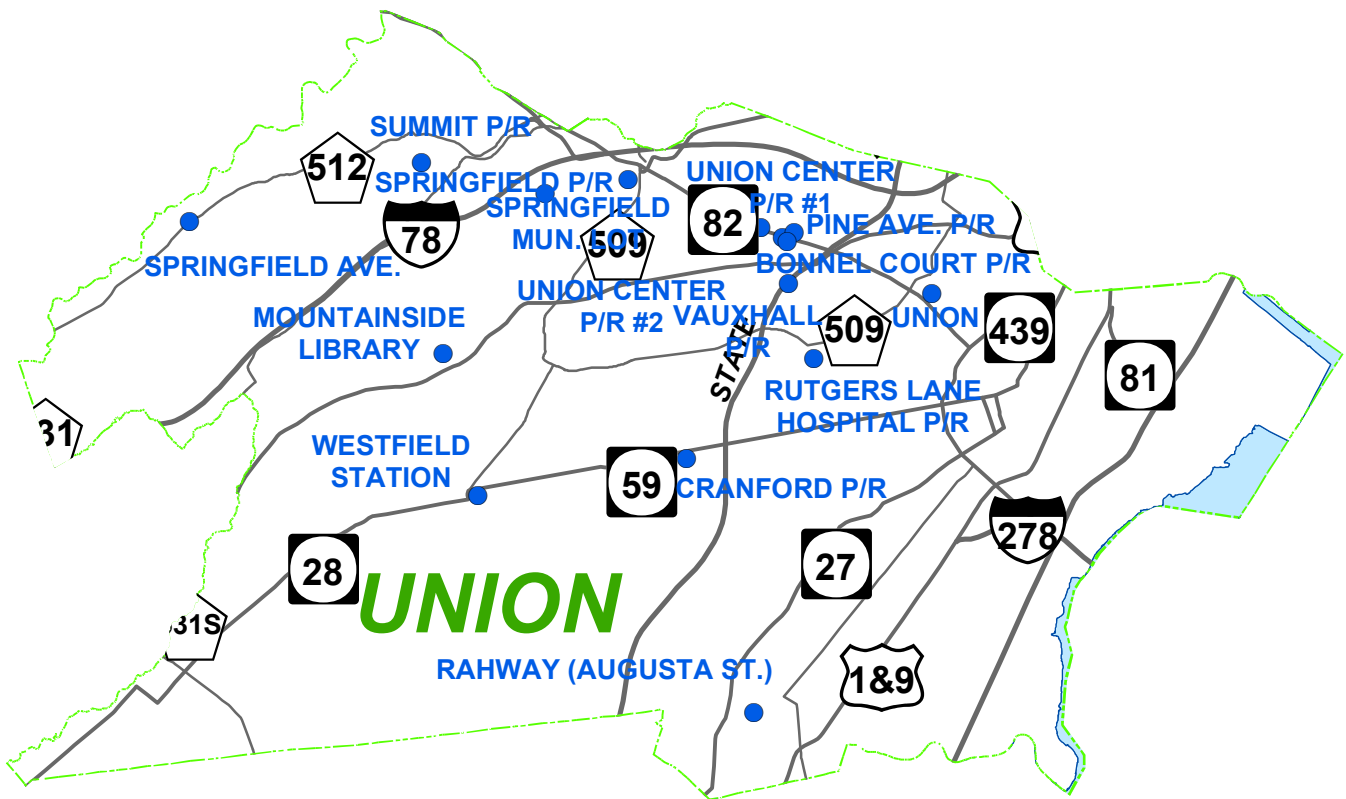

NEW JERSEY OFFICIAL PARK AND RIDE LOCATIONS

EXISTING PARK-N-RIDE LOCATIONS

FUTURE PARK-N-RIDE LOCATIONS

**STATE OF
NEW JERSEY**

Governor Jon S. Corzine

MAPPING BY THE
NEW JERSEY DEPARTMENT OF
TRANSPORTATION
Commissioner Kris Kolluri, Esq.

DIVISION OF INFORMATION TECHNOLOGY
BUREAU OF INFORMATION MANAGEMENT
AND TECHNOLOGY PLANNING
GEOGRAPHIC INFORMATION SYSTEMS

IN COOPERATION WITH
U.S. DEPARTMENT OF TRANSPORTATION
FEDERAL HIGHWAY ADMINISTRATION

Updated: 5/2005