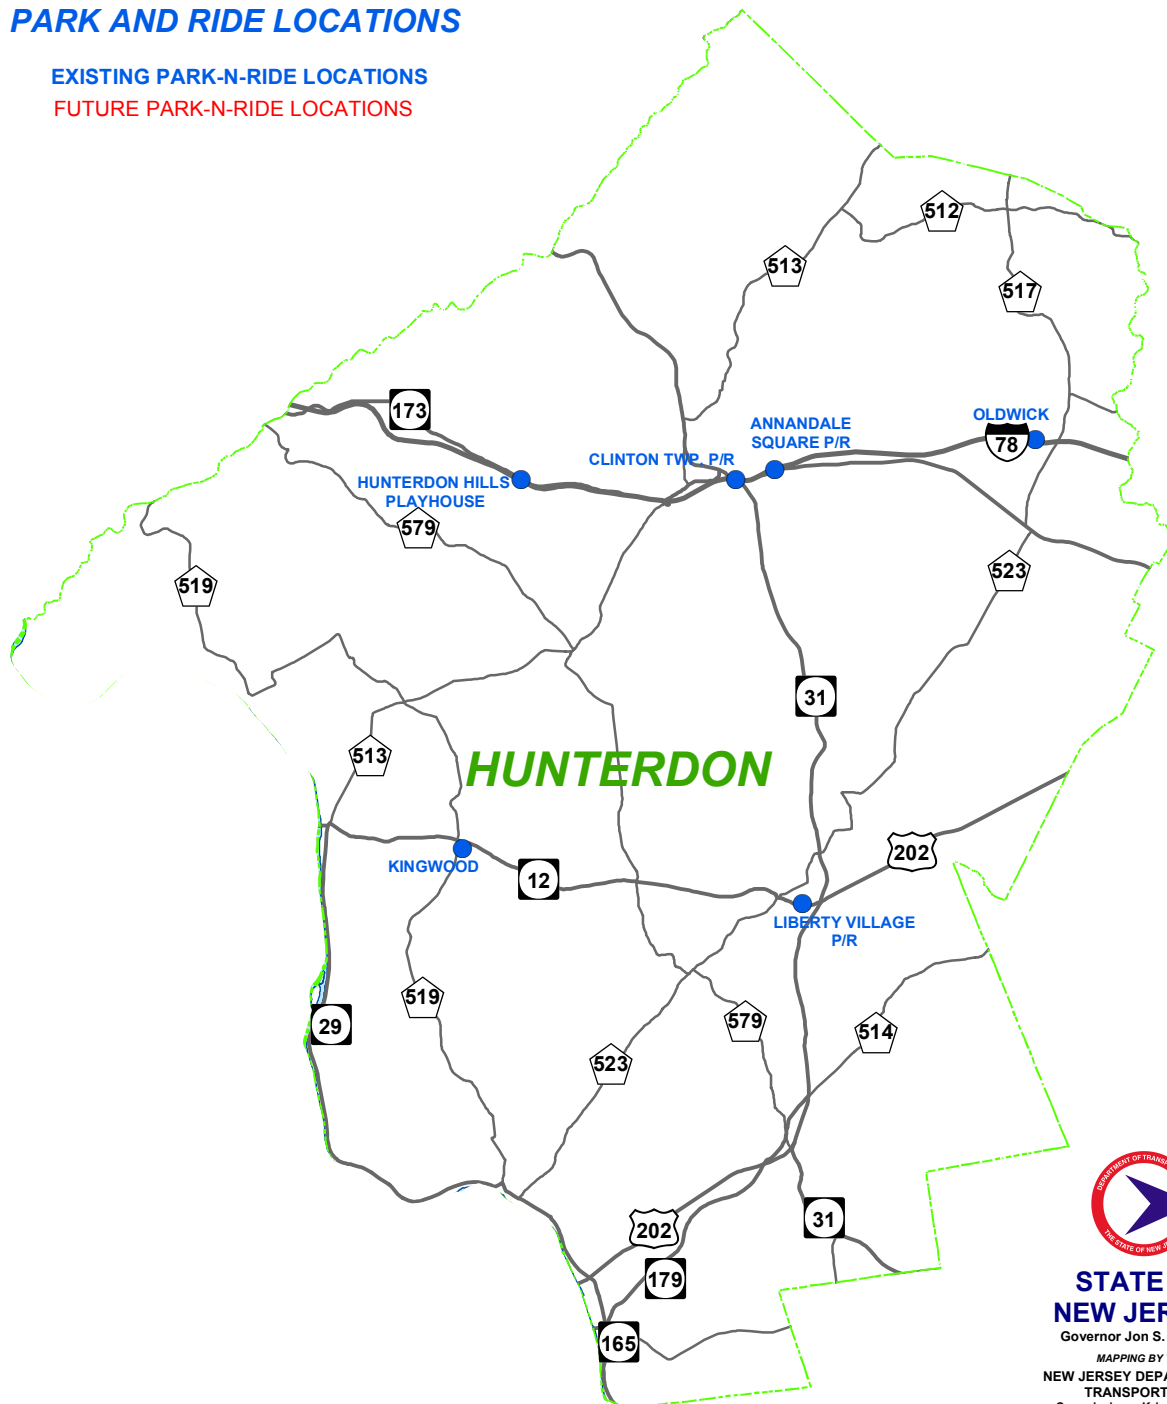

NEW JERSEY OFFICIAL PARK AND RIDE LOCATIONS

EXISTING PARK-N-RIDE LOCATIONS

FUTURE PARK-N-RIDE LOCATIONS

**STATE OF
NEW JERSEY**

Governor Jon S. Corzine

MAPPING BY THE

NEW JERSEY DEPARTMENT OF
TRANSPORTATION