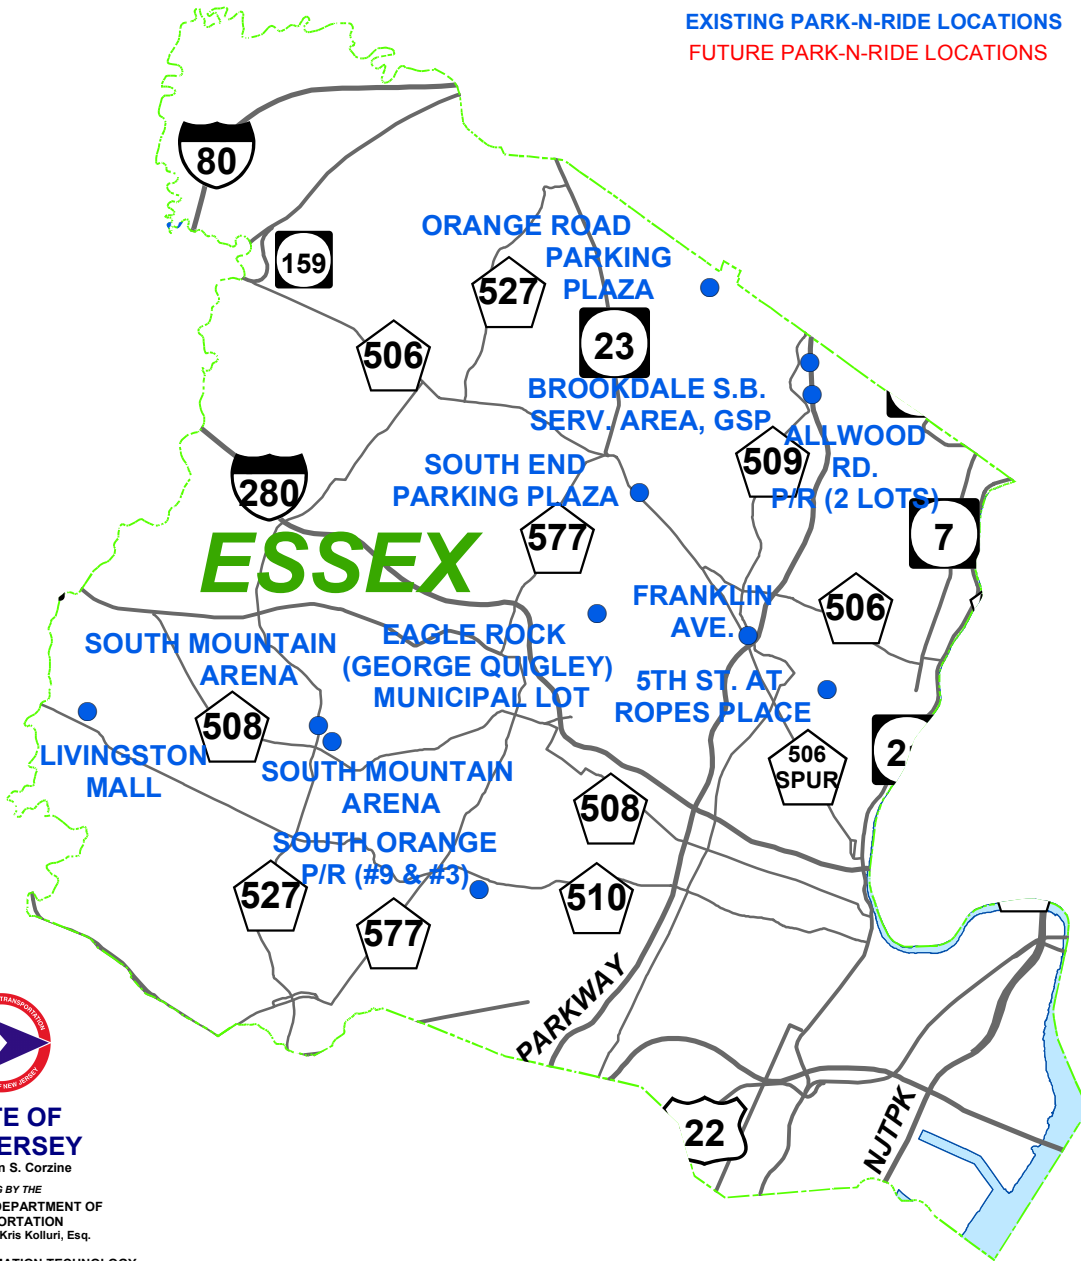

# NEW JERSEY OFFICIAL PARK AND RIDE LOCATIONS

EXISTING PARK-N-RIDE LOCATIONS  
FUTURE PARK-N-RIDE LOCATIONS

**STATE OF  
NEW JERSEY**  
Governor Jon S. Corzine

MAPPING BY THE  
NEW JERSEY DEPARTMENT OF  
TRANSPORTATION  
Commissioner Kris Kolluri, Esq.