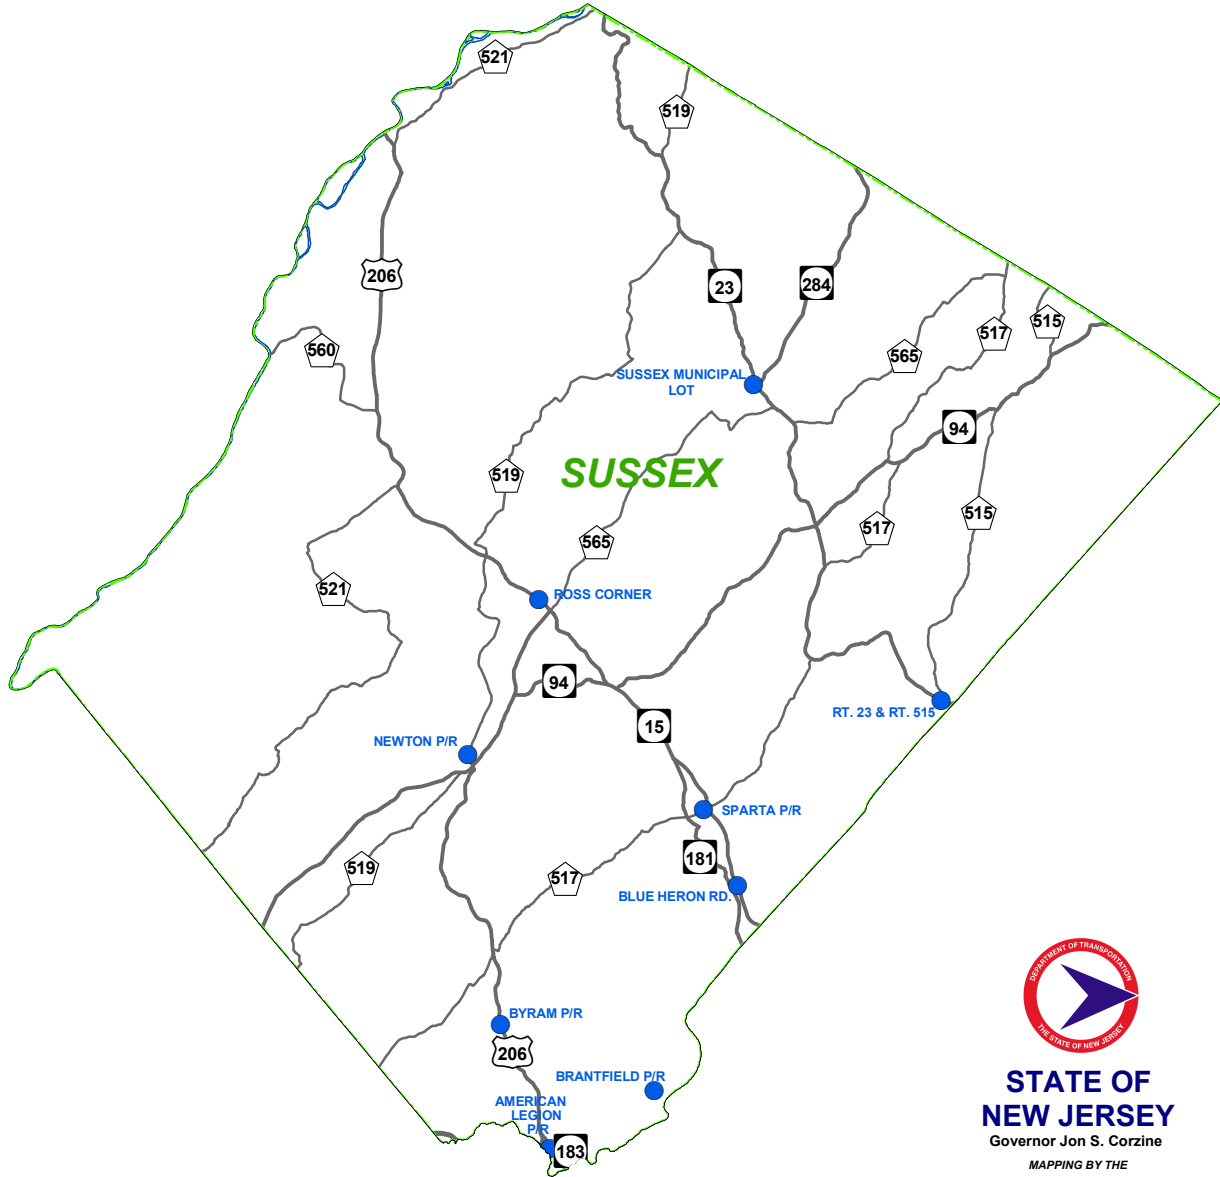

NEW JERSEY OFFICIAL PARK AND RIDE LOCATIONS

EXISTING PARK-N-RIDE LOCATIONS

FUTURE PARK-N-RIDE LOCATIONS

**STATE OF
NEW JERSEY**

Governor Jon S. Corzine

MAPPING BY THE
NEW JERSEY DEPARTMENT OF
TRANSPORTATION
Commissioner Kris Kolluri, Esq.

DIVISION OF INFORMATION TECHNOLOGY
BUREAU OF INFORMATION MANAGEMENT
AND TECHNOLOGY PLANNING
GEOGRAPHIC INFORMATION SYSTEMS

IN COOPERATION WITH
U.S. DEPARTMENT OF TRANSPORTATION
FEDERAL HIGHWAY ADMINISTRATION