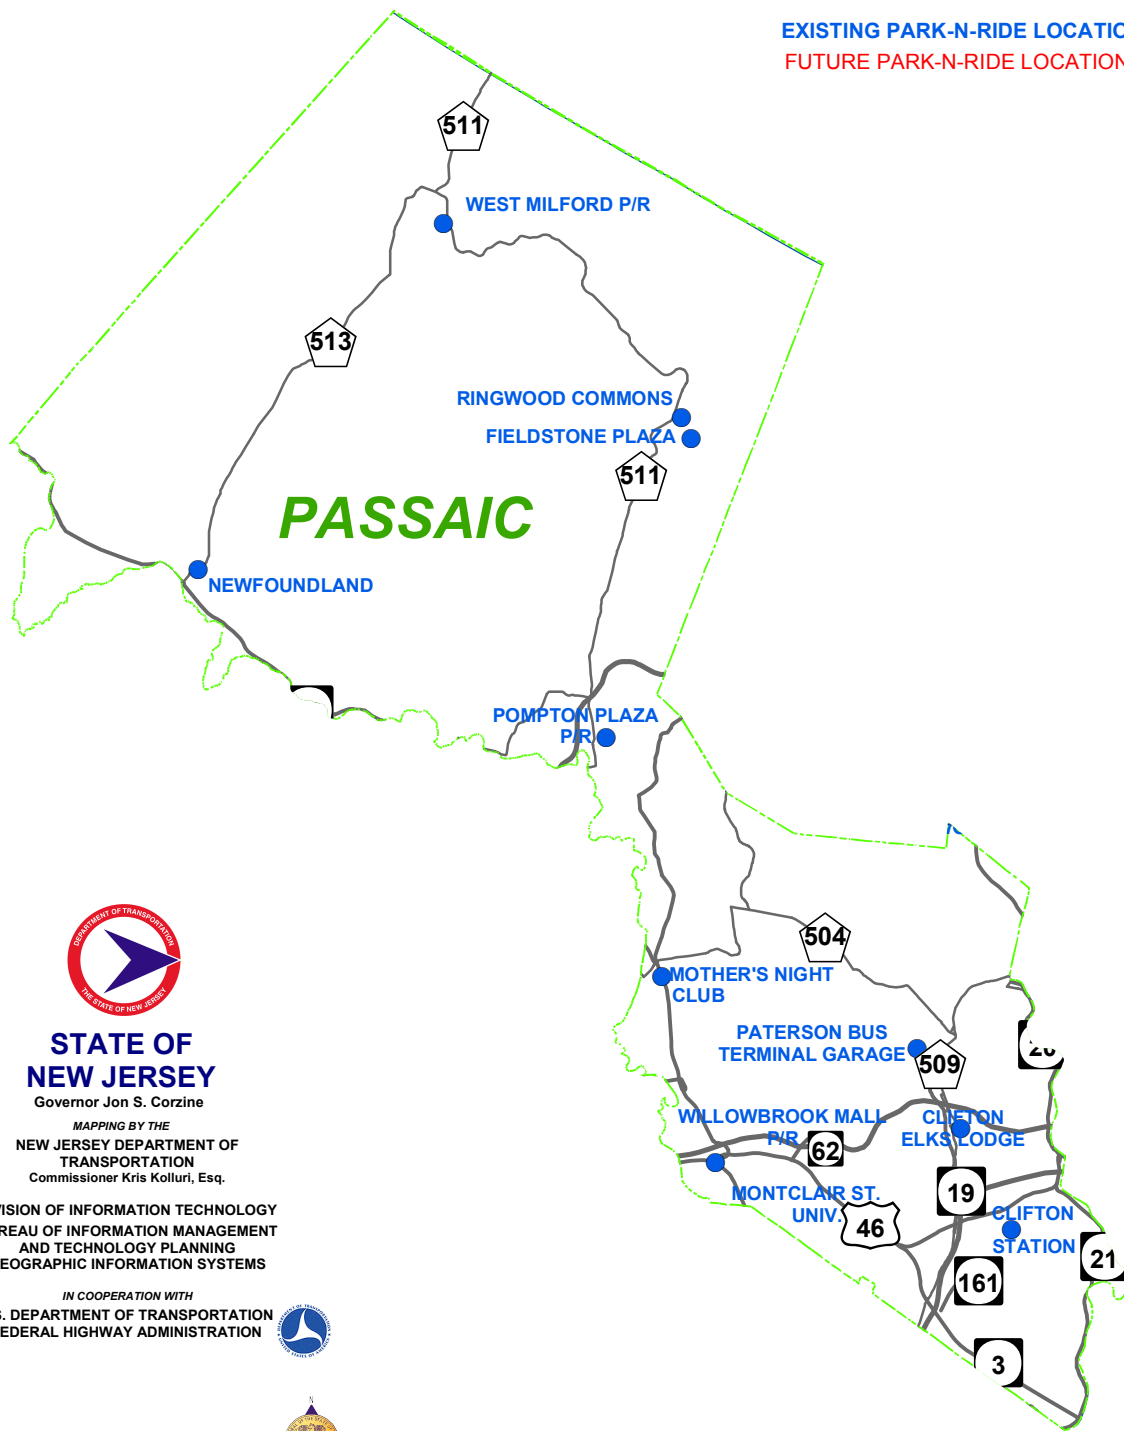

NEW JERSEY OFFICIAL PARK AND RIDE LOCATIONS

EXISTING PARK-N-RIDE LOCATIONS

FUTURE PARK-N-RIDE LOCATIONS

STATE OF NEW JERSEY

Governor Jon S. Corzine

MAPPING BY THE
NEW JERSEY DEPARTMENT OF
TRANSPORTATION
Commissioner Kris Kolluri, Esq.