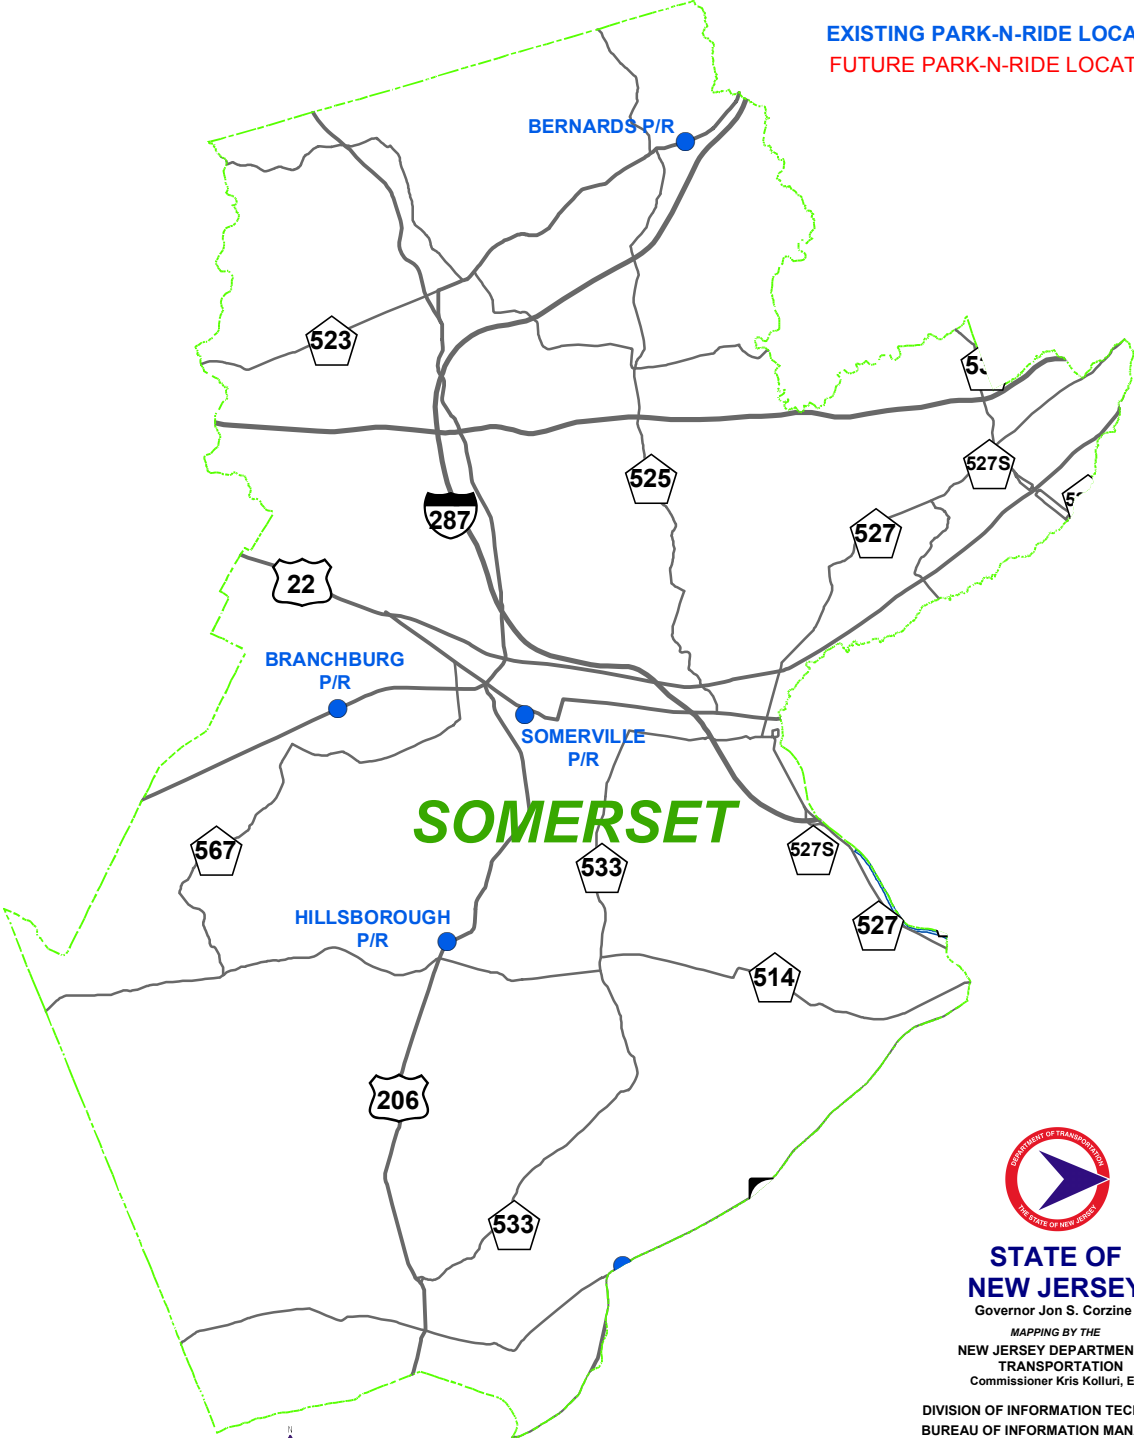

NEW JERSEY OFFICIAL PARK AND RIDE LOCATIONS

EXISTING PARK-N-RIDE LOCATIONS
FUTURE PARK-N-RIDE LOCATIONS

STATE OF NEW JERSEY

Governor Jon S. Corzine

MAPPING BY THE
NEW JERSEY DEPARTMENT OF
TRANSPORTATION
Commissioner Kris Kolluri, Esq.

DIVISION OF INFORMATION TECHNOLOGY
BUREAU OF INFORMATION MANAGEMENT
AND TECHNOLOGY PLANNING
GEOGRAPHIC INFORMATION SYSTEMS

IN COOPERATION WITH
U.S. DEPARTMENT OF TRANSPORTATION
FEDERAL HIGHWAY ADMINISTRATION