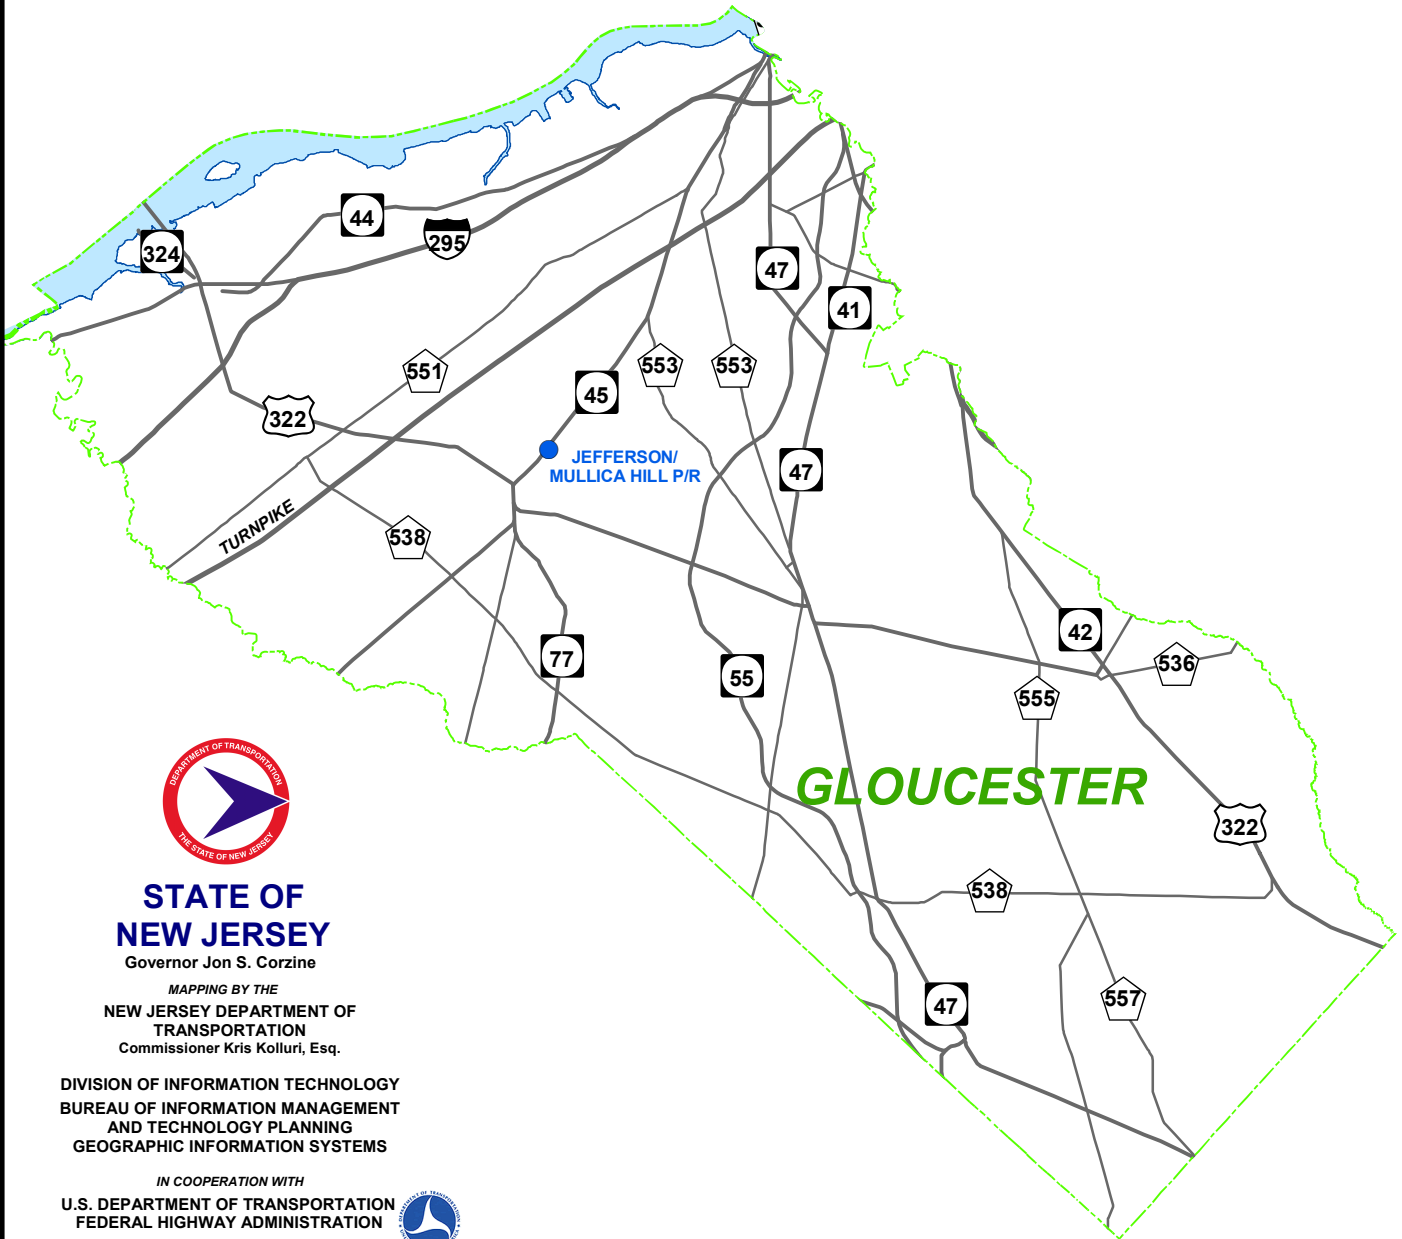

NEW JERSEY OFFICIAL PARK AND RIDE LOCATIONS

EXISTING PARK-N-RIDE LOCATIONS
FUTURE PARK-N-RIDE LOCATIONS

STATE OF NEW JERSEY

Governor Jon S. Corzine

MAPPING BY THE

NEW JERSEY DEPARTMENT OF
TRANSPORTATION
Commissioner Kris Kolluri, Esq.

DIVISION OF INFORMATION TECHNOLOGY
BUREAU OF INFORMATION MANAGEMENT
AND TECHNOLOGY PLANNING
GEOGRAPHIC INFORMATION SYSTEMS

IN COOPERATION WITH

U.S. DEPARTMENT OF TRANSPORTATION
FEDERAL HIGHWAY ADMINISTRATION

0 0.5 1 2 3 4
Miles