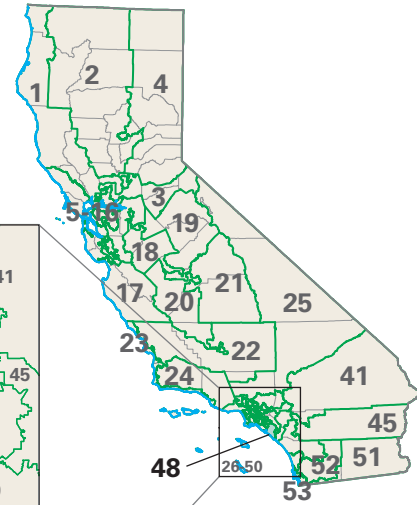

Congressional District 48

nationalatlas.gov™

48 Congressional District

Orange County

California
(53 Districts)