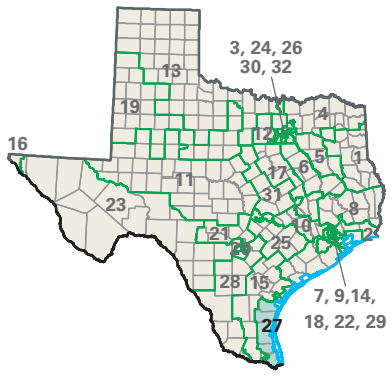

Congressional District 27

27 Congressional District
Nueces County

Texas (32 Districts)