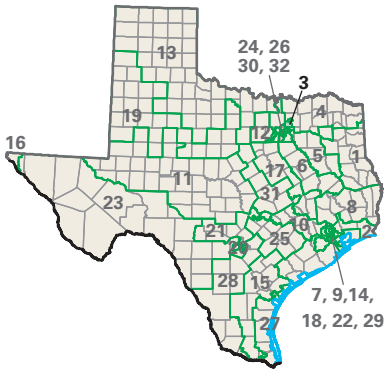

# Congressional District 3

**3** Congressional District  
*Collin* County

Texas (32 Districts)