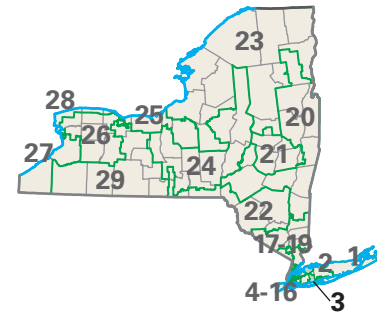

Congressional District 3

nationalatlas.gov™

0 10 20 Miles

3 Congressional District
Suffolk County

New York (29 Districts)