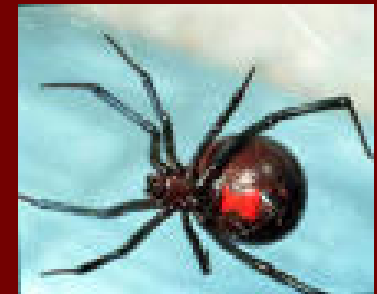

Flora and Fauna

of the
Verde Valley

Flora

- Biotic Communities
 - Mixed Conifer
 - Ponderosa Pine
 - Pinyon-juniper
 - Chaparral
 - Desert Scrub
 - Grassland
 - Riparian

Mixed Conifer

Ponderosa Pine

Issue: Bark Beetle Infestation

Coral snake

Sonoran King

Photo © 2004 Tom Brennan

Photo © A. T. Holycross

Long-nosed

Ground – banded form

Photo © A. T. Holycross

Poisonous Invertebrates

Giant Desert
Hairy
Scorpion

Velvet Ant

Bark Scorpion

Tarantula

Tarantula Hawk

Conenose Kissing Bug

Brown Spider

Black Widow