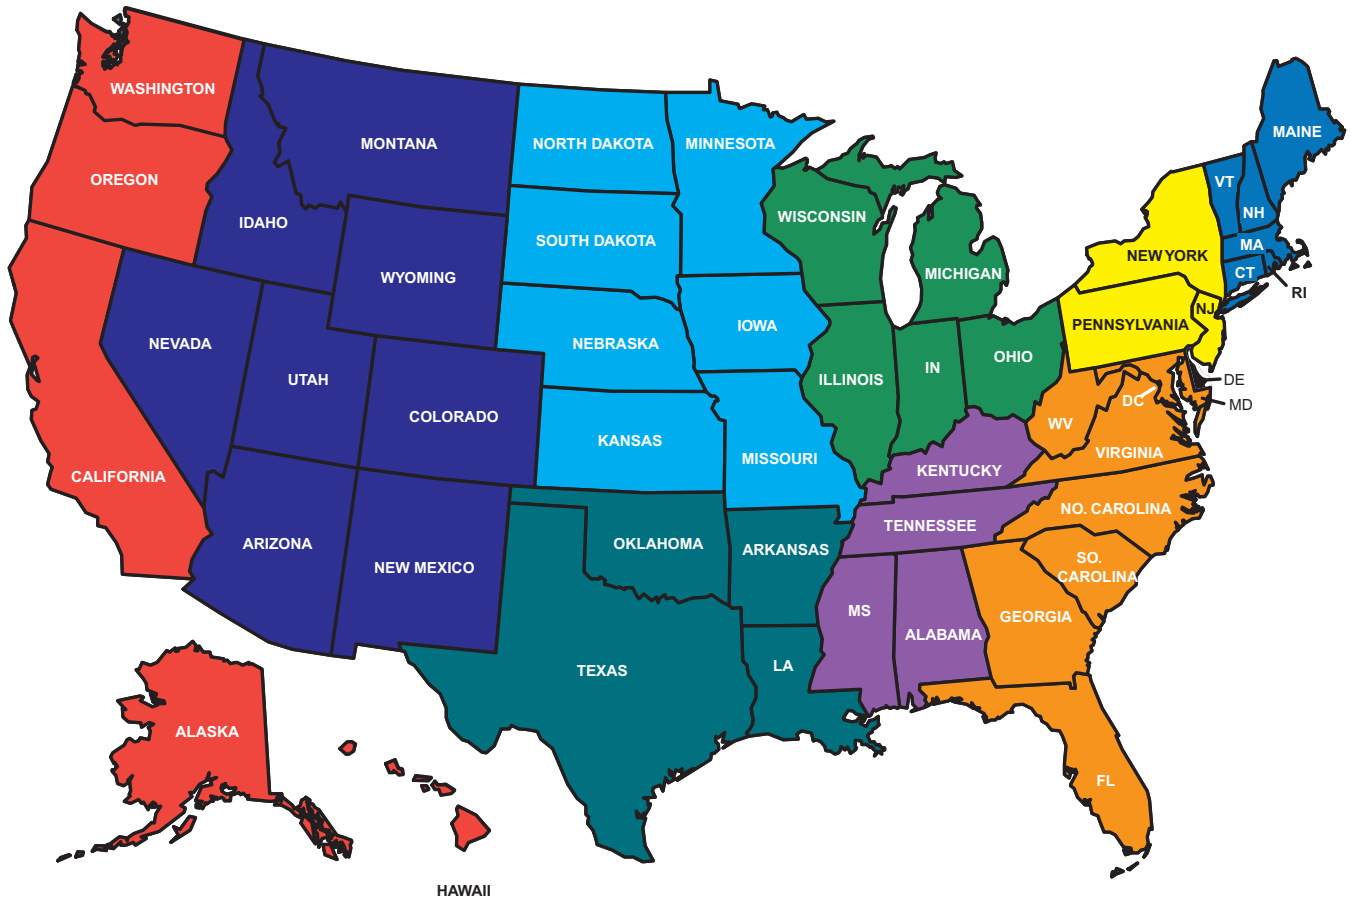

Figure 2
Region Map for *S. sonnei* isolates, United States 1987 - 2001

Based on Census Regions and Divisions of the United States

New England

- Connecticut
- Massachusetts
- Maine
- New Hampshire
- Rhode Island
- Vermont

Mid Atlantic

- New Jersey
- New York
- Pennsylvania

E. N. Central

- Illinois
- Indiana
- Michigan
- Ohio
- Wisconsin

W. N. Central

- Iowa
- Kansas
- Minnesota
- Missouri
- Nebraska
- North Dakota
- South Dakota

S. Atlantic

- Dist of Columbia
- Delaware
- Florida
- Georgia
- Maryland
- North Carolina
- South Carolina
- Virginia
- West Virginia

E. S. Central

- Alabama
- Kentucky
- Mississippi
- Tennessee

W. S. Central

- Arkansas
- Louisiana
- Oklahoma
- Texas

Mountain

- Arizona
- Colorado
- Idaho
- Montana
- New Mexico
- Nevada
- Utah
- Wyoming

Pacific

- Alaska
- California
- Hawaii
- Oregon
- Washington