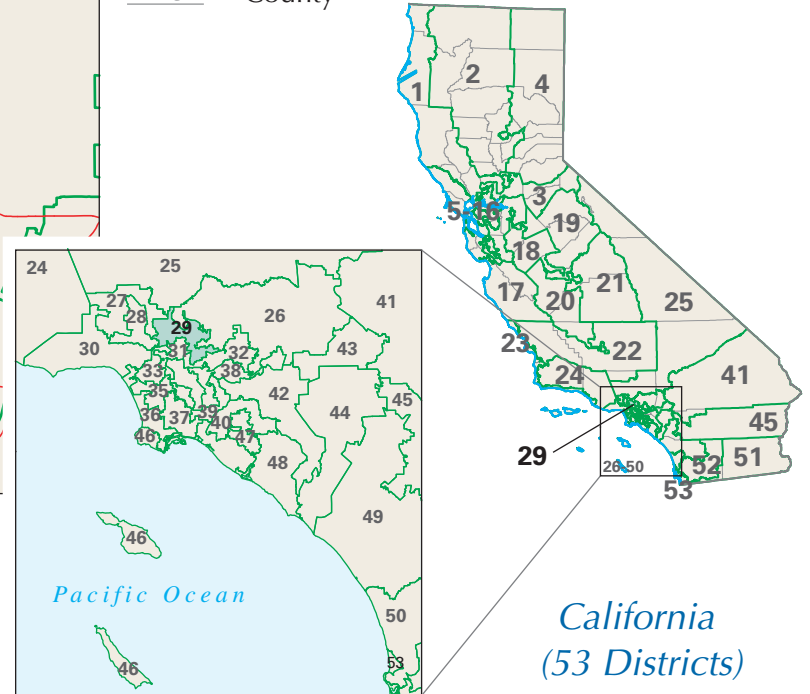

Congressional District 29

29 Congressional District

Los Angeles County

California
(53 Districts)