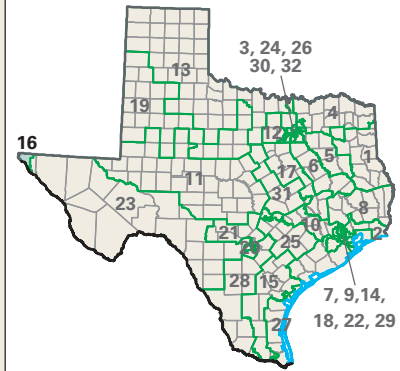

Congressional District 16

16 Congressional District
El Paso County

Texas (32 Districts)