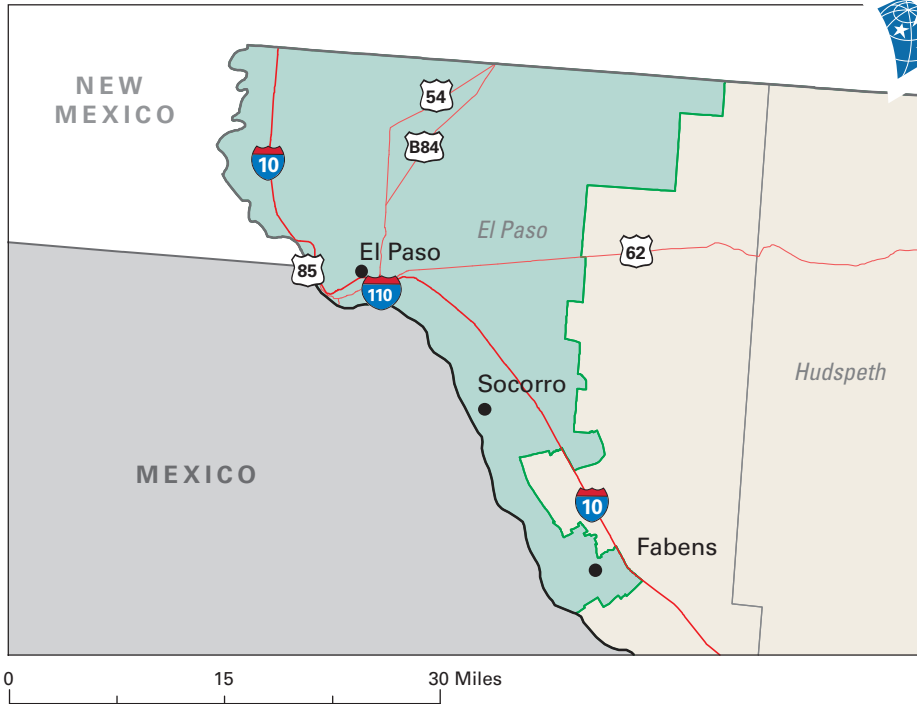

Congressional District 16

16 Congressional District
El Paso County

Texas (32 Districts)