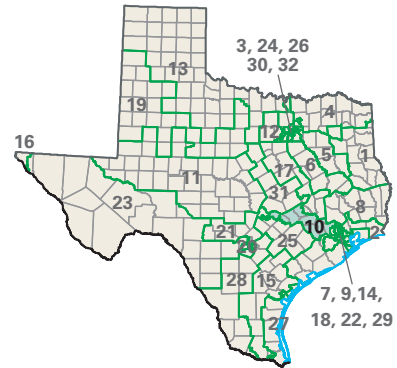

# Congressional District 10

**10** Congressional District  
*Burleson* County

*Texas (32 Districts)*