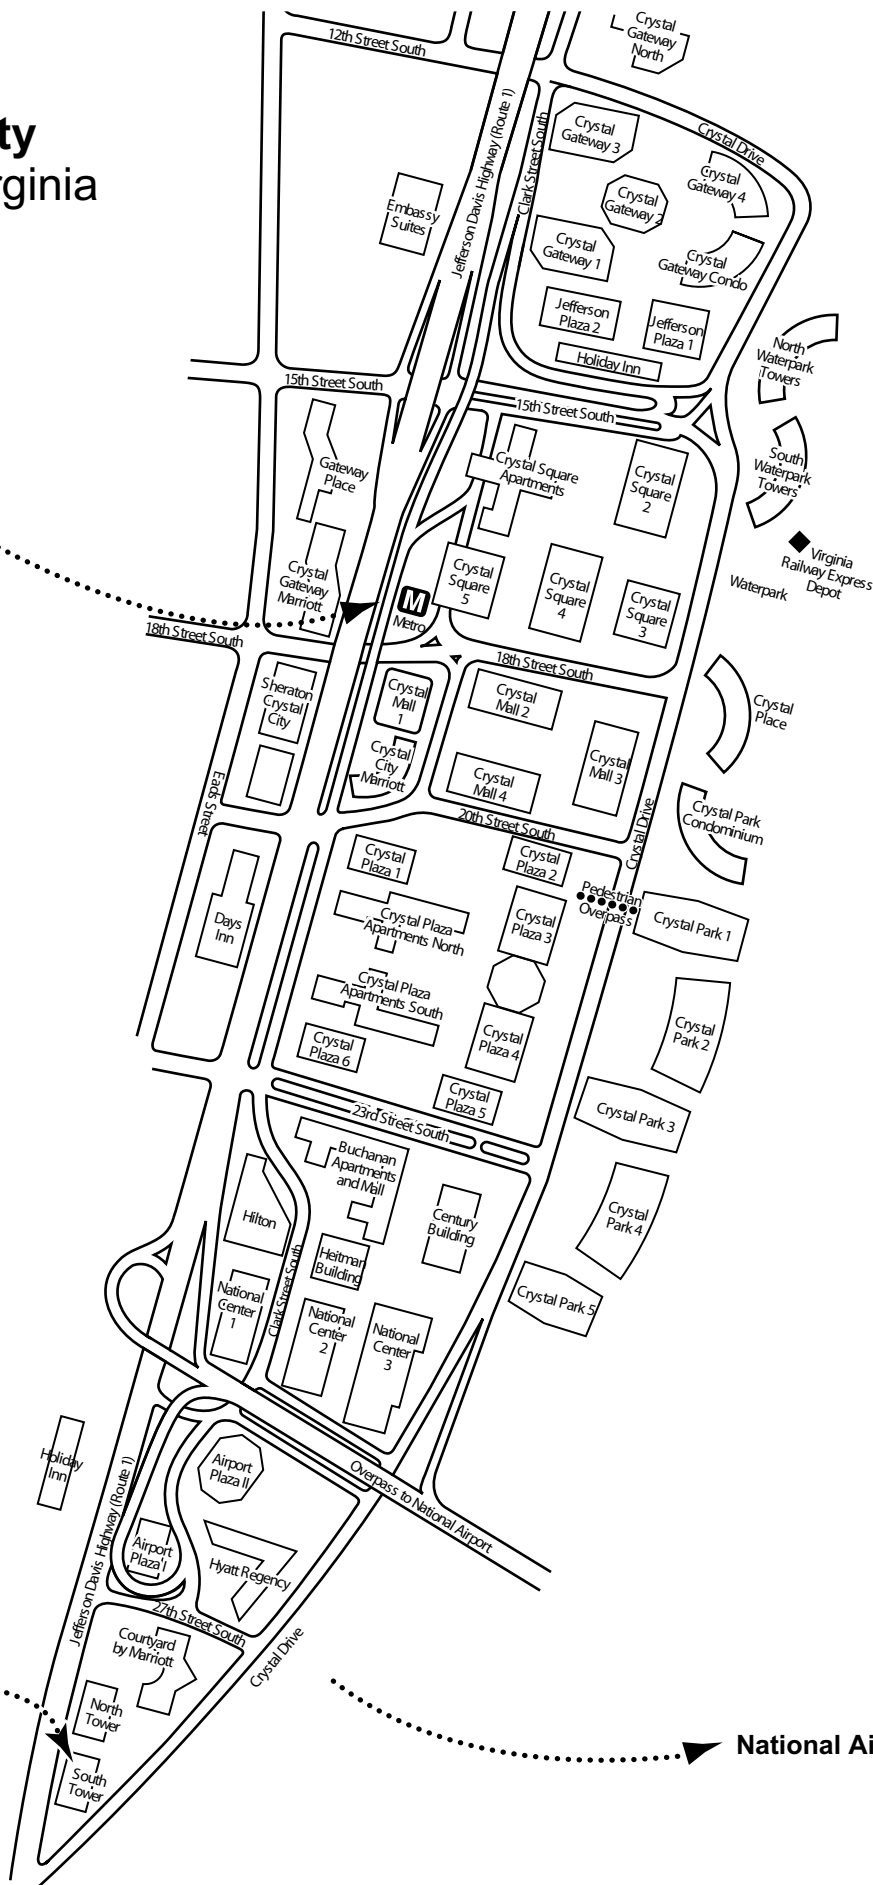

# Trademark Paper Facility Arlington, Virginia

Crystal City Metro

**Trademark Paper Facility**  
South Tower, 2nd Floor  
2900 Crystal Drive  
Arlington, VA 22202

National Airport Metro