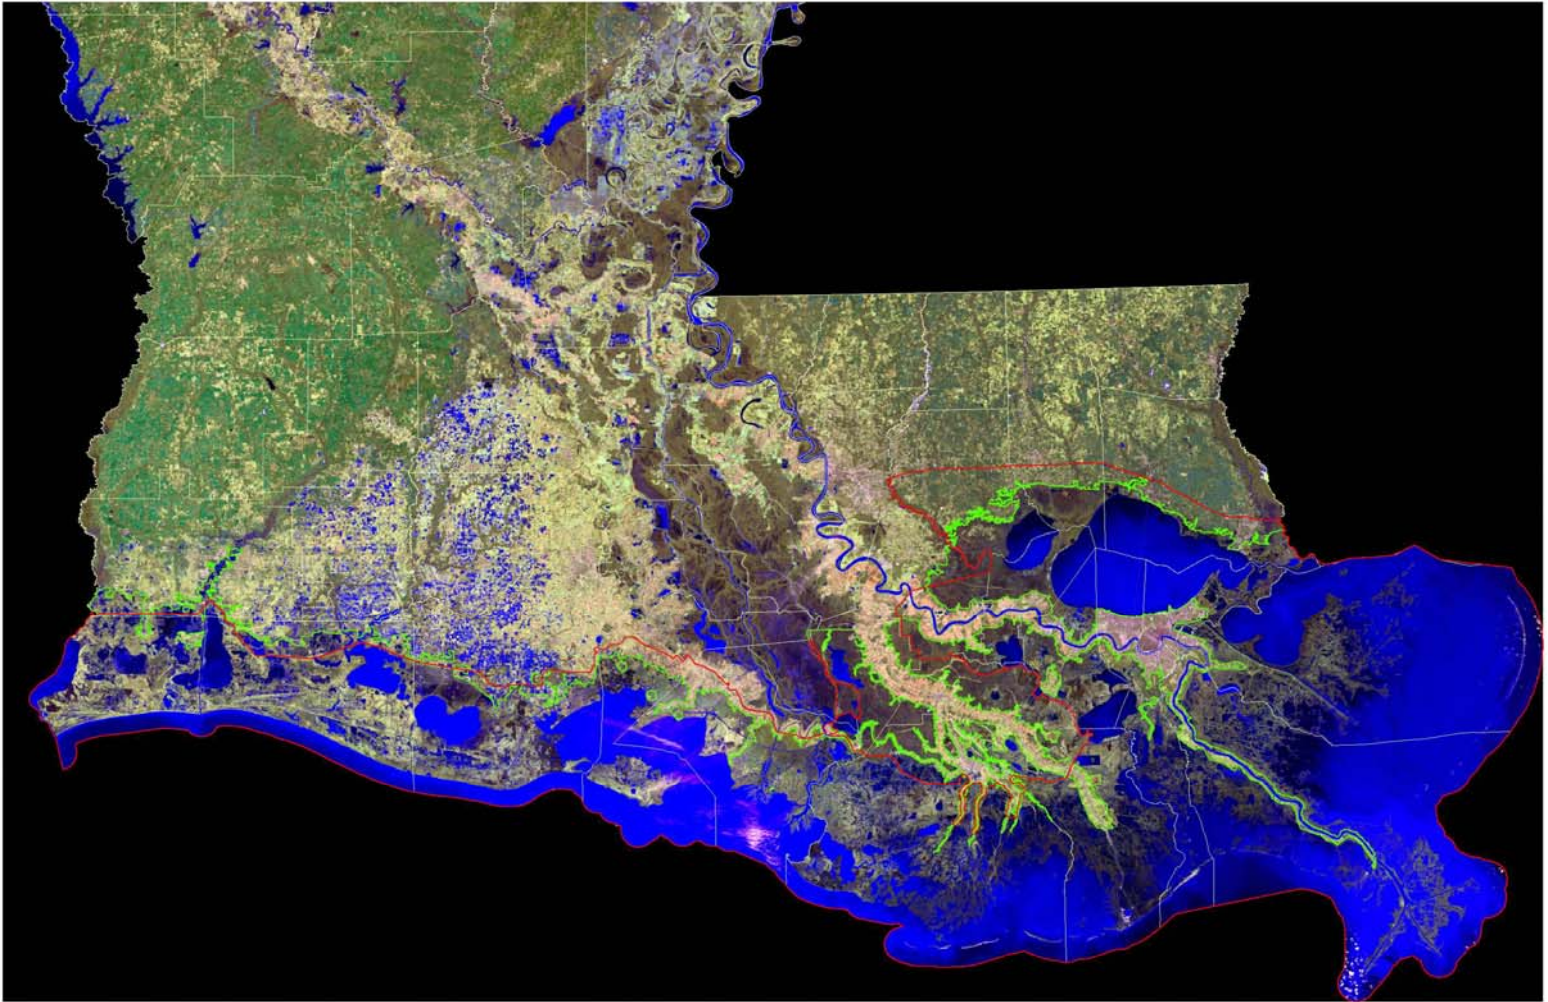

By Arthur Belab / courtesy USACE

Legend

-  LA Coastal Zone
-  LA Coastal Wetlands Conservation Plan

LA COASTAL ZONE AND CONSERVATION PLAN BOUNDARY