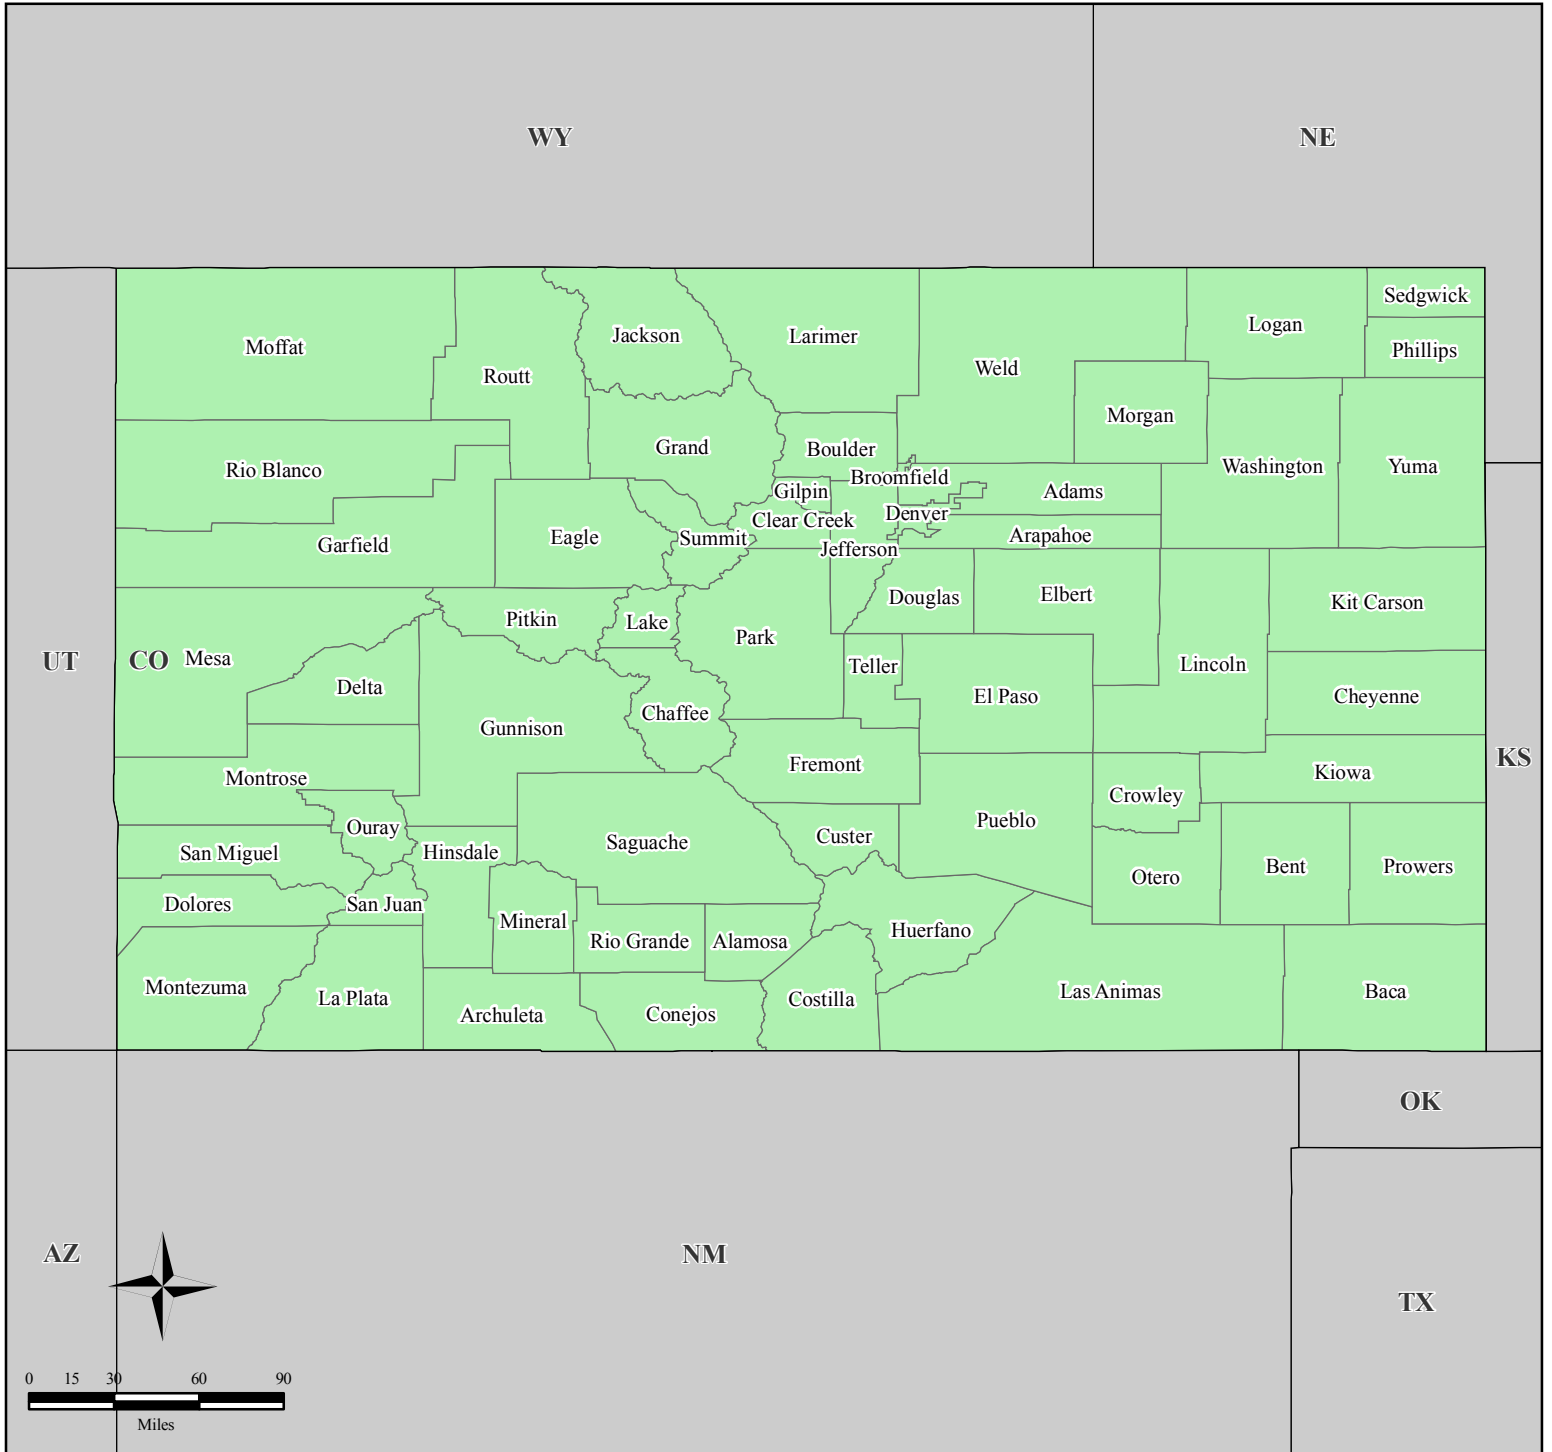

FEMA-3224-EM, Colorado

Disaster Declaration as of 09/05/2005

Location Map

Legend

FEMA

*ITS Mapping and Analysis Center
Washington, DC
09/05/05 -- 15:30:00 EDT*