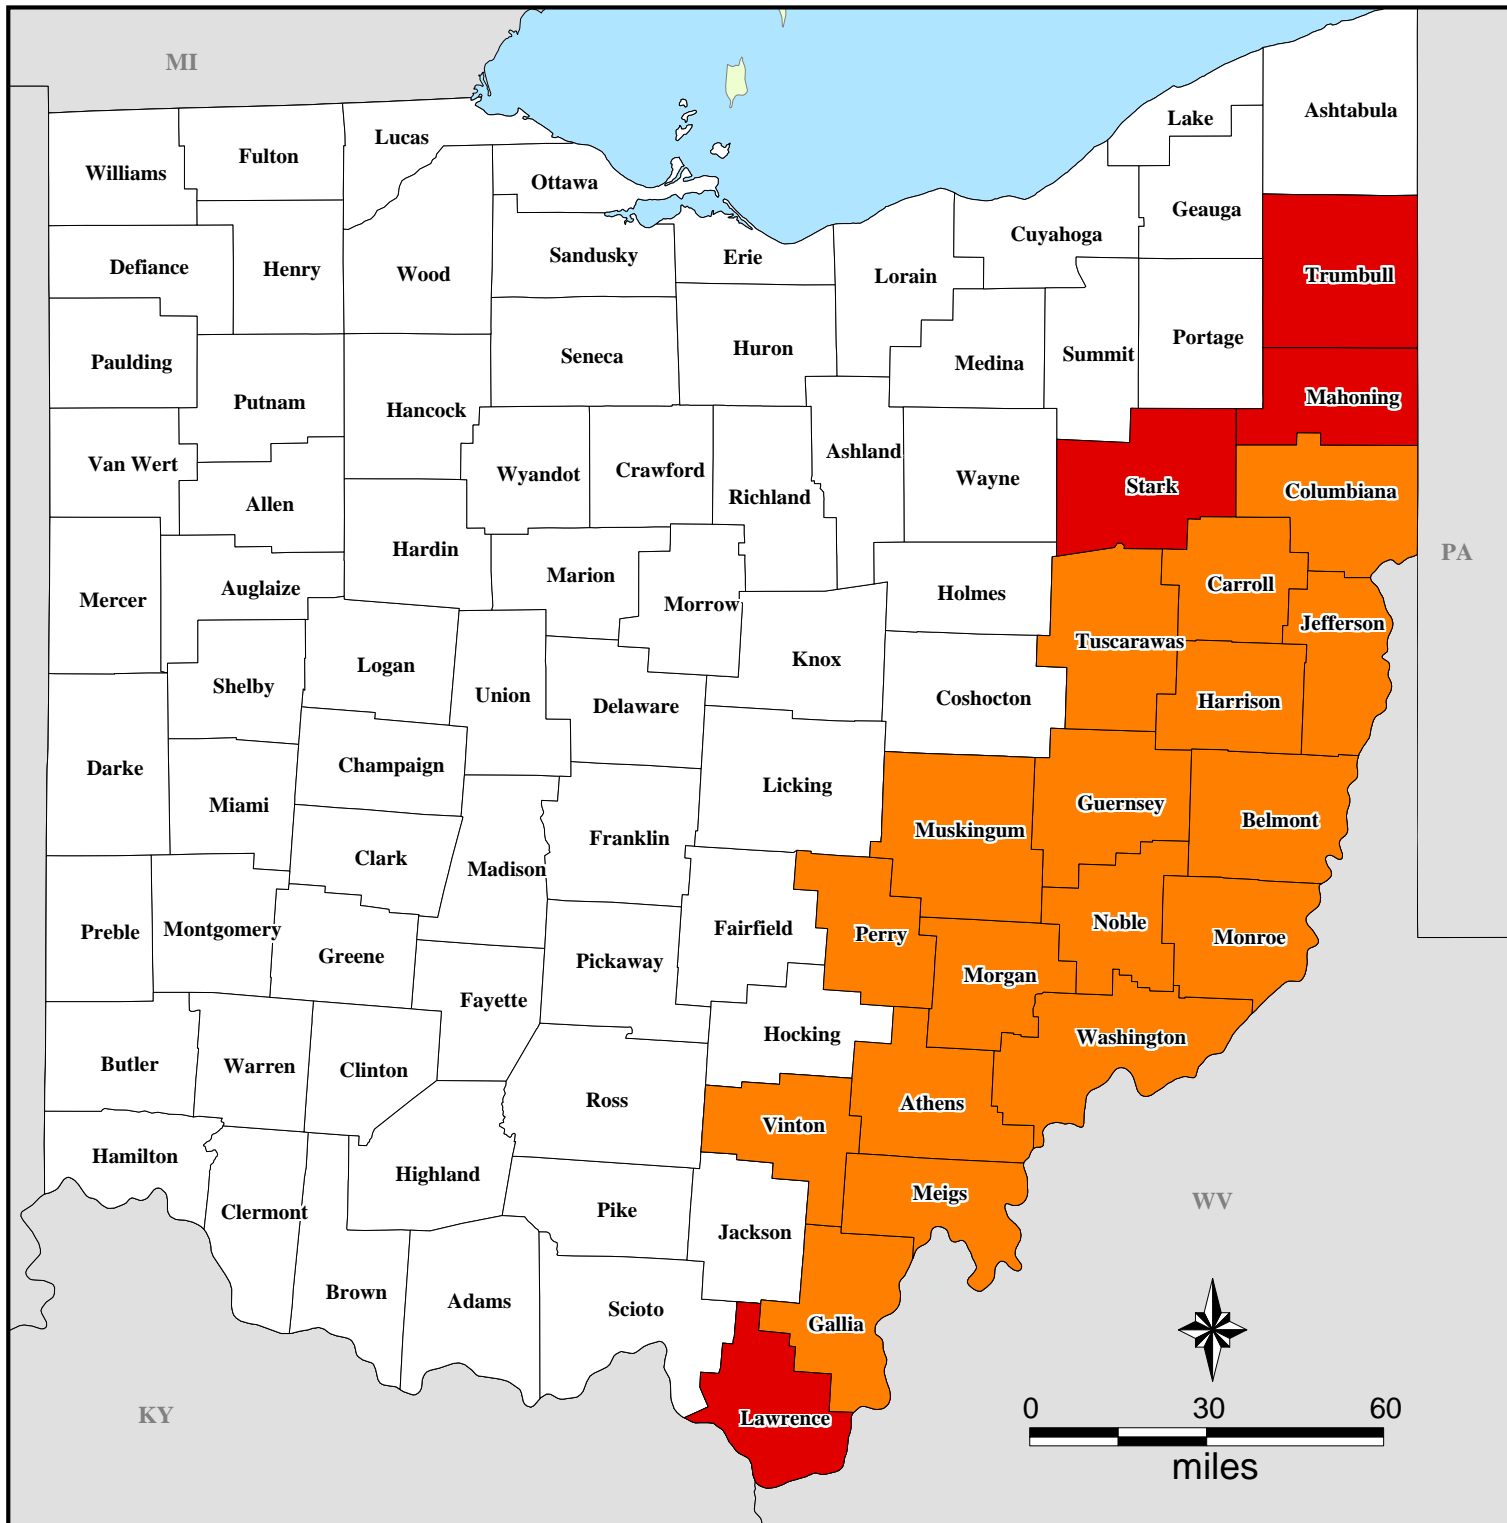

FEMA-1556-DR, Ohio

Disaster Declaration as of 11/02/2004

Location Map

Legend

Designated Counties
(all counties are eligible for Hazard Mitigation)

- Individual Assistance
- Individual & Public Assistance

ITS Mapping and Analysis Center
Washington, DC
11/02/2004 -- 12:09:38 EDT