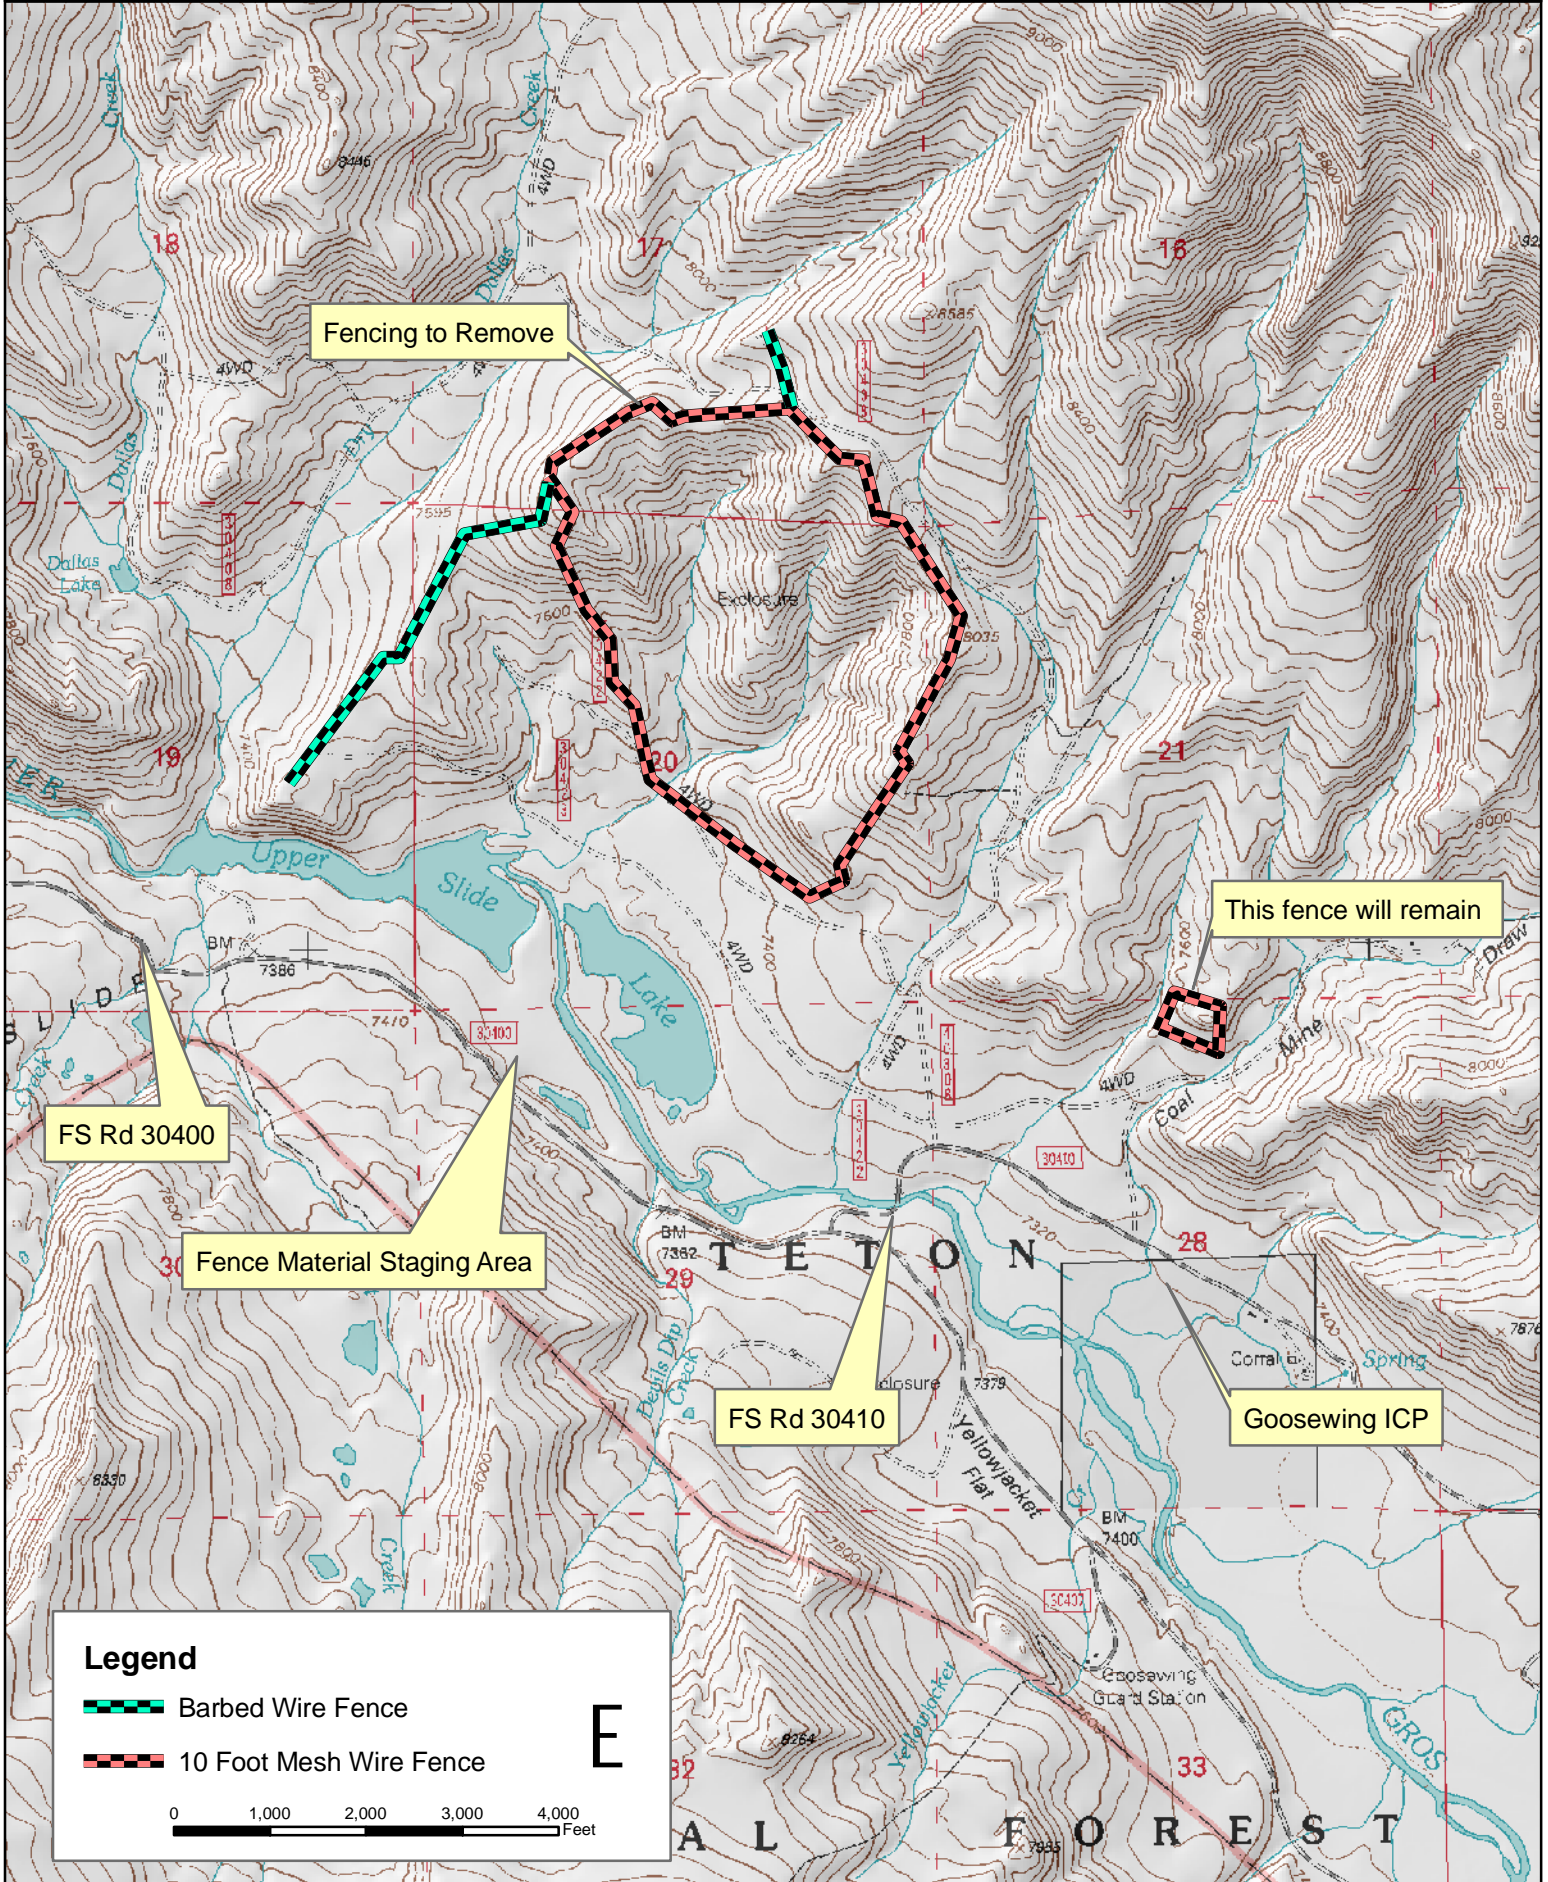

Goosewing Exclosure Fence Removal - July 2008

Fencing to Remove

This fence will remain

FS Rd 30400

Fence Material Staging Area

FS Rd 30410

Goosewing ICP

Legend

-  Barbed Wire Fence
-  10 Foot Mesh Wire Fence