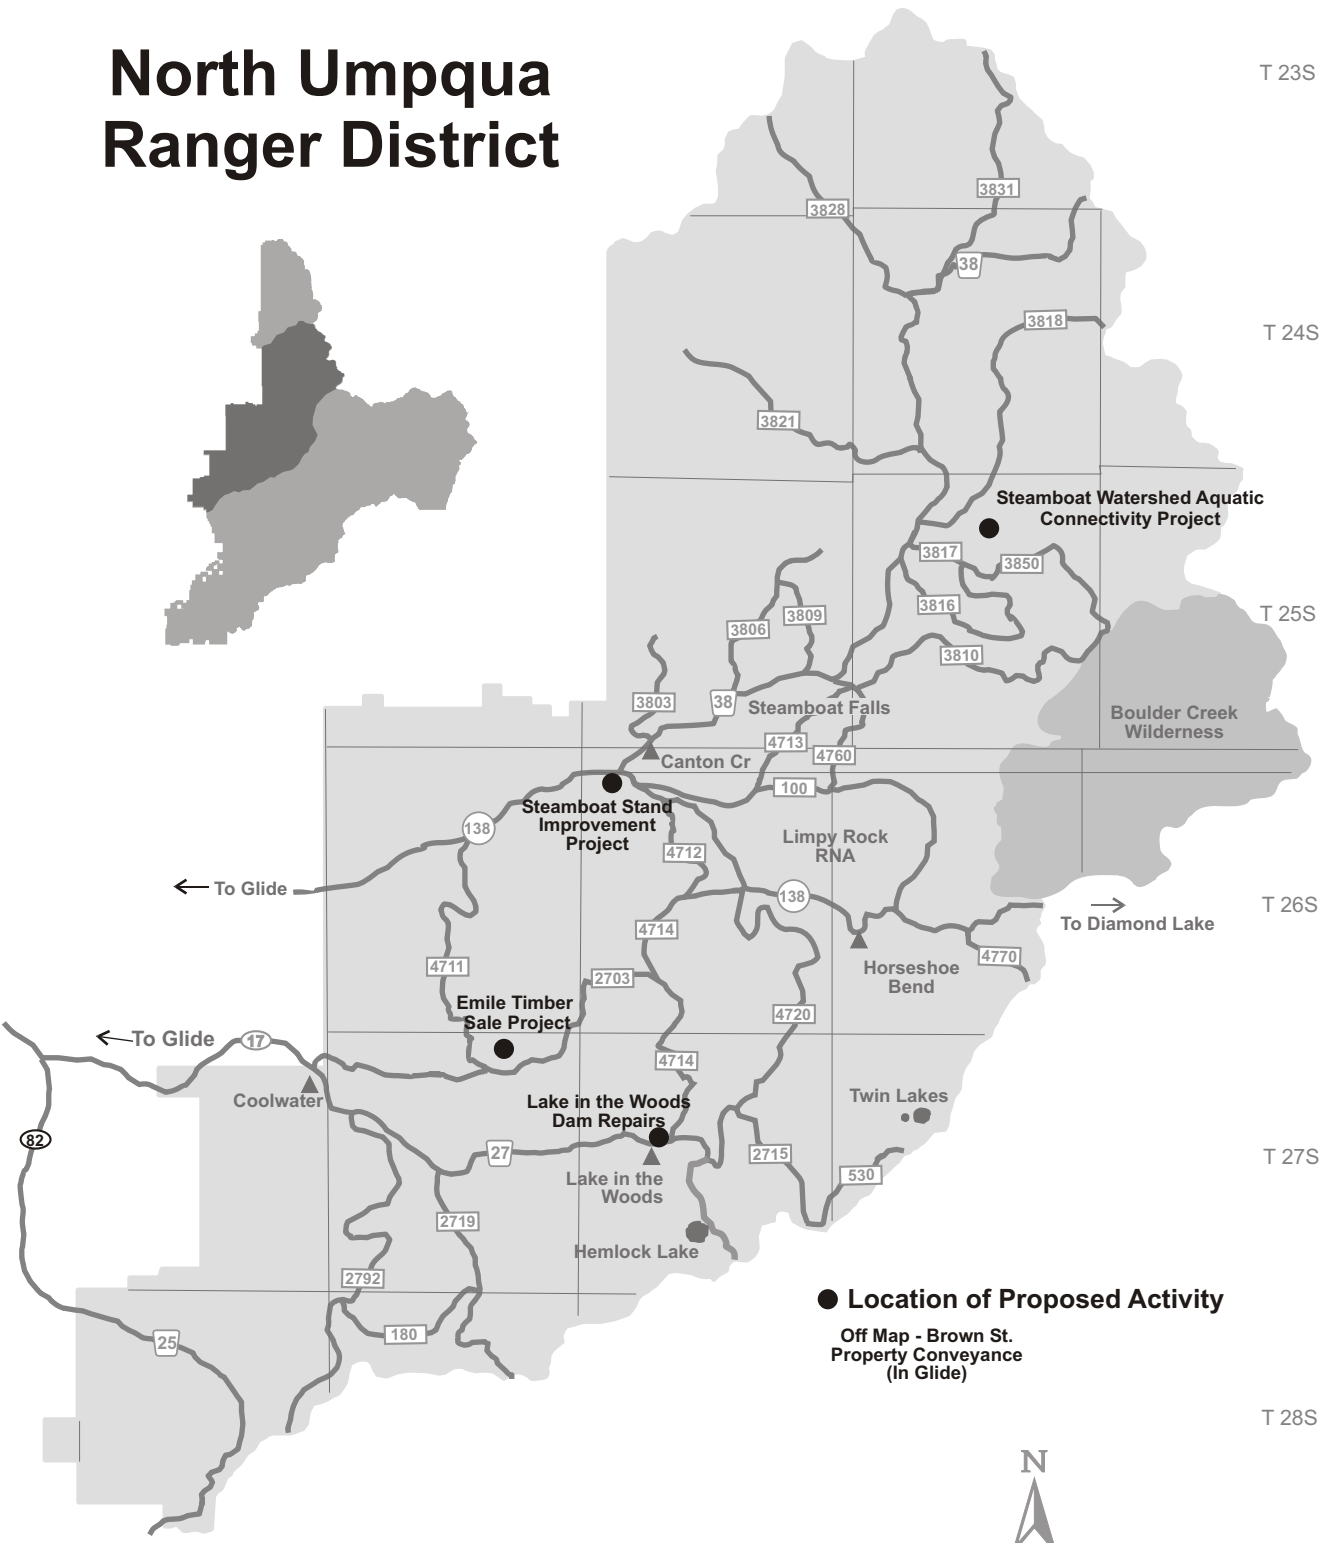

North Umpqua Ranger District

● Location of Proposed Activity
 Off Map - Brown St.
 Property Conveyance
 (In Glide)