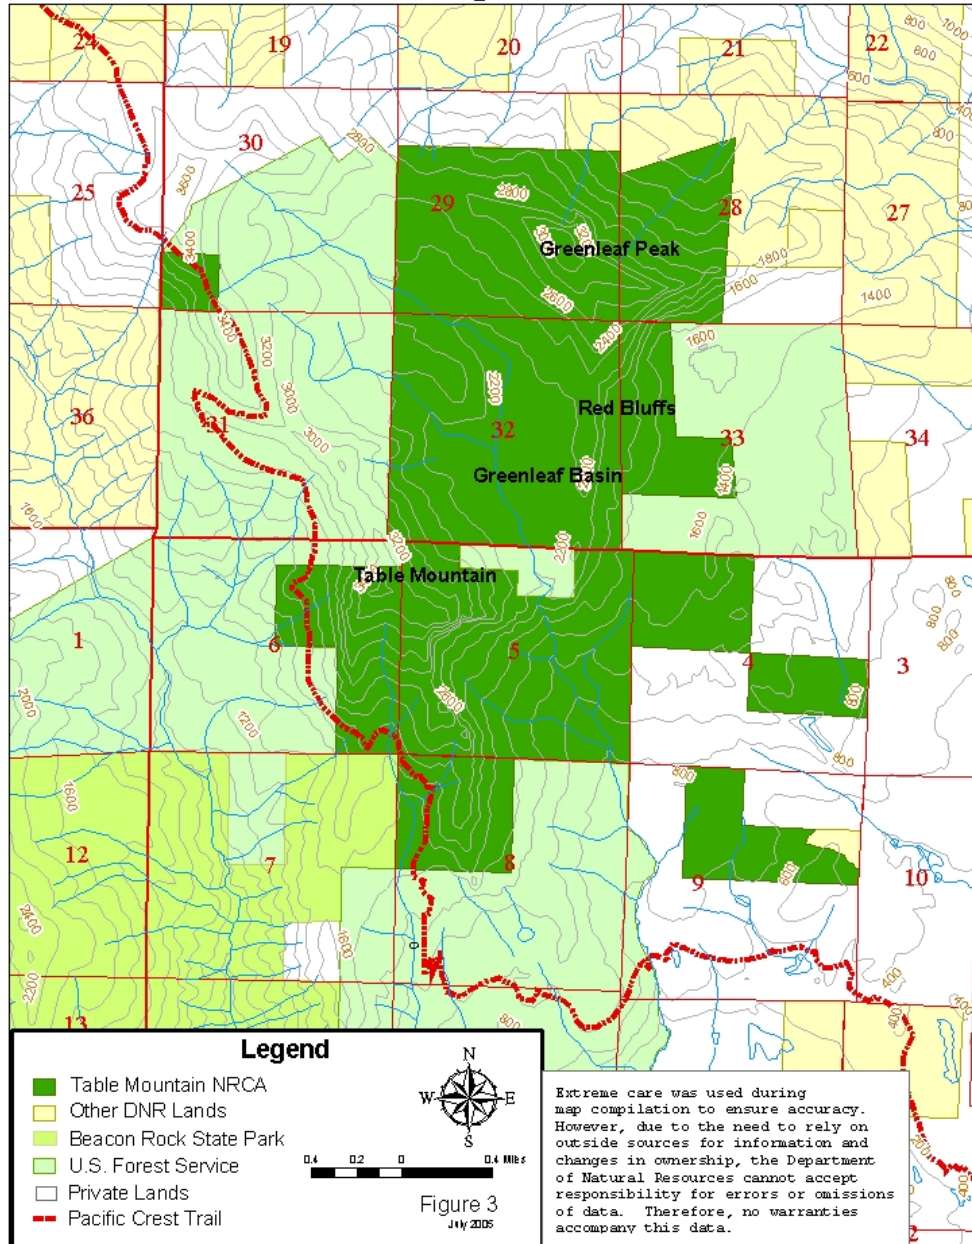

Columbia Falls Natural Area Preserve and Surrounding Lands

Columbia Falls NAP Detail

Table Mountain NRCA and Surrounding Public Lands

Table Mountain NRCA Detail