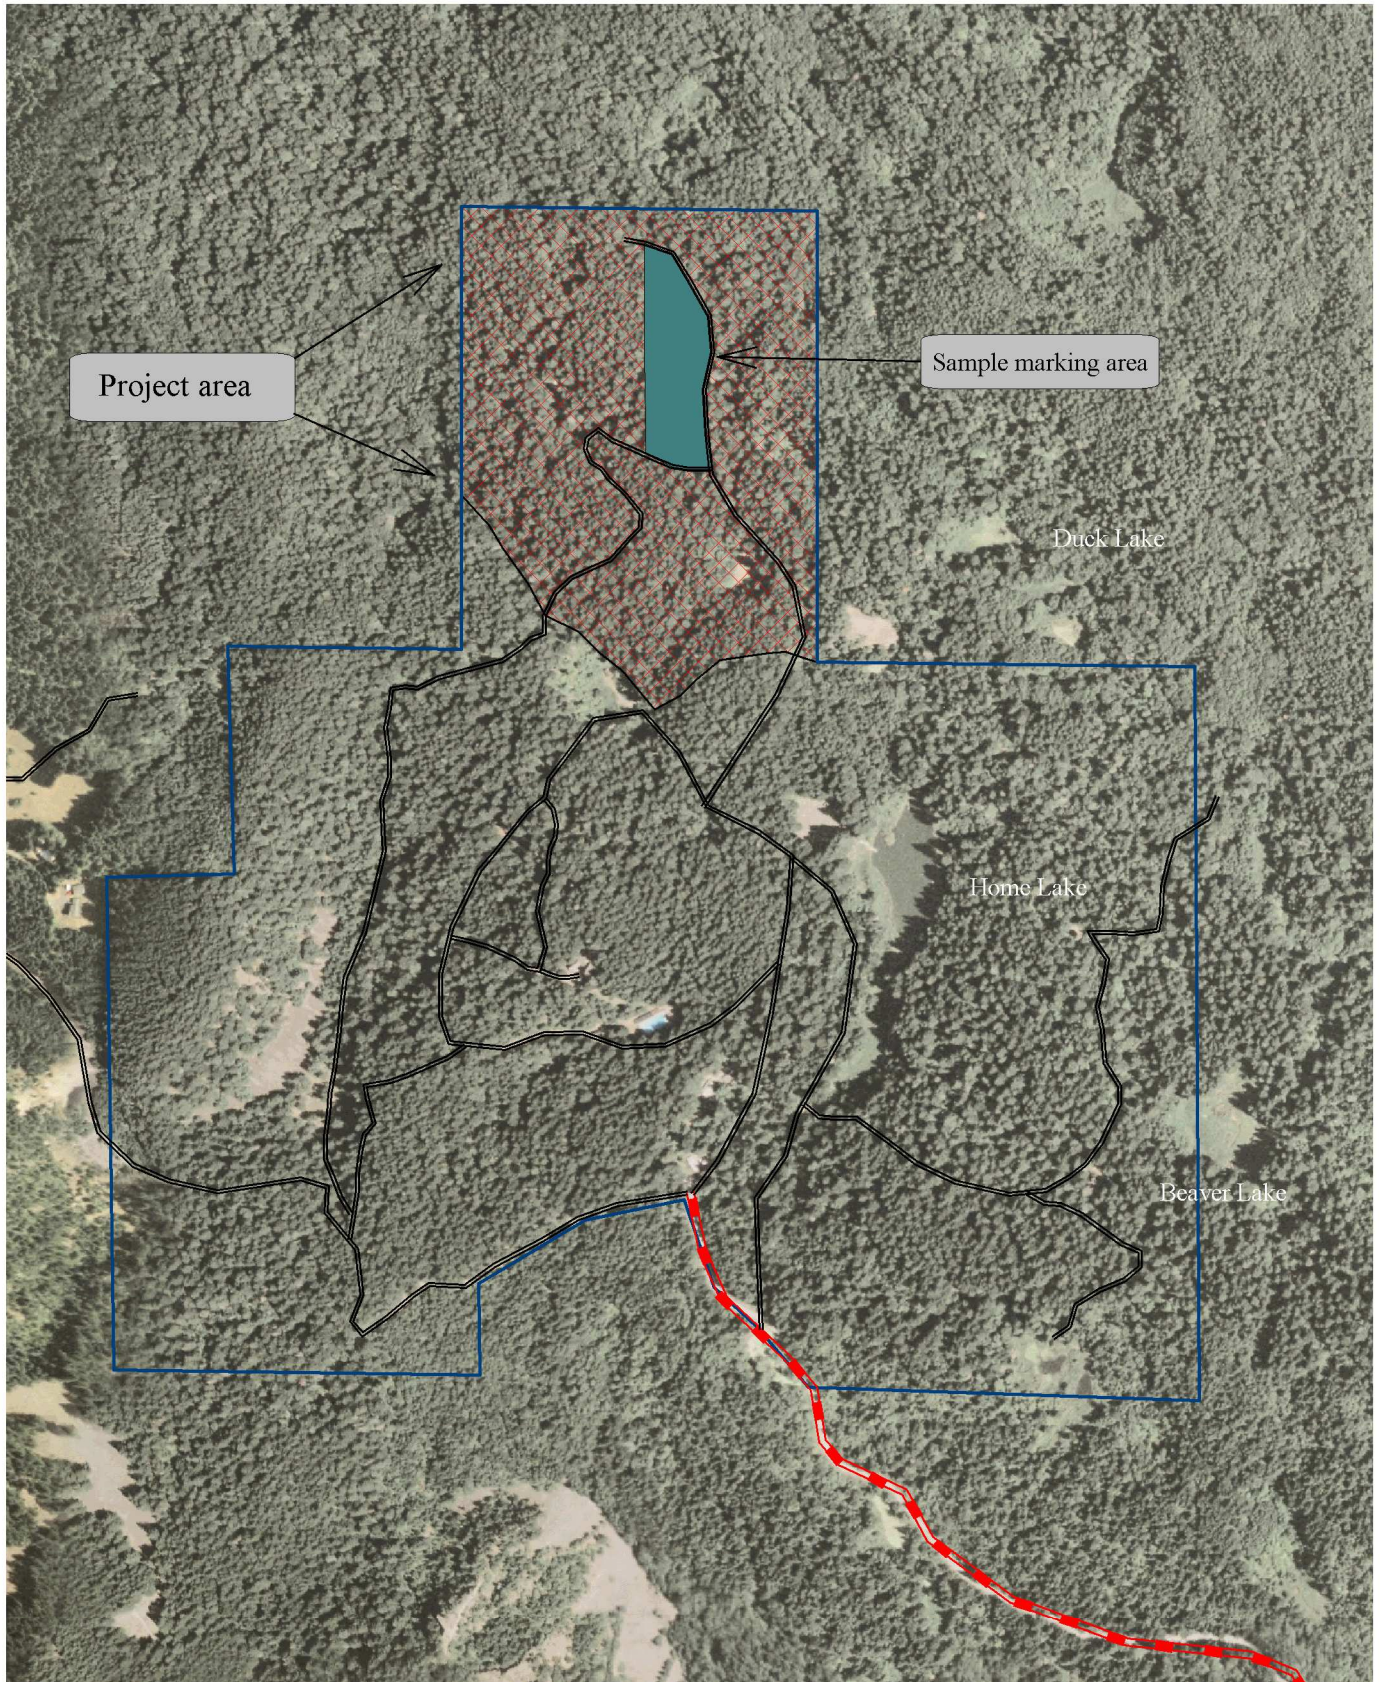

Camp Arrowhead - Aerial photo

Columbia River Council of Girl Scouts

Project area

Sample marking area

Duck Lake

Home Lake

Beaver Lake

1000 0 1000 US Feet

Scale = 1 : 700.00 (In : US Feet)

UTM, NAD 83, 10