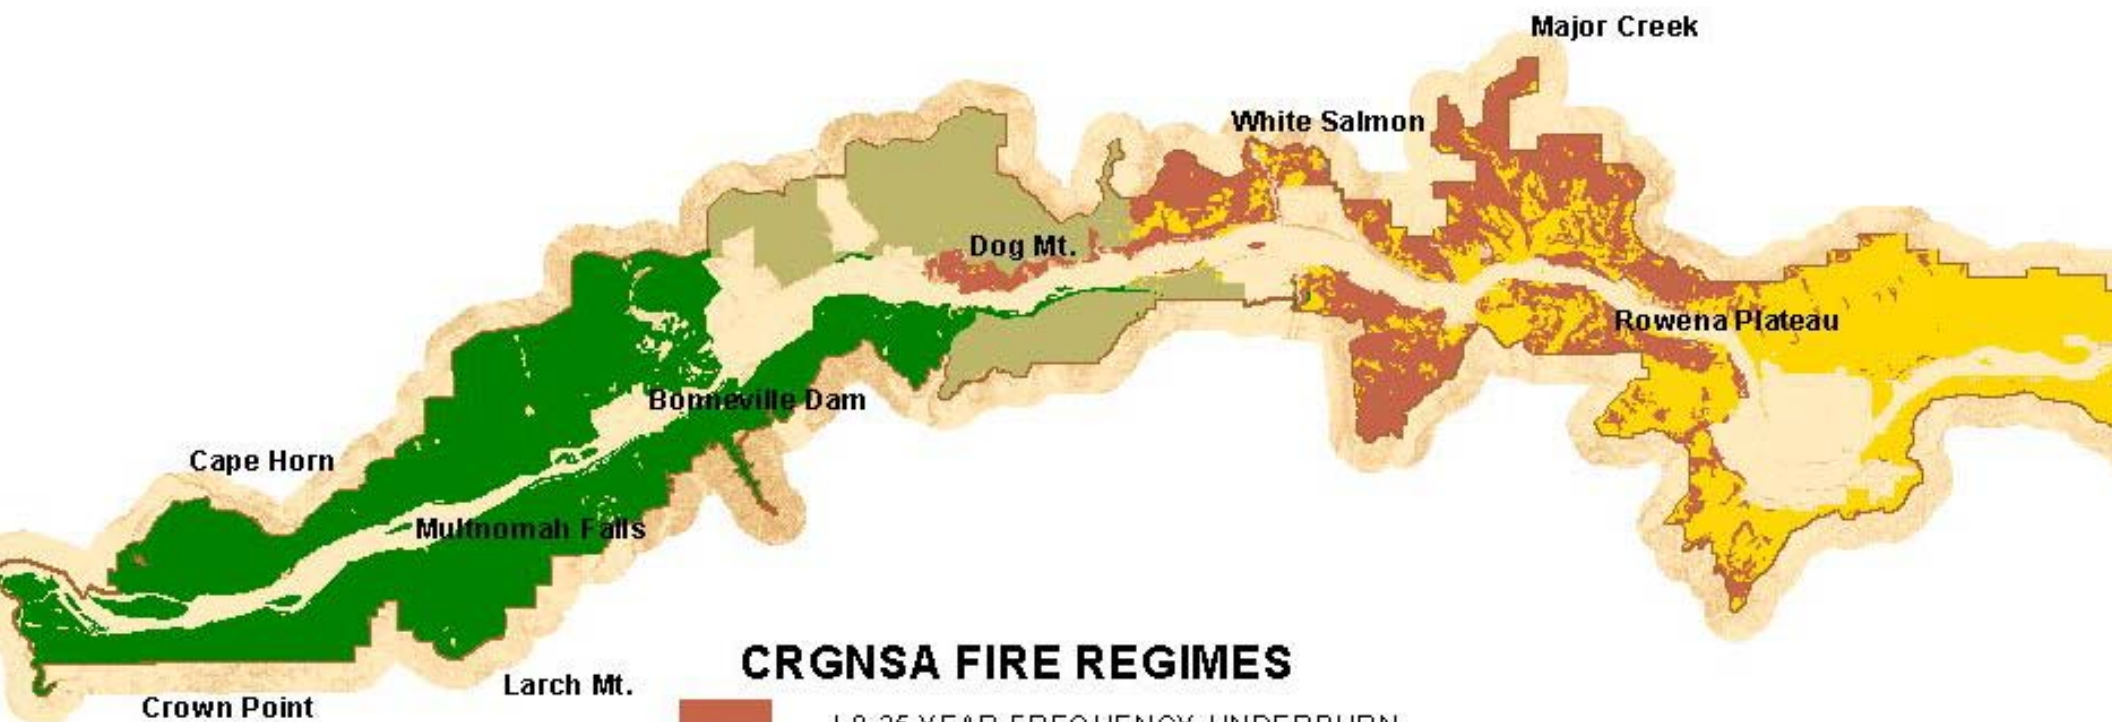

# CRGNSA VEGETATION TYPES

- BARREN VEGETATION SITES
- CULTURAL VEGETATION CLASSES
- EAST CONIFER
- GRASSLANDS & SHRUBLANDS
- HARDWOOD
- OAK CONIFER
- OREGON OAK WOODLANDS
- PONDEROSA PINE/OREGON OAK WOODLANDS
- WEST CONIFER
- WETLAND

VICINITY MAP  
PROJECT AREAS PINK STARS

ROWENA AND CATHERINE PROJECT AREAS