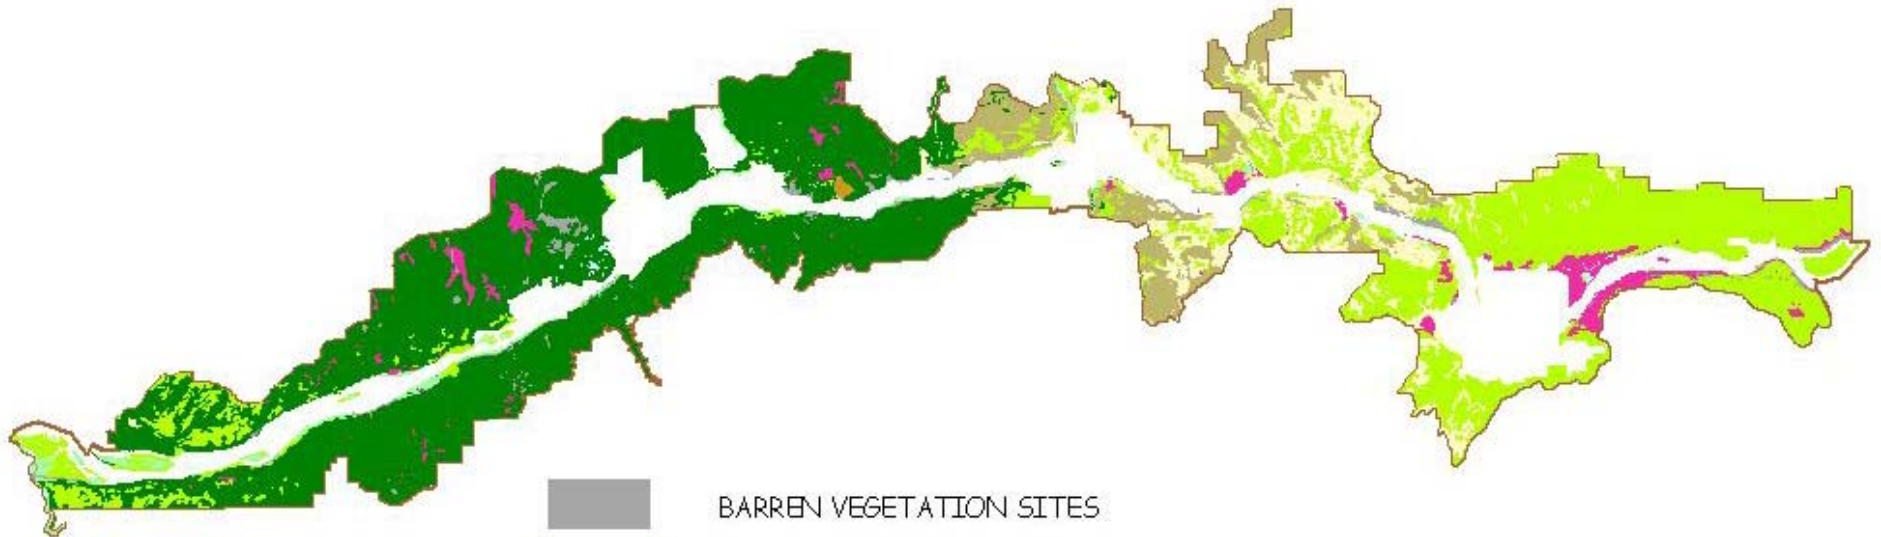

# CRGNSA VEGETATION TYPES

- BARREN VEGETATION SITES
- CULTURAL VEGETATION CLASSES
- EAST CONIFER
- GRASSLANDS & SHRUBLANDS
- HARDWOOD
- OAK CONIFER
- OREGON OAK WOODLANDS
- PONDEROSA PINE/OREGON OAK WOODLANDS
- WEST CONIFER
- WETLAND

VICINITY MAP  
PROJECT AREAS PINK STARS

ROWENA AND CATHERINE PROJECT AREAS