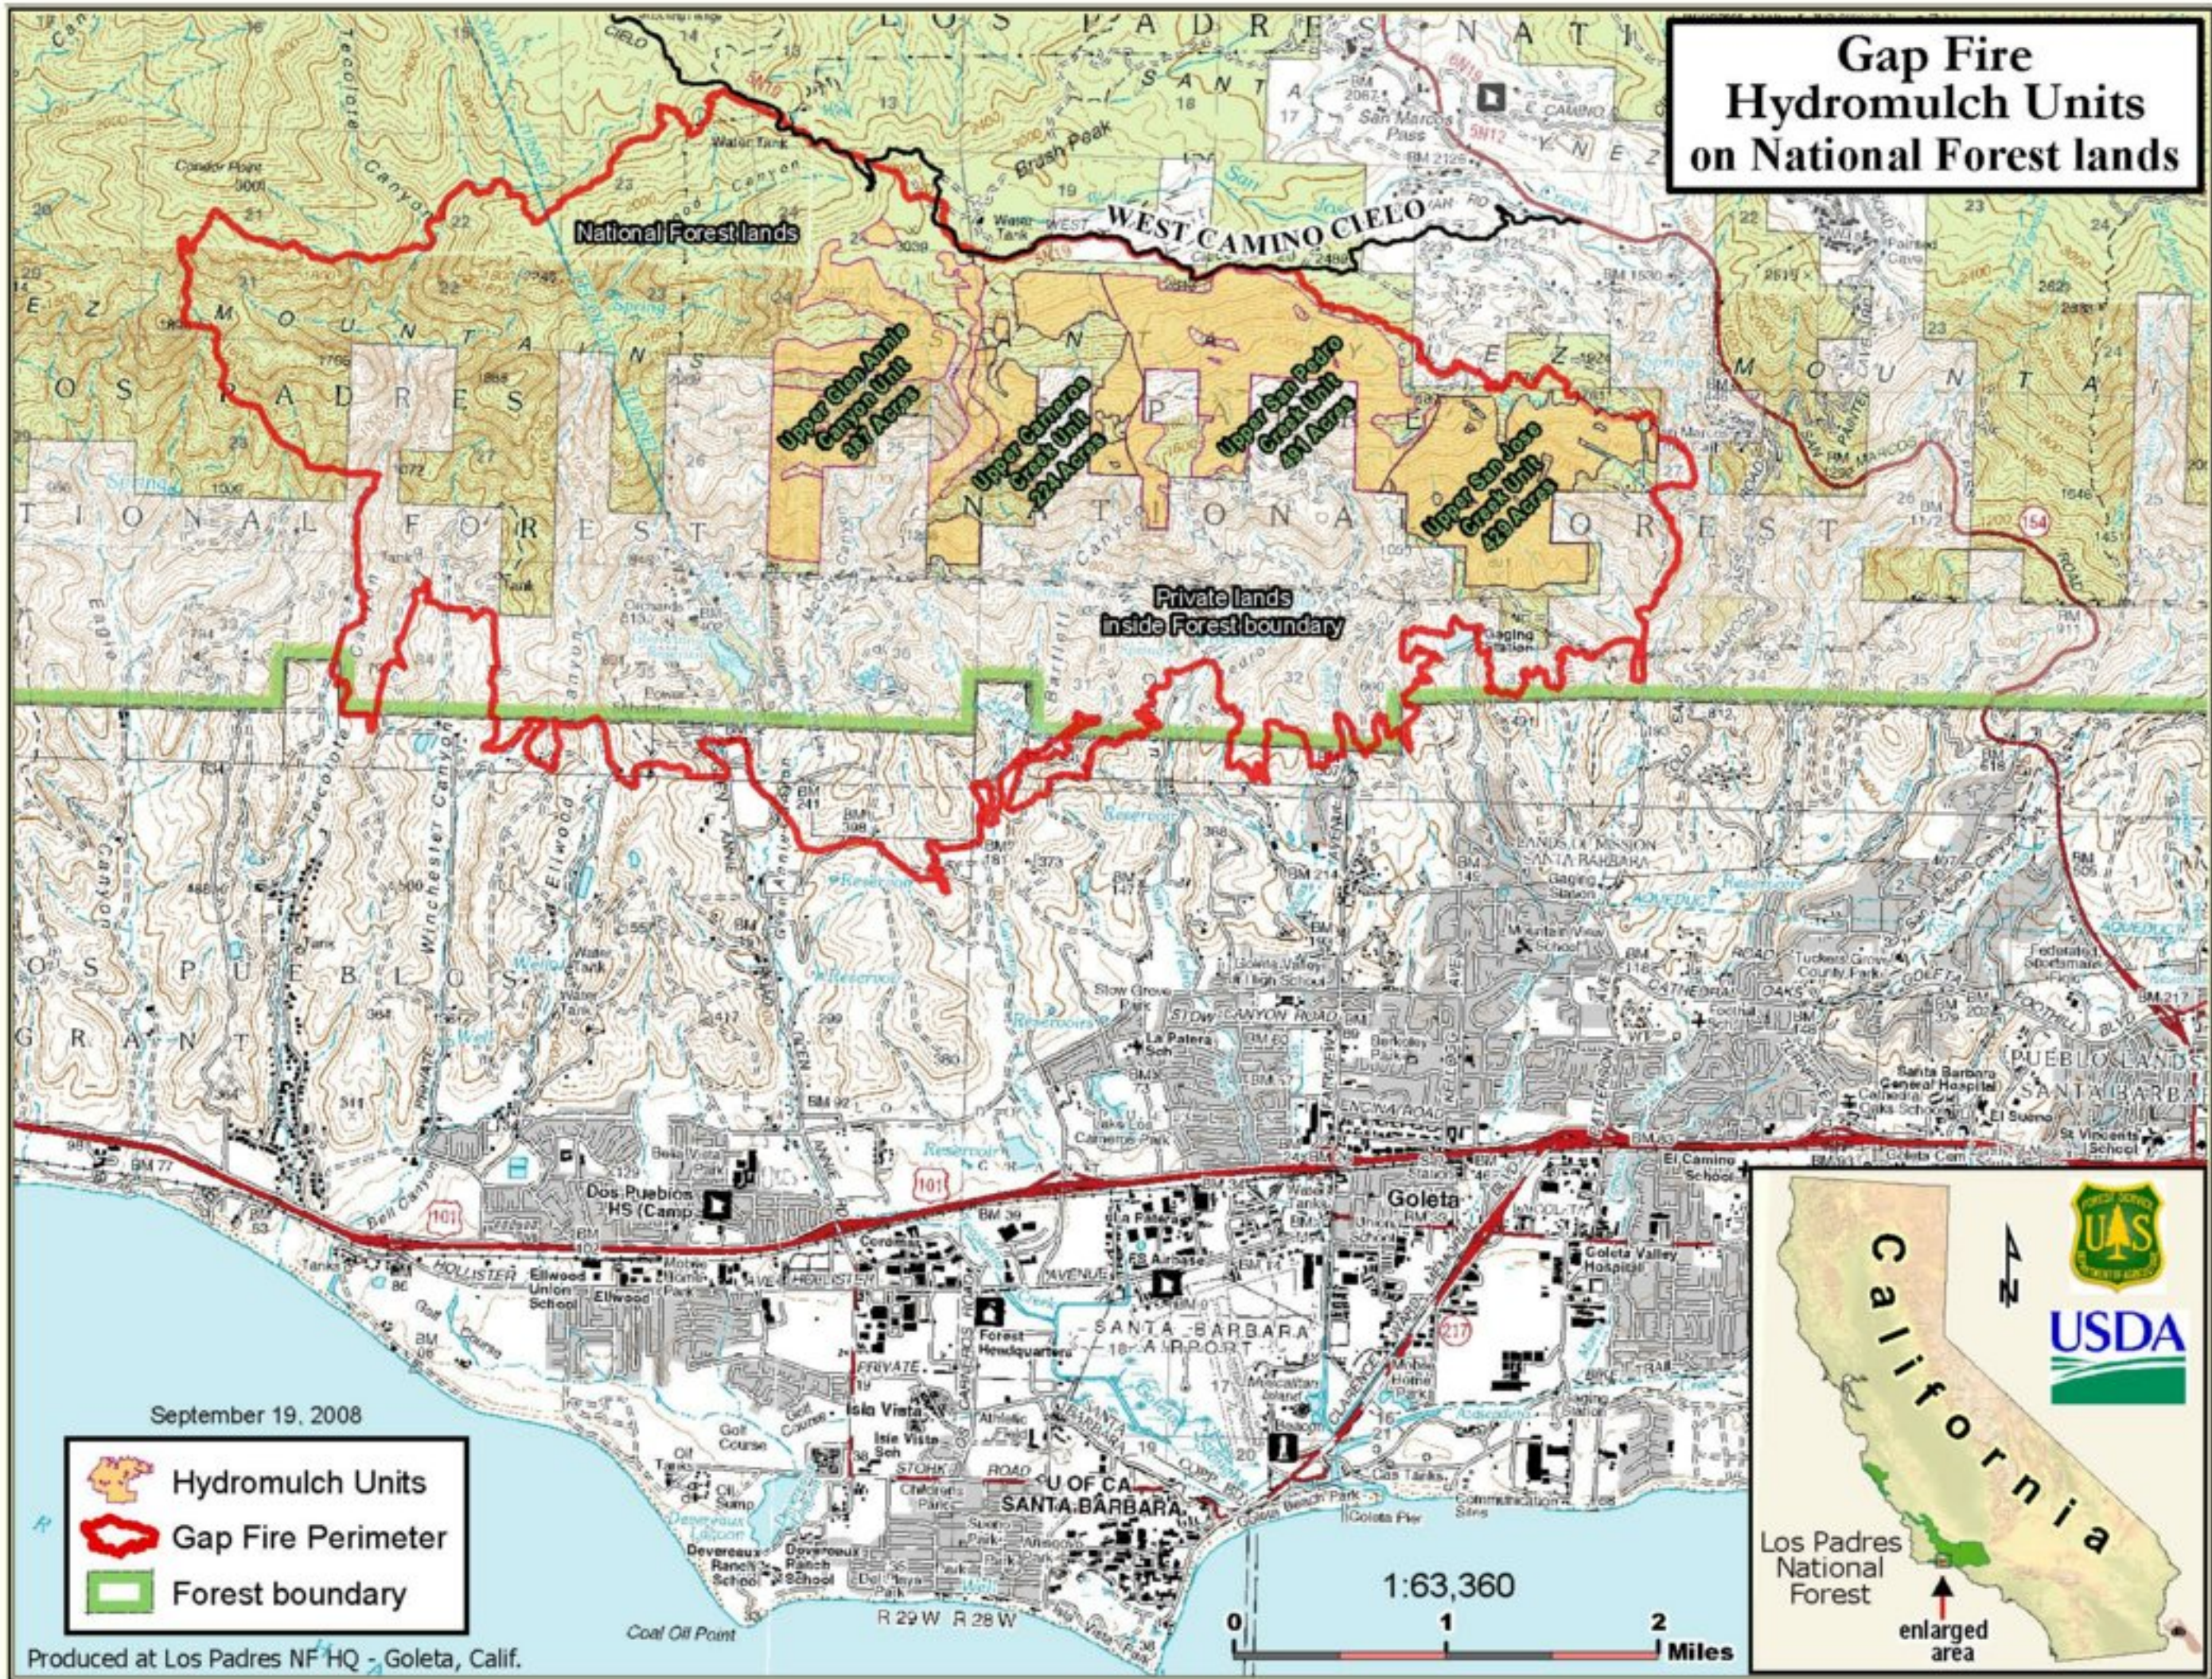

# Gap Fire Hydromulch Units on National Forest lands

September 19, 2008

-  Hydromulch Units
-  Gap Fire Perimeter
-  Forest boundary

Produced at Los Padres NF HQ - Goleta, Calif.