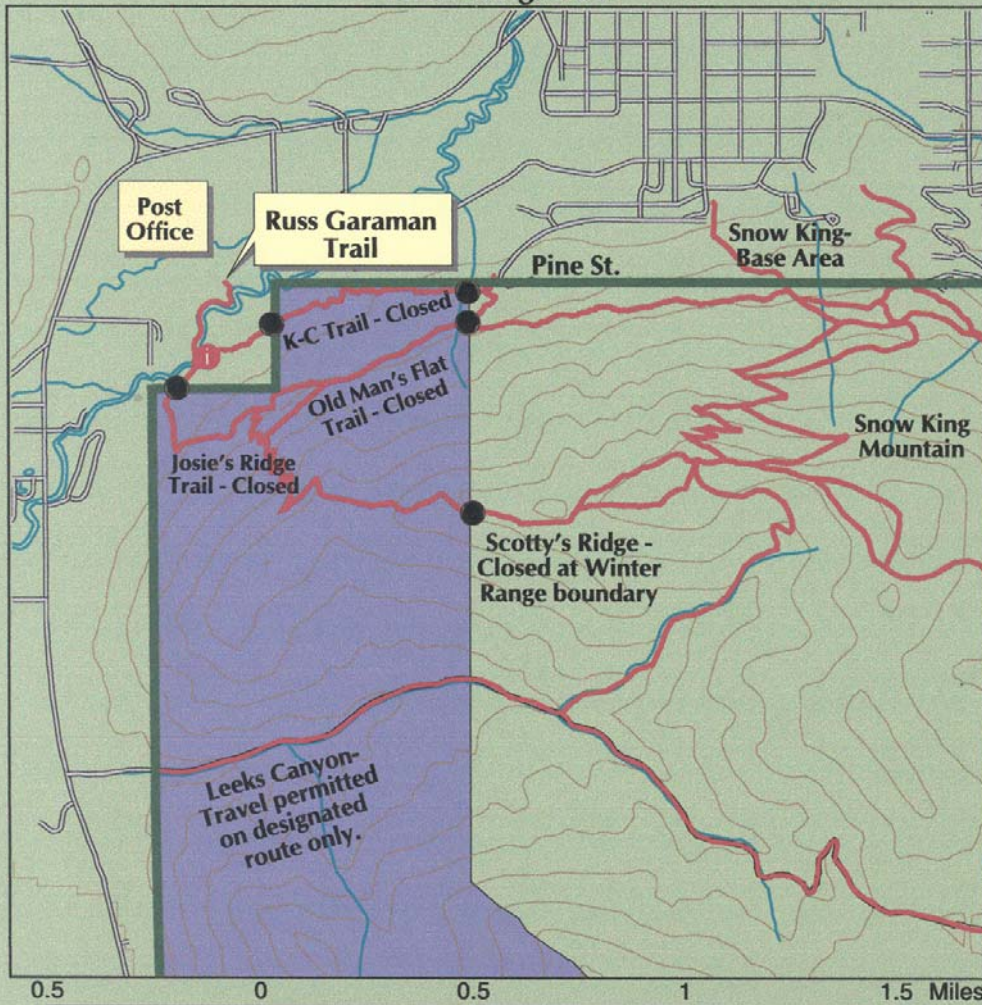

Snow King Area

1:24626

LEGEND

- Forest Boundary
- Greater Snow King Trails
- Road
- River/Stream
- 200' Contour
- Winter Range Closure
- Trail Closed Dec. 1 - Apr. 30
- Trailhead - Kiosk

BRIDGER-TETON
National Forest