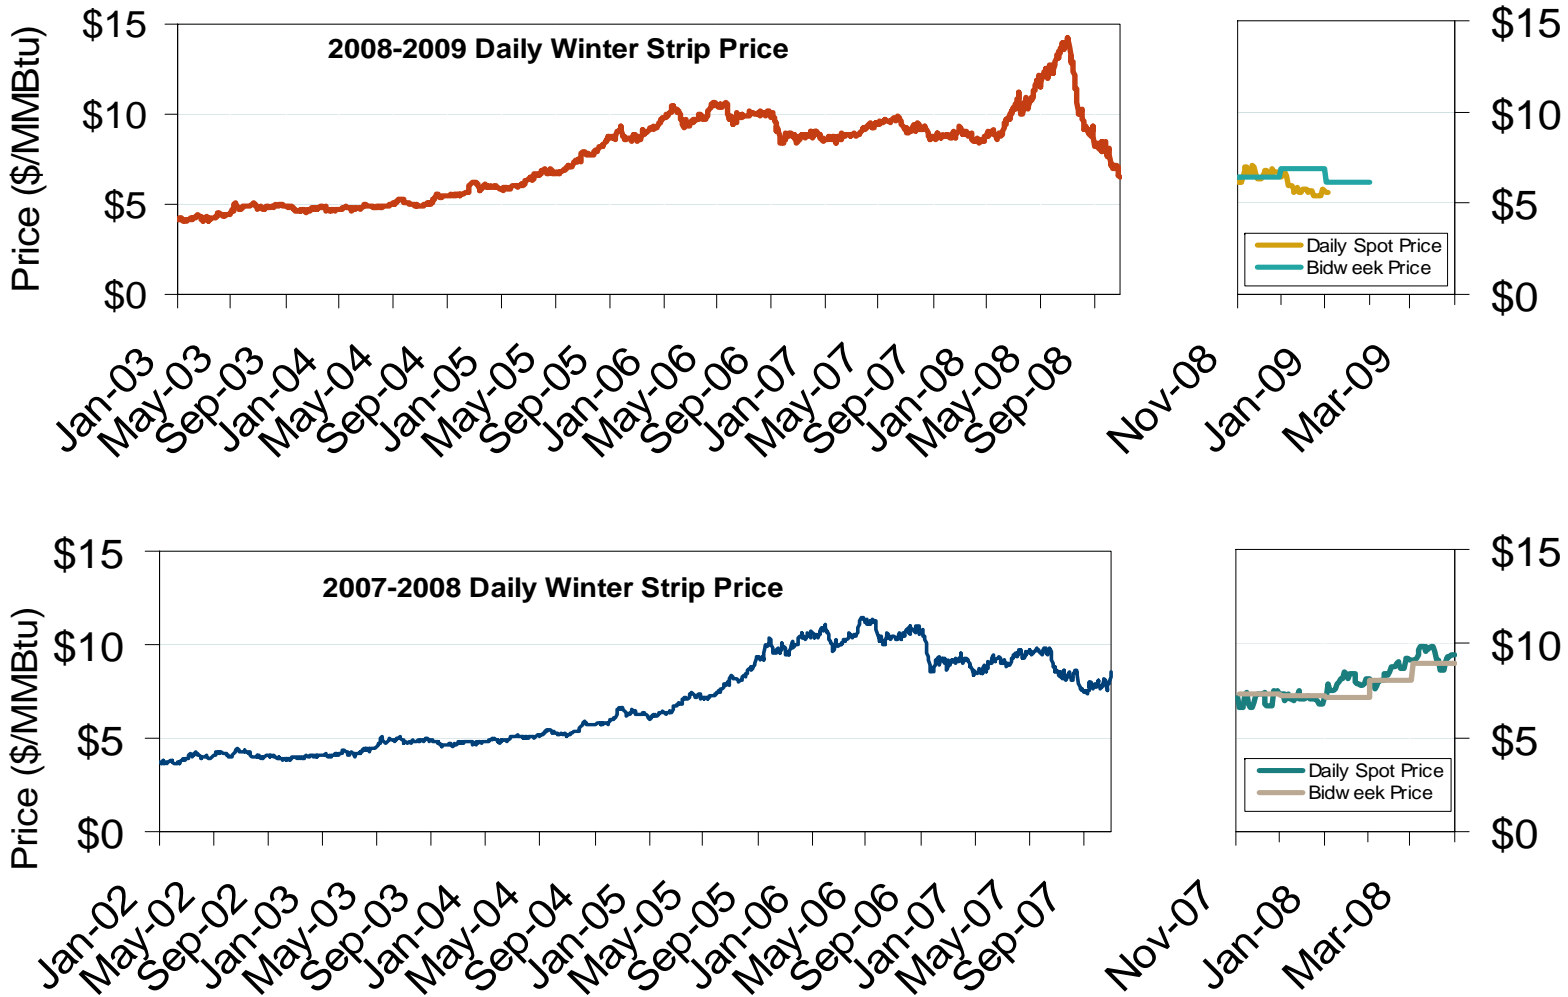

## Natural Gas Winter Futures Strip and Daily Henry Hub Spot and Bidweek Prices

Source: Derived from *Platts* and *Nymex* data.