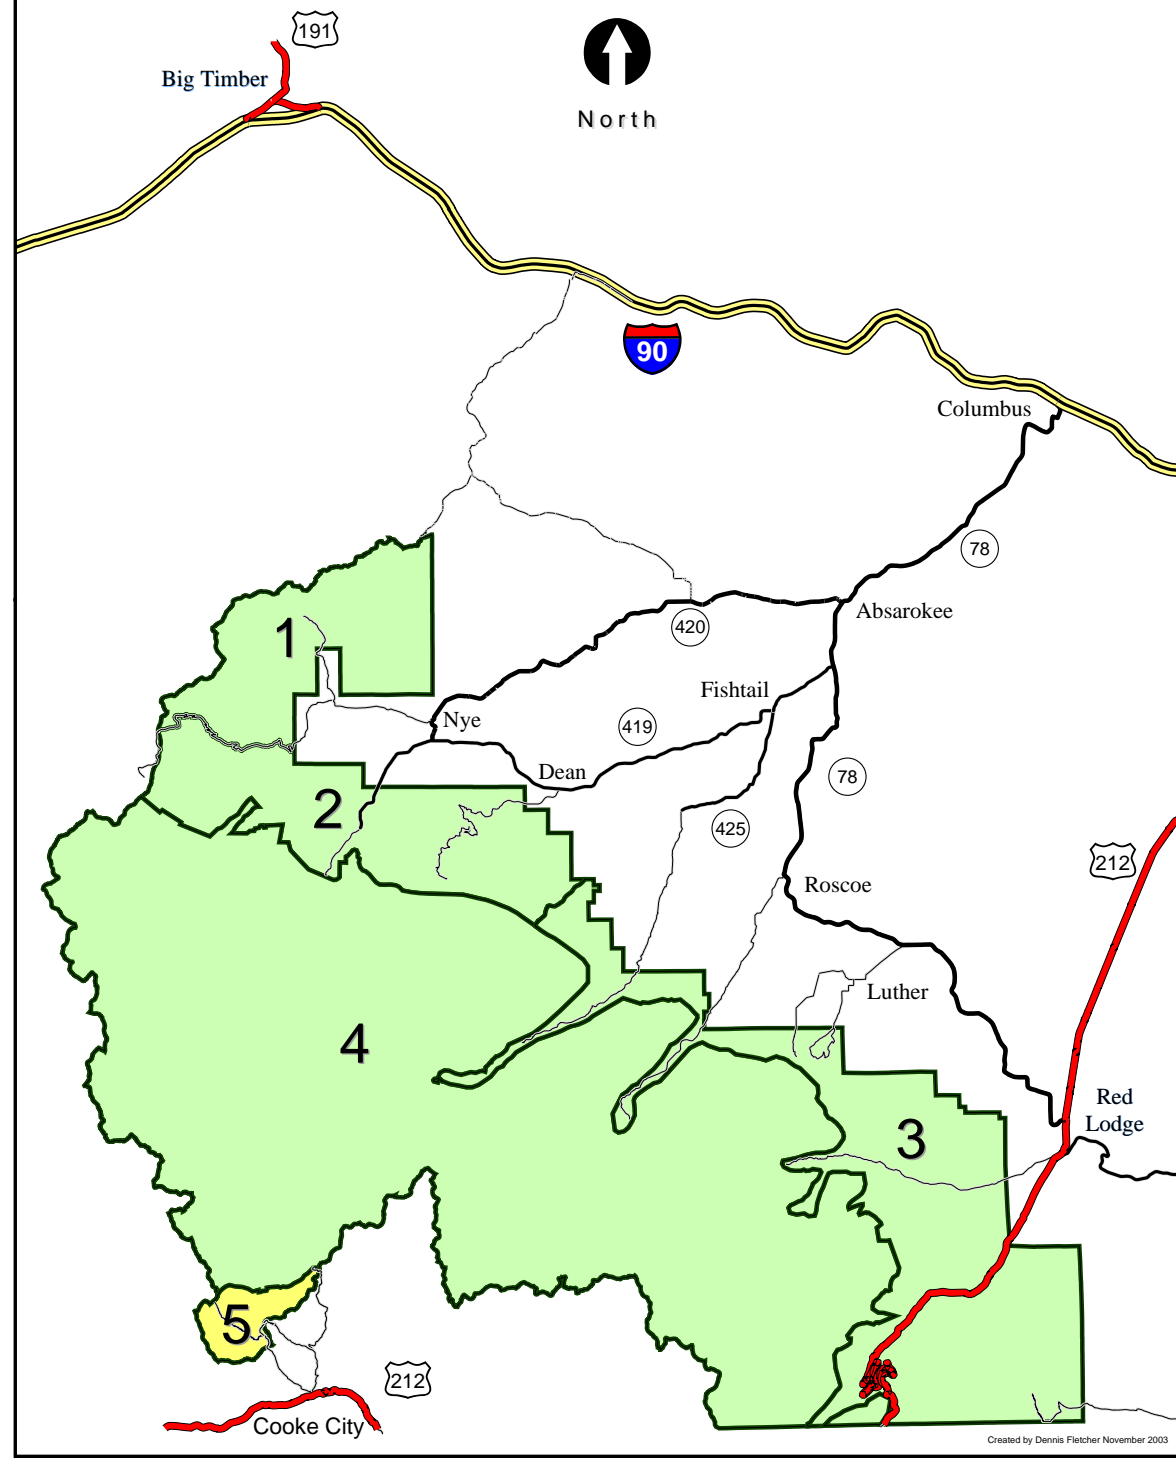

Upper Stillwater - Cooke City Geographic Area 5

UPPER STILLWATER – COOKE CITY GEOGRAPHIC AREA 5

The Upper Stillwater-Cooke City Geographic Area encompasses non-wilderness National Forest land next to the northeast corner of Yellowstone National Park and the Gallatin National Forest.

This area is administered by the **Gallatin National Forest**. Travel Management is addressed in the **Gallatin National Forest Travel Plan**.

Forest Management Direction

| Upper Stillwater-Cooke City Geographic Area 5 | |
|--|--------------------------------|
| Management Area | Acres within Geographic Area 5 |
| C | 6,732 |
| Total Acres = | 6,732 |