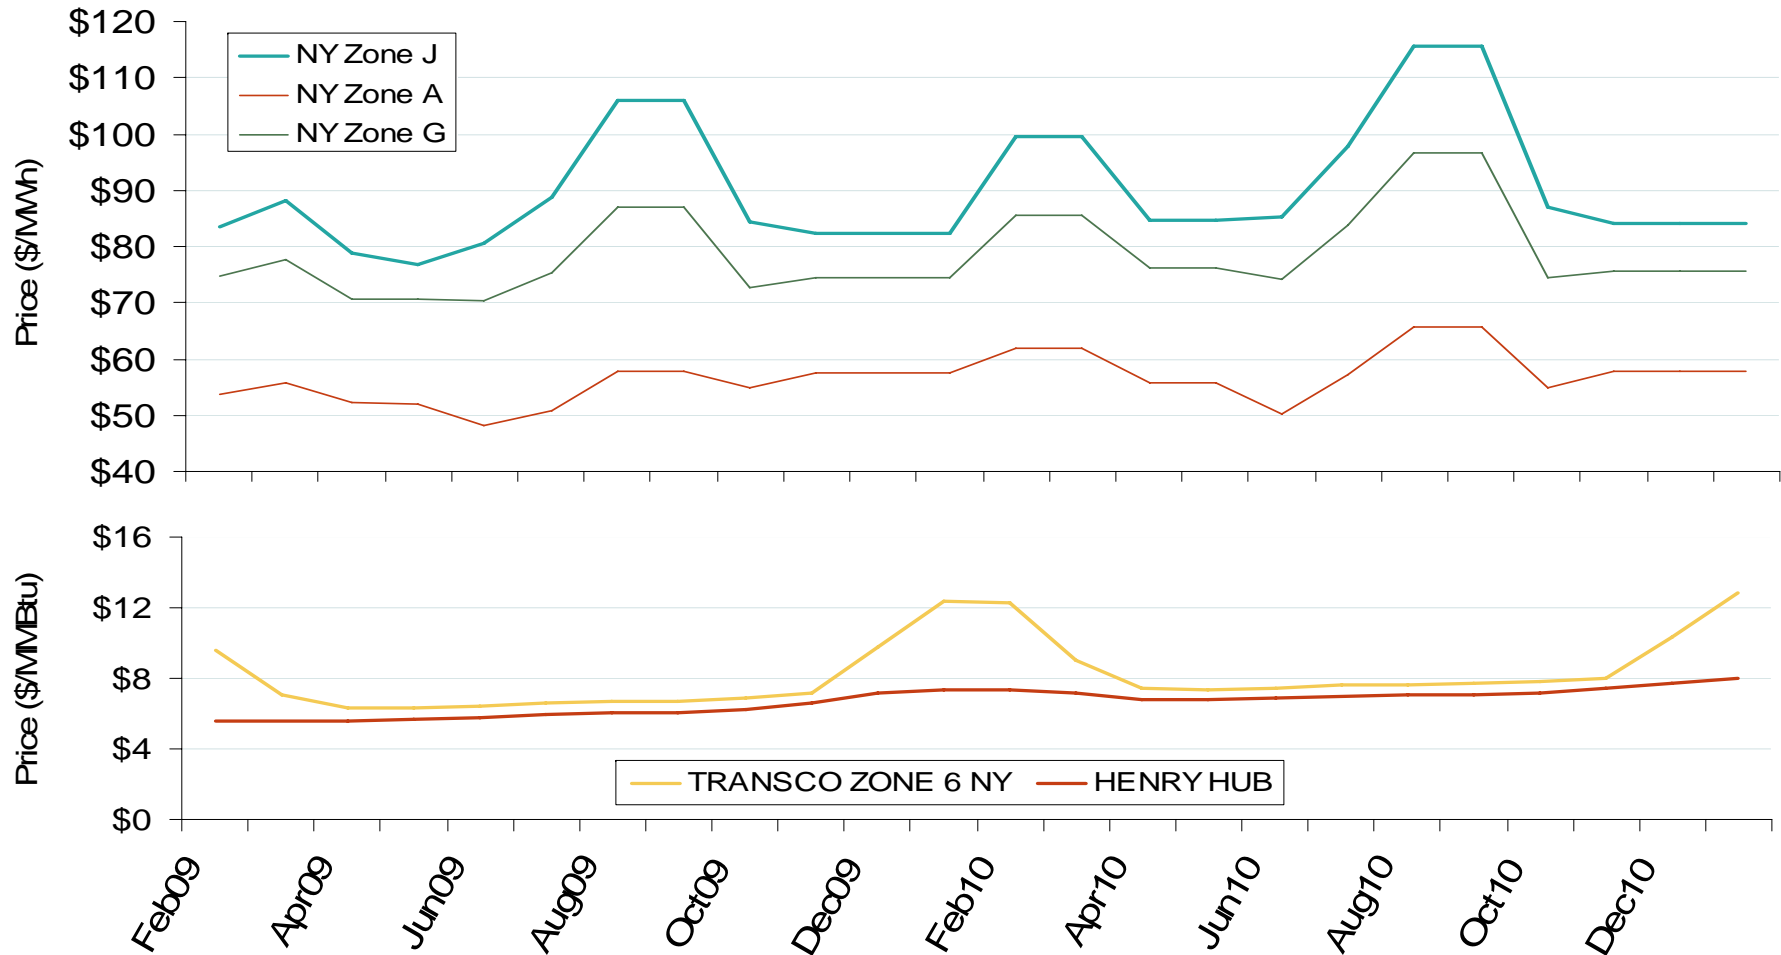

New York Electric Forward Price Curves and New York and Henry Hub Natural Gas Forward Curves

Source: Derived from Nymex data.