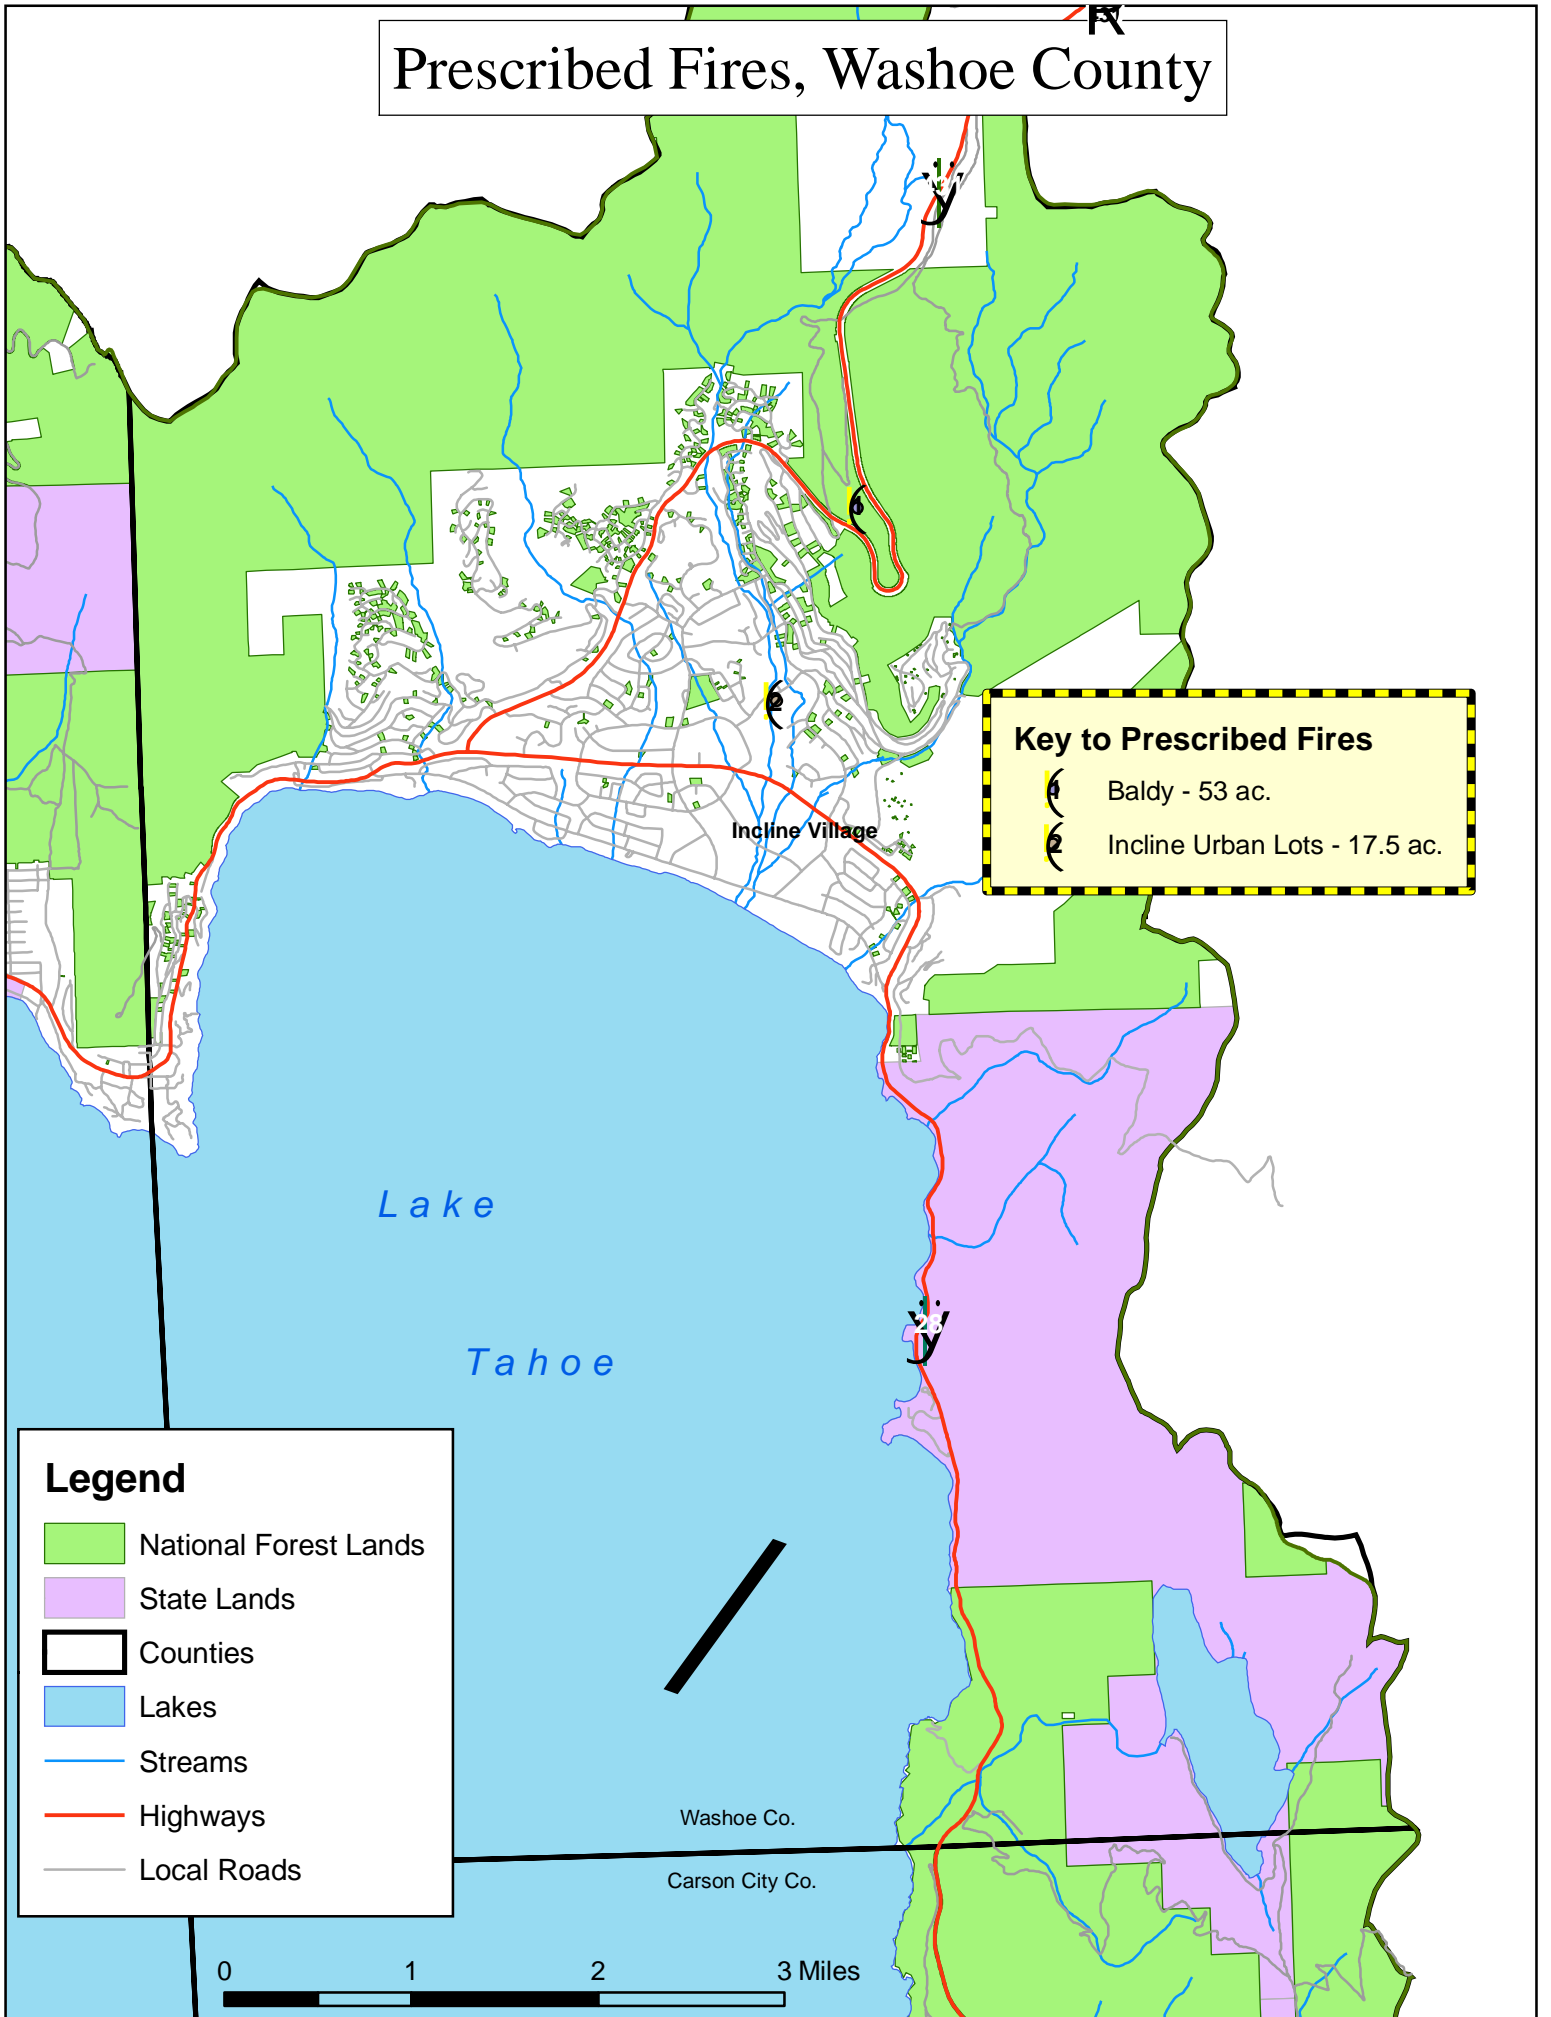

# Prescribed Fires, Washoe County

## Key to Prescribed Fires

- ④ Baldy - 53 ac.
- ② Incline Urban Lots - 17.5 ac.

## Legend

- National Forest Lands
- State Lands
- Counties
- Lakes
- Streams
- Highways
- Local Roads

0 1 2 3 Miles