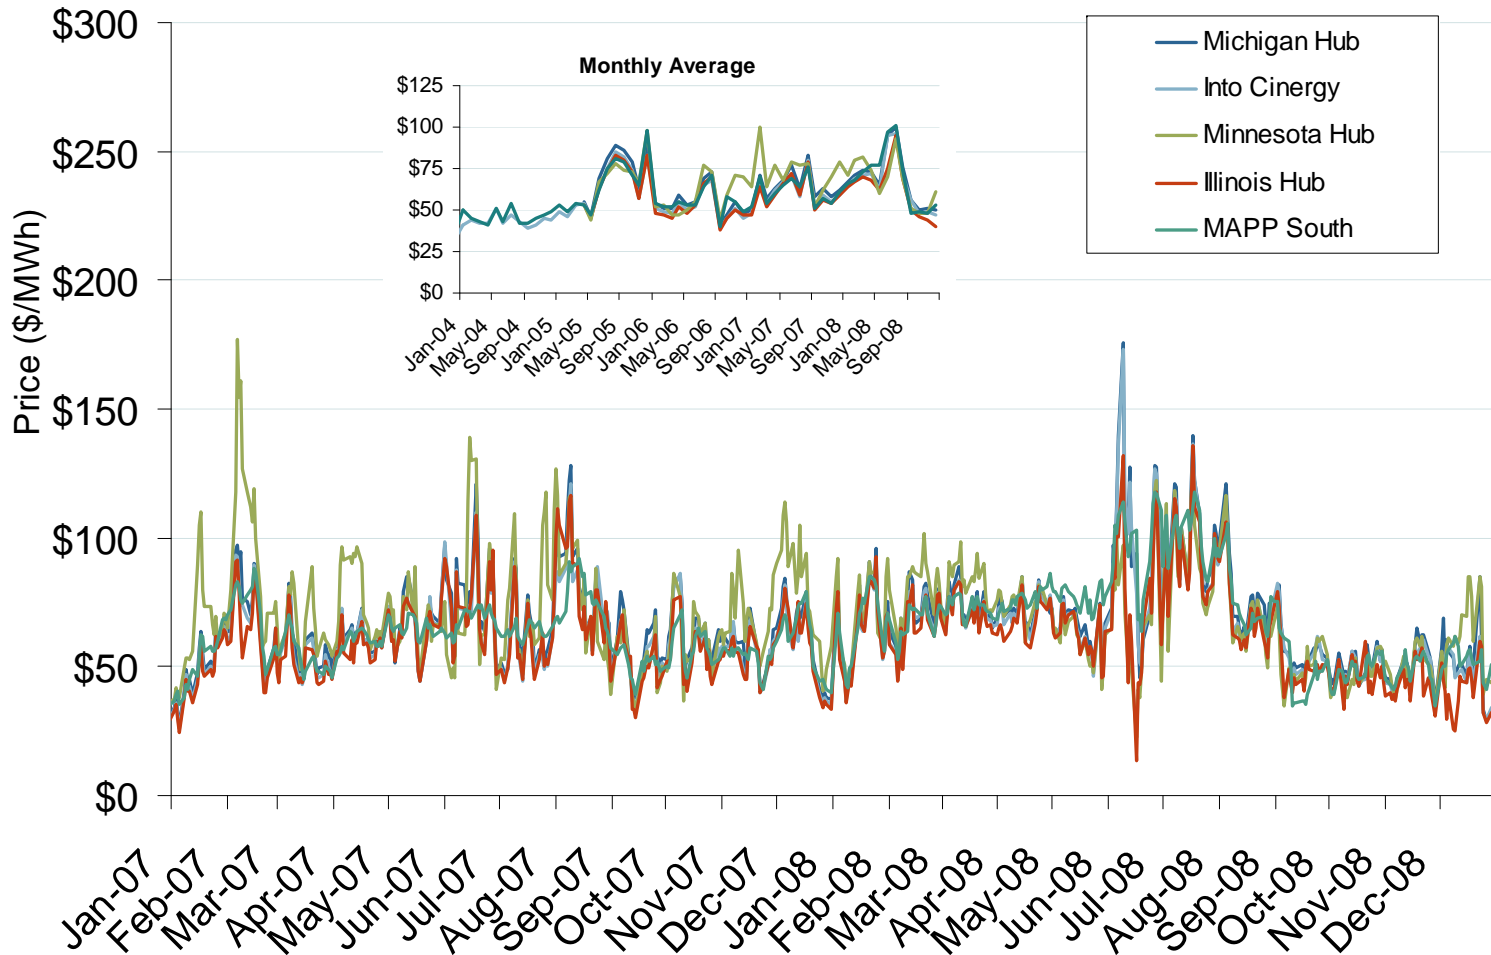

MISO Hub Bilateral Day-Ahead On-Peak Prices

Source: Derived from *Platts* data.