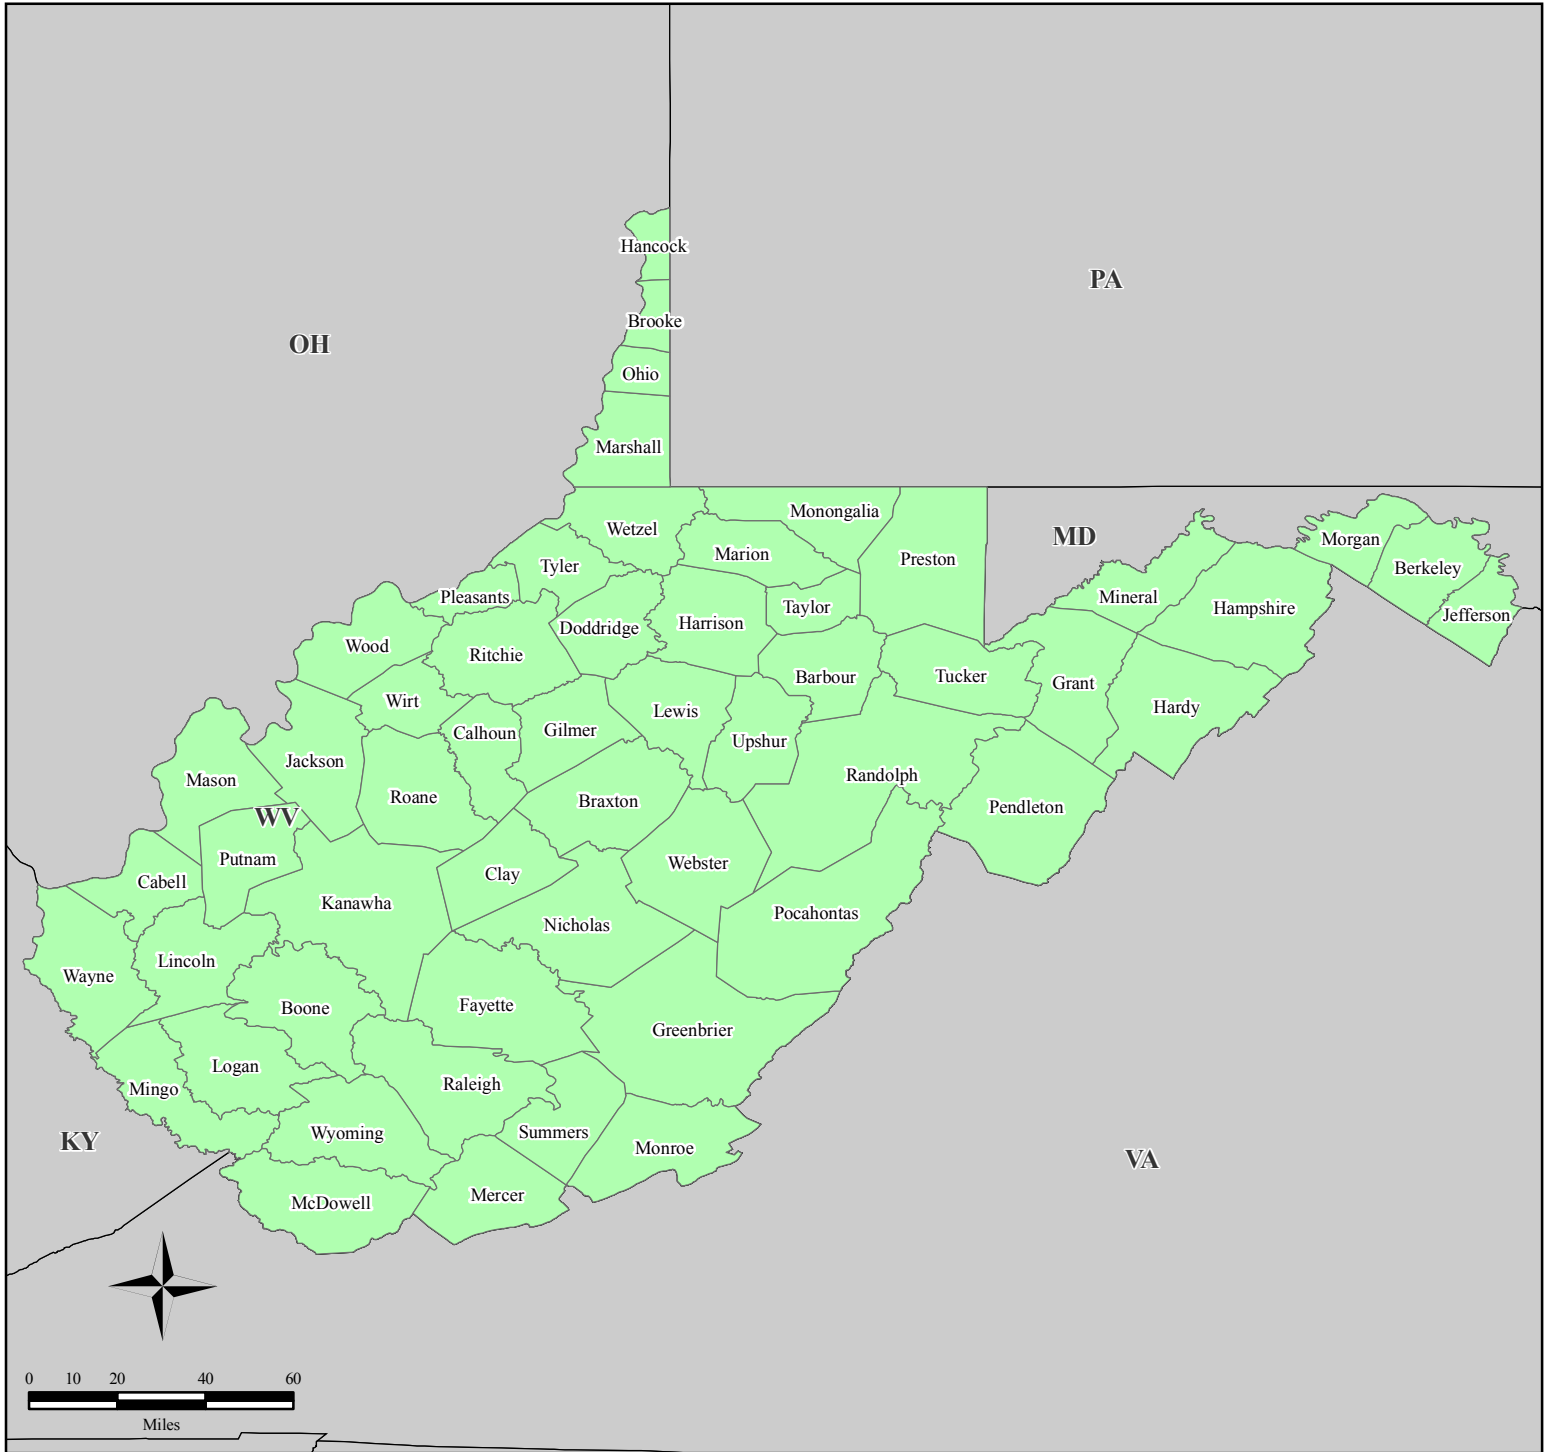

FEMA-3221-EM, West Virginia Emergency Declaration as of 09/05/2005

Location Map

Legend

FEMA

ITS Mapping and Analysis Center
Washington, DC
09/05/05 -- 15:20:00 EDT