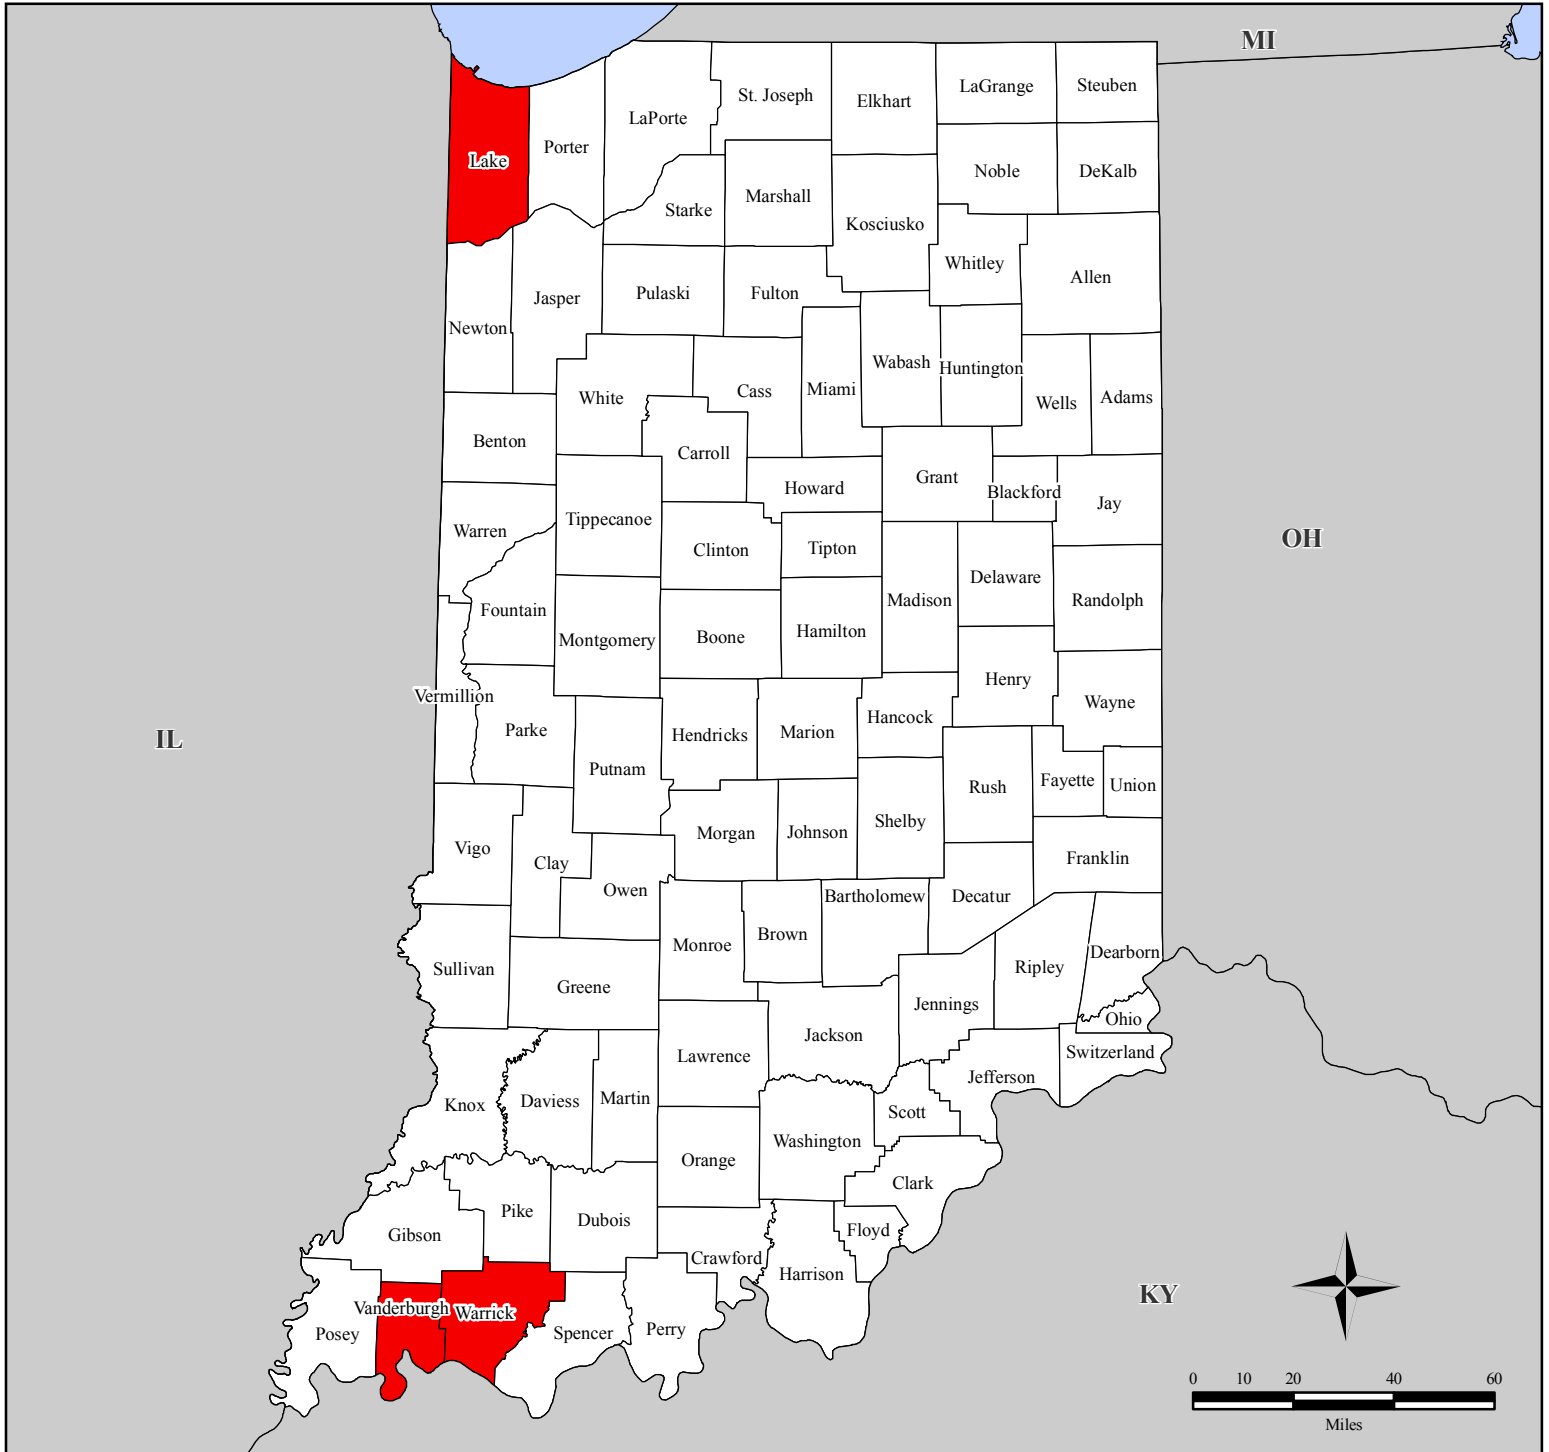

FEMA-1662-DR, Indiana

Disaster Declaration as of 11/01/2006

Location Map

Legend

All counties are eligible for Hazard Mitigation

FEMA

Mapping & Analysis Coordination Center
Washington, DC

11/02/06 -- 8:00 AM EST