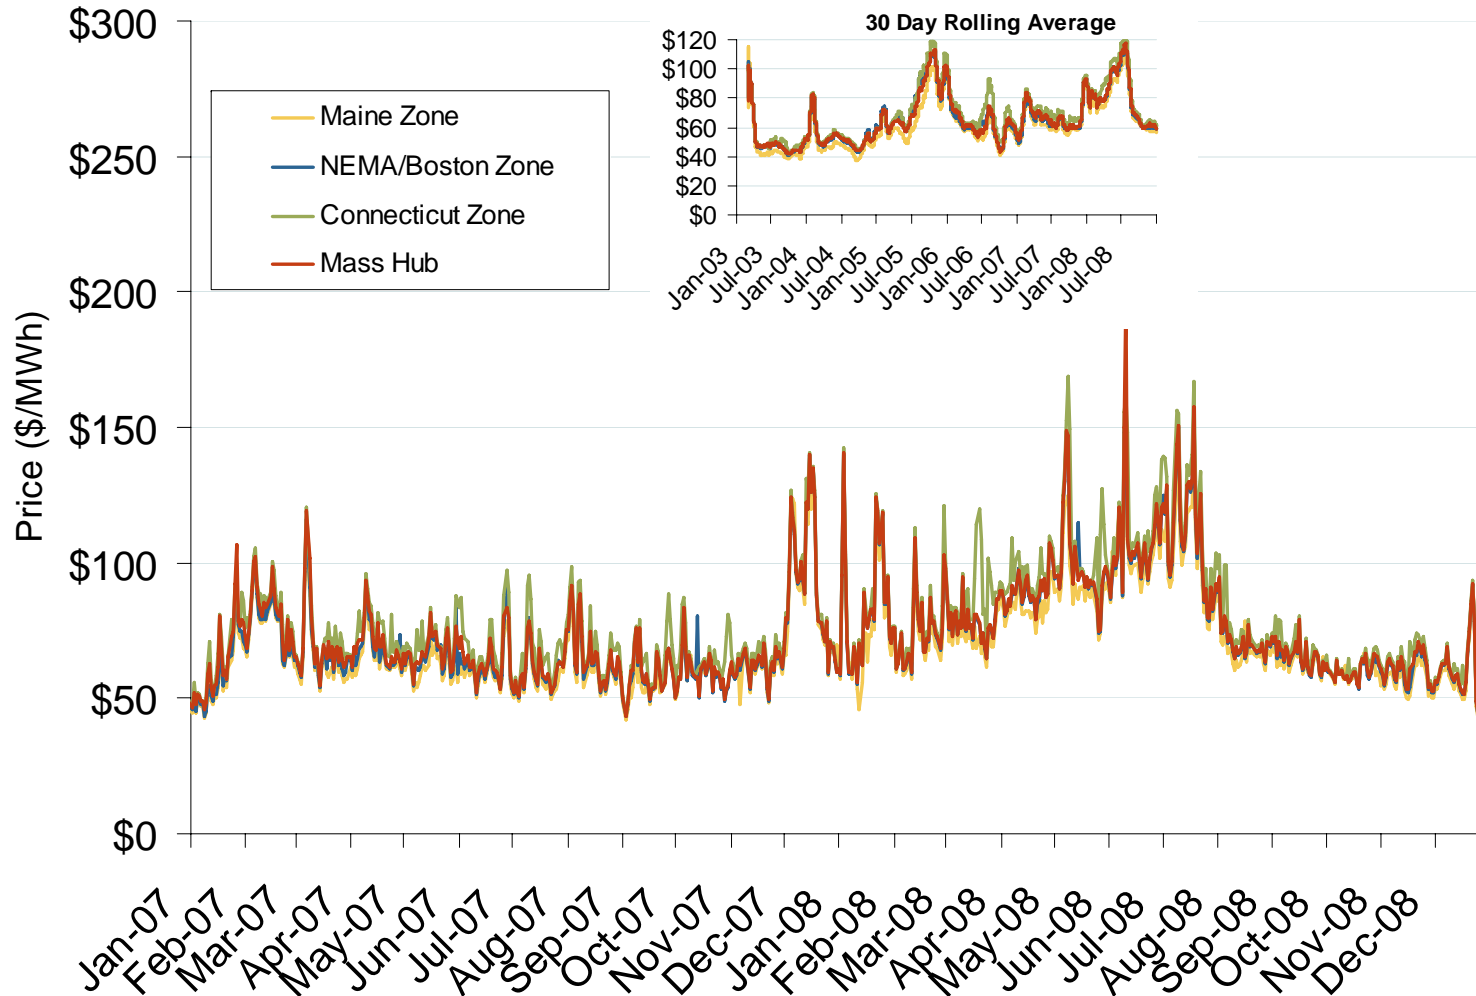

Daily Average of ISO-NE Day-Ahead Prices - All Hours

Source: Derived by Bloomberg from ISO-NE data as reported by Bloomberg.