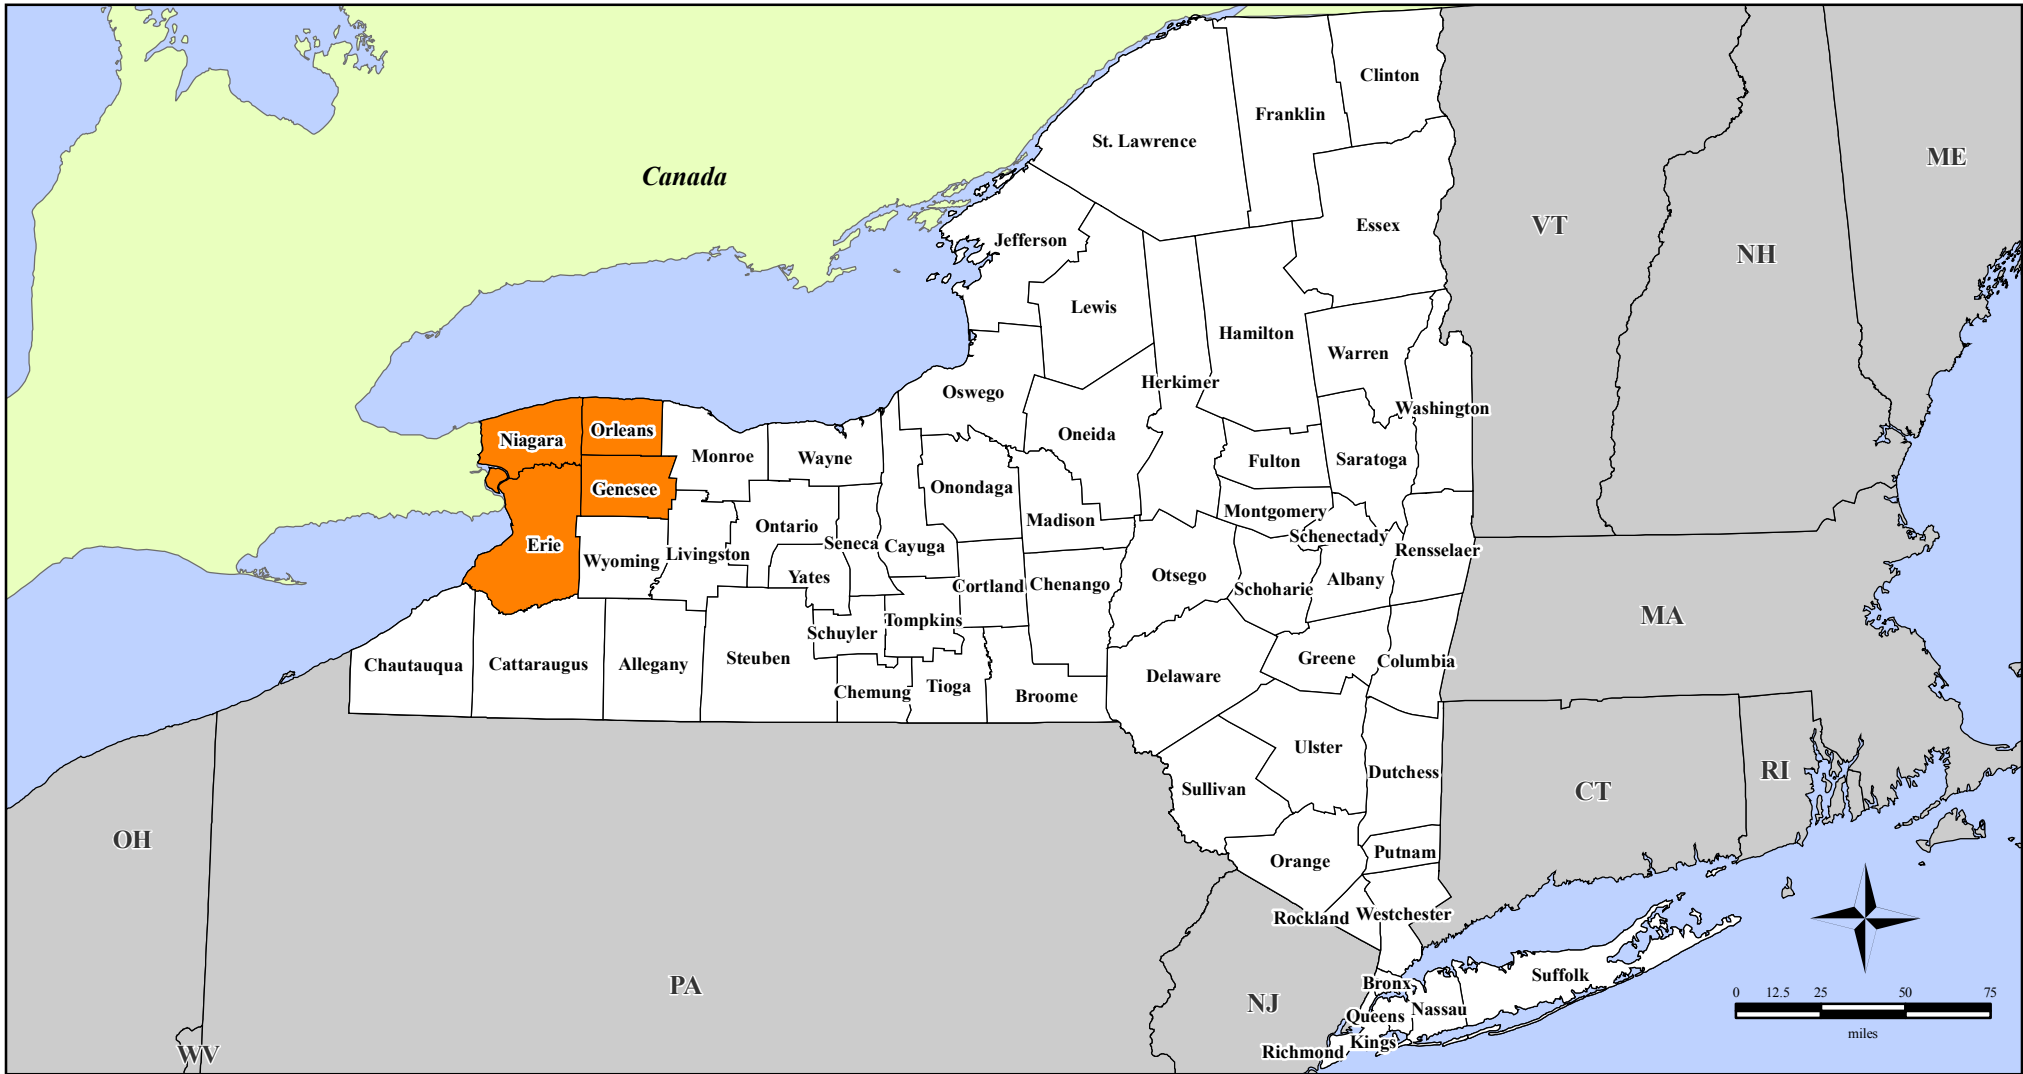

# FEMA-1665-DR, New York Disaster Declaration as of 10/24/2006

Location Map

Legend

### Designated Counties

-  No Designation
-  Individual Assistance and Public Assistance

All counties are eligible  
for Hazard Mitigation

**FEMA**

Mapping & Analysis Coordination Center  
Washington, DC  
10/25/06 -- 8:36 AM EDT