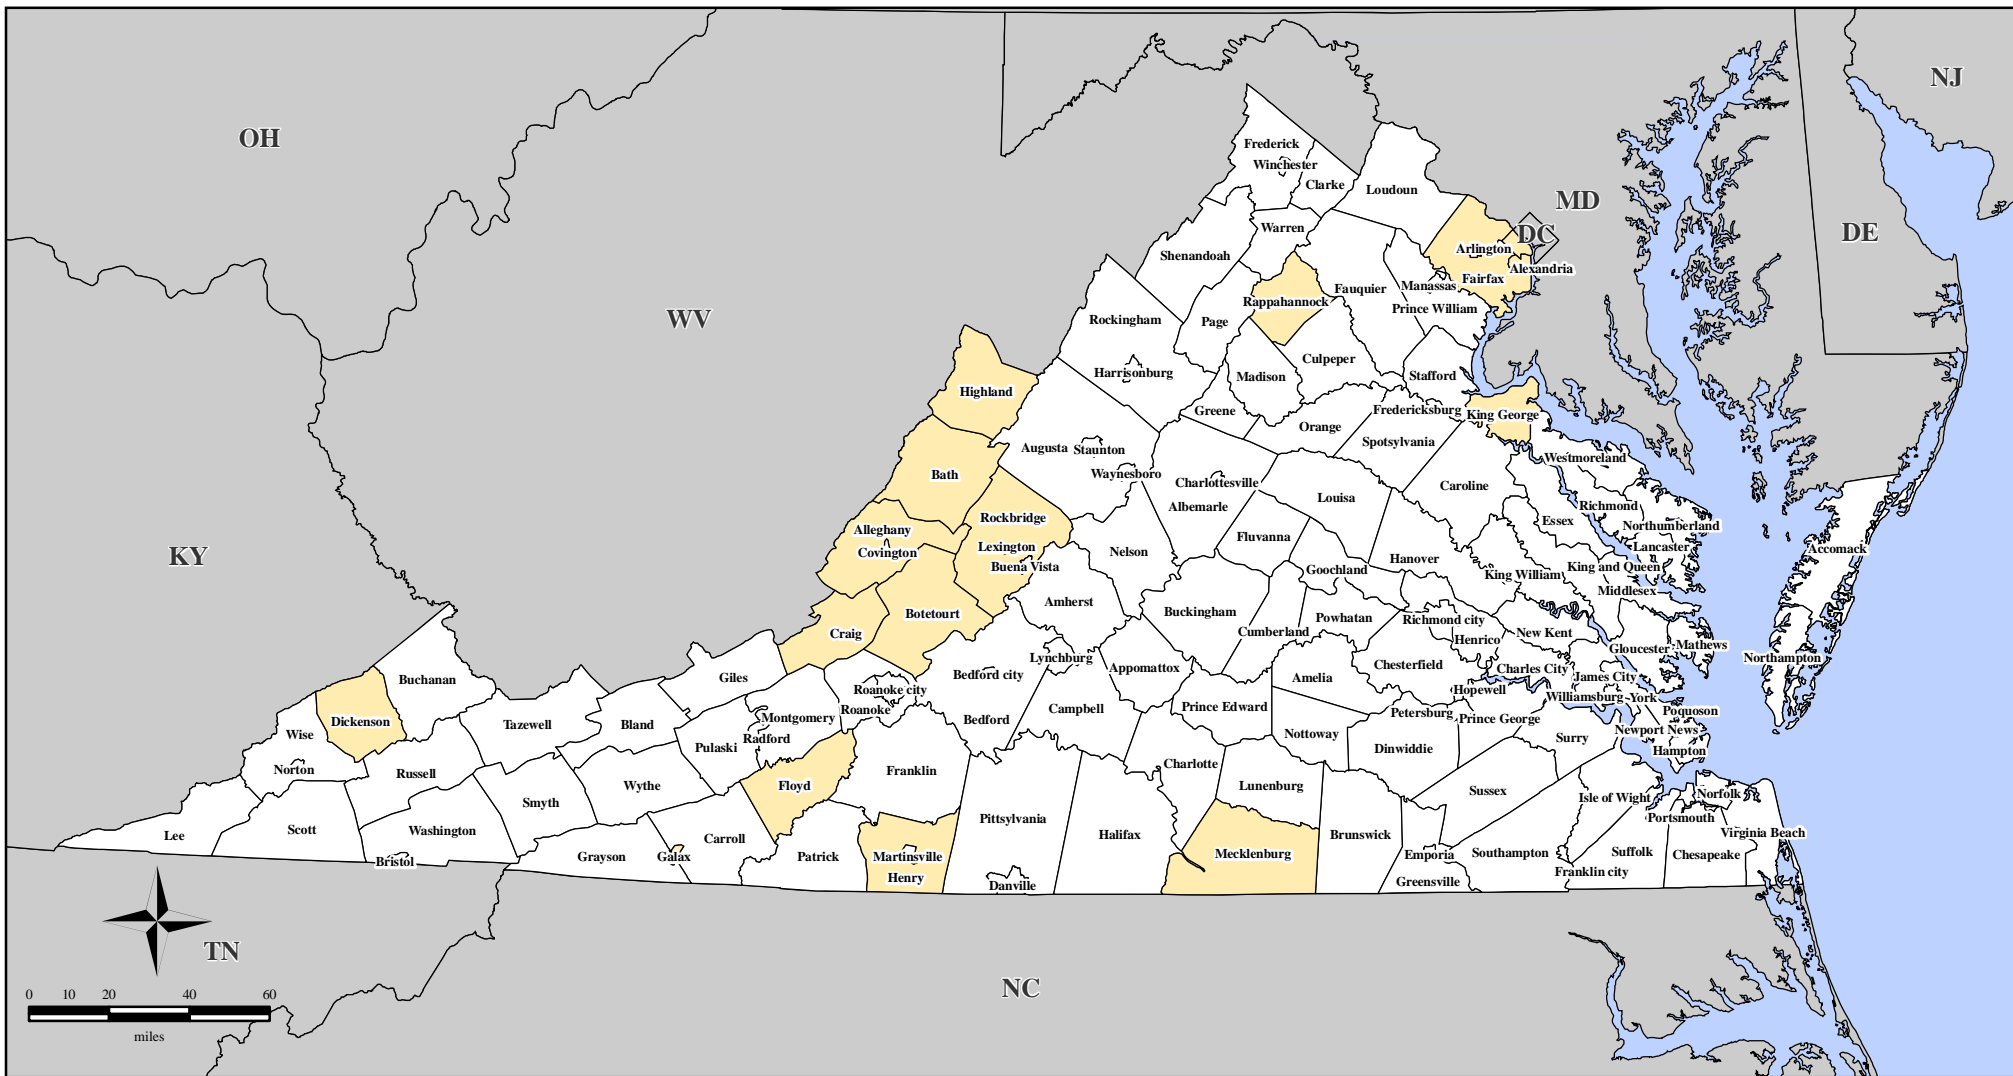

FEMA-1655-DR, Virginia

Disaster Declaration as of 08/22/2006

Location Map

Legend

Designated Jurisdictions

- No Designation
- Public Assistance

All jurisdictions are eligible for Hazard Mitigation

FEMA

*ITS Mapping & Analysis Center
Washington, DC*

08/23/06 -- 0800 EDT