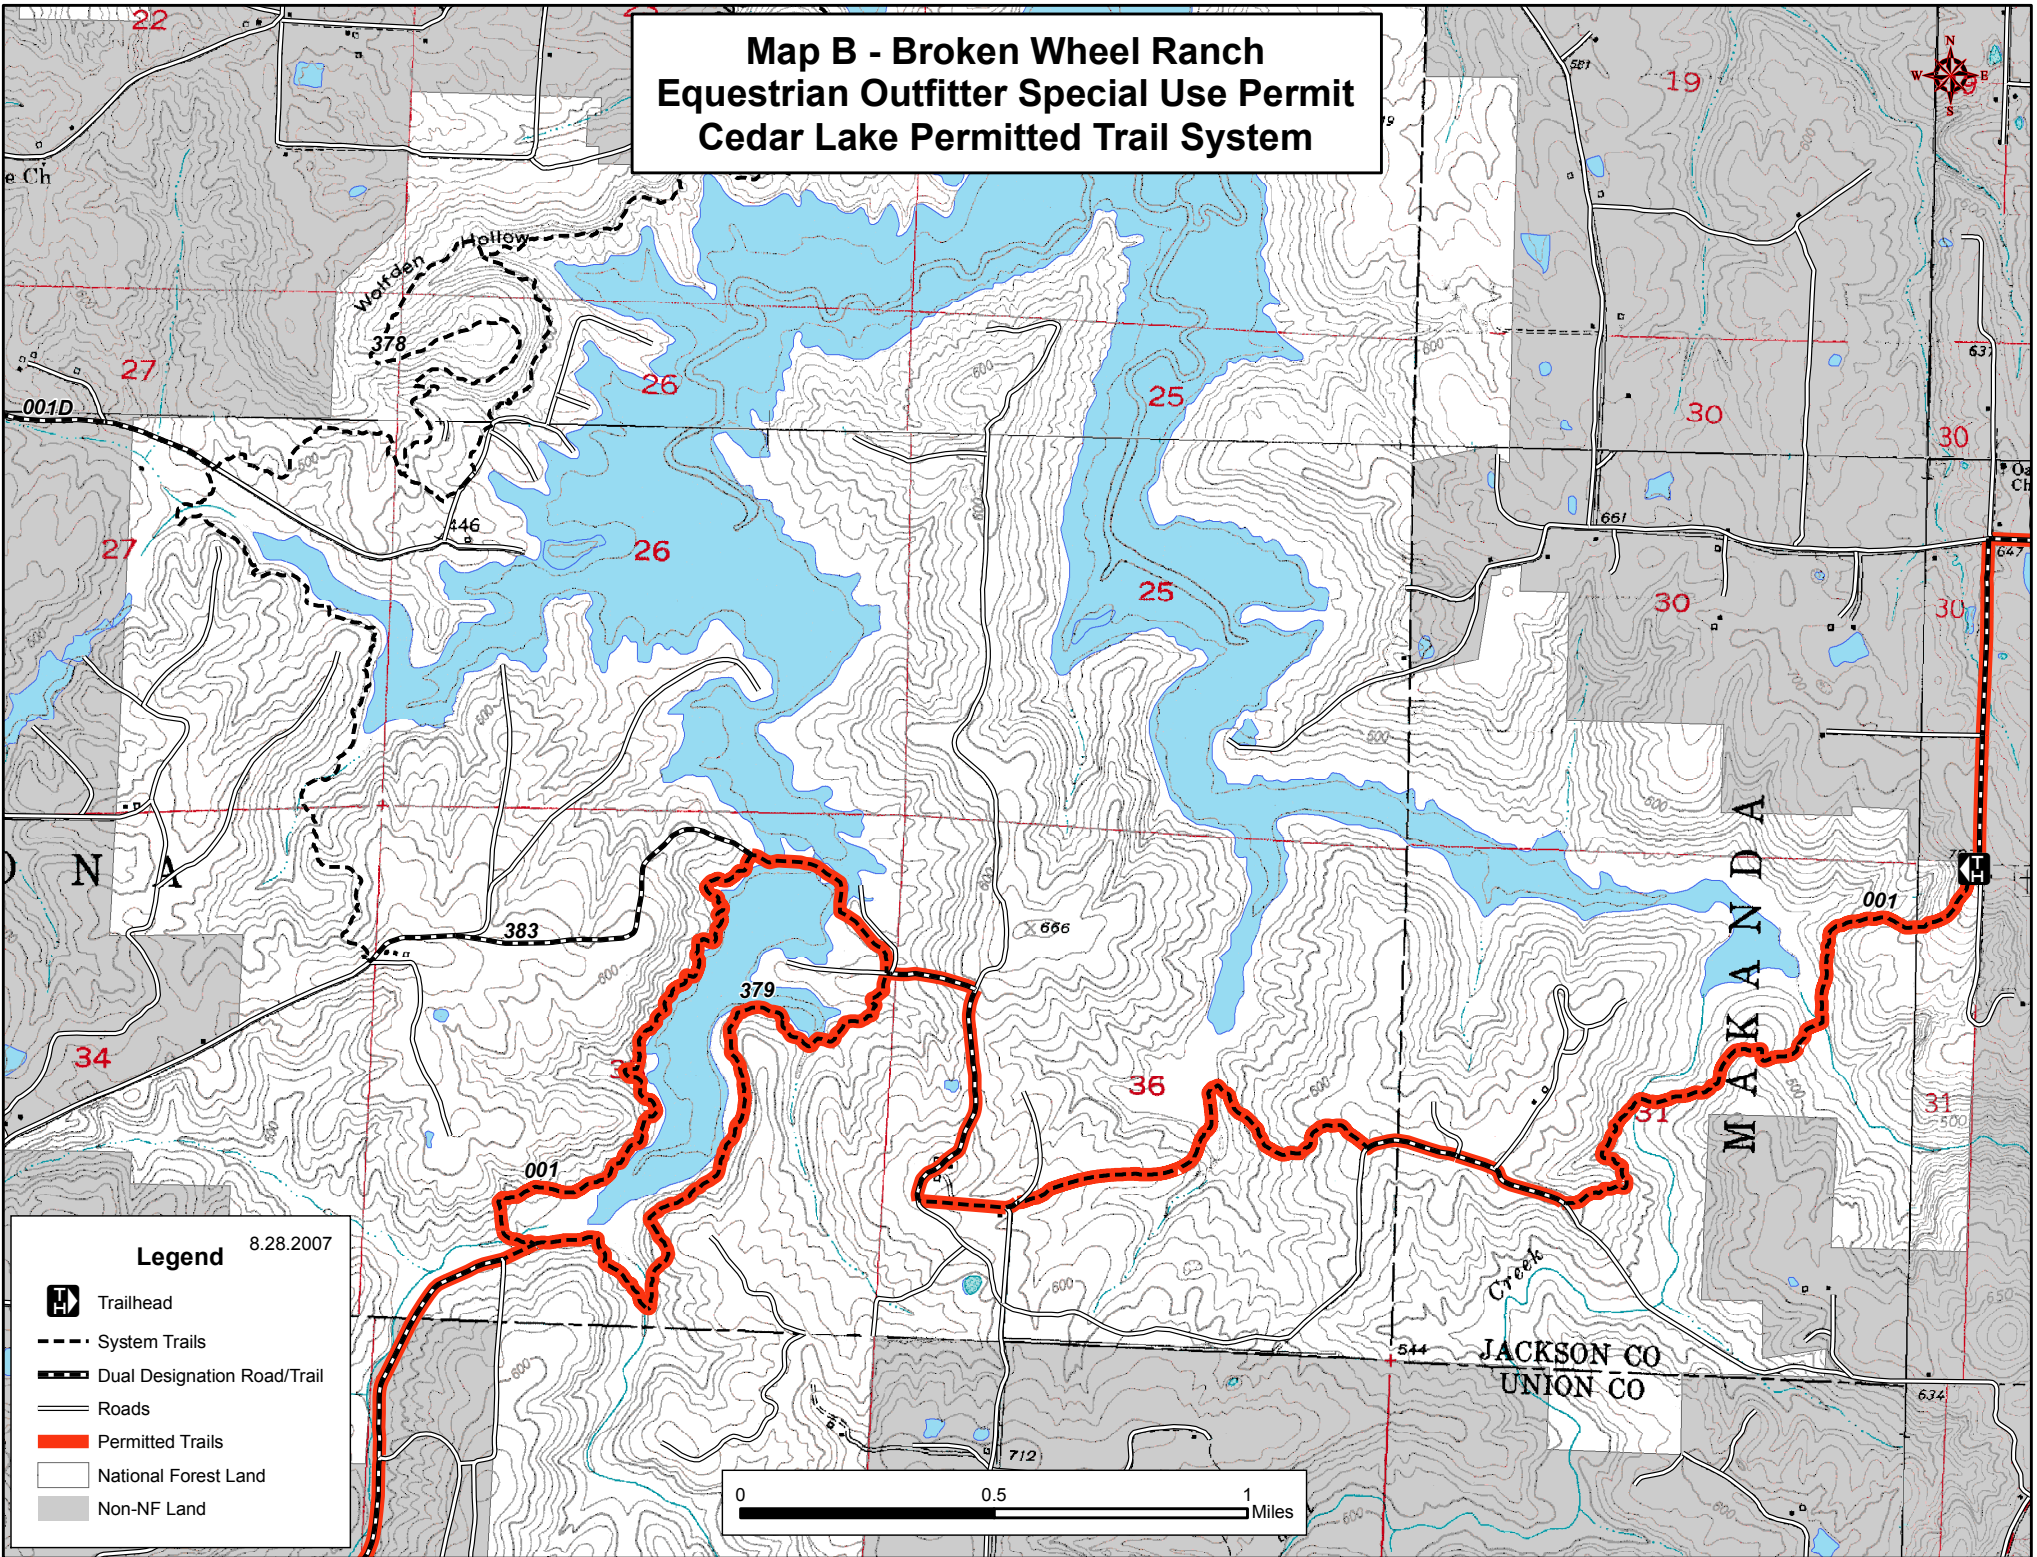

Map B - Broken Wheel Ranch Equestrian Outfitter Special Use Permit Cedar Lake Permitted Trail System

Legend 8.28.2007

- Trailhead
- System Trails
- Dual Designation Road/Trail
- Roads
- Permitted Trails
- National Forest Land
- Non-NF Land