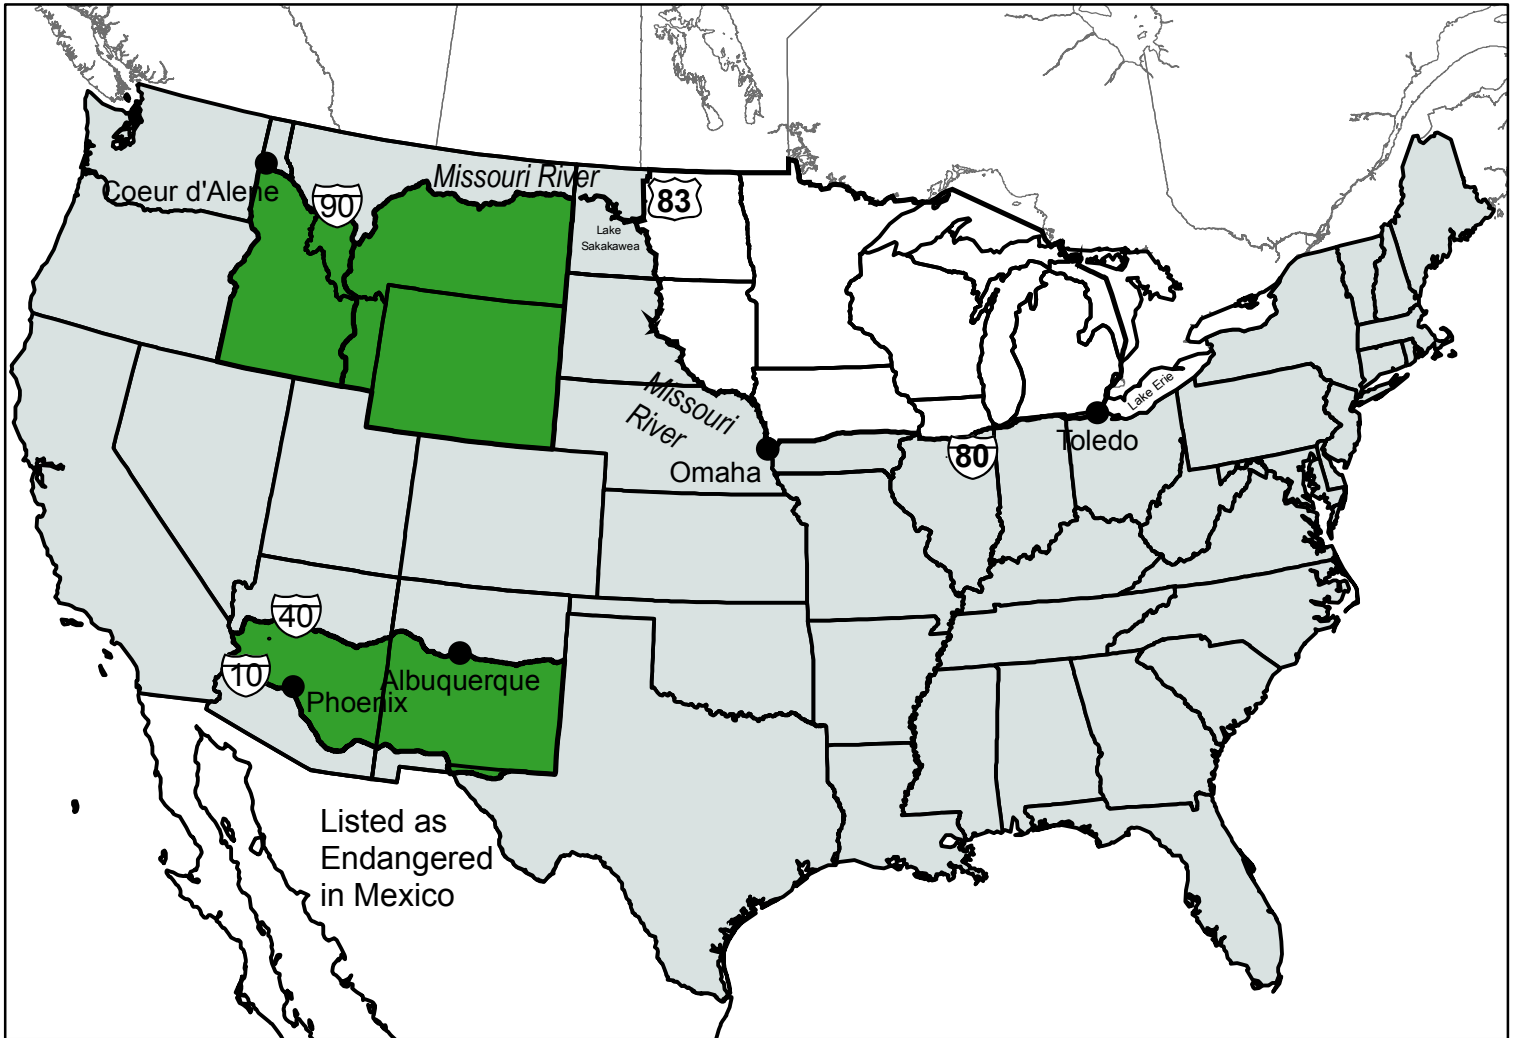

Gray Wolf Status under the Endangered Species Act March 12, 2007

-  Not Listed
-  Nonessential Experimental Populations
-  Endangered

U.S. Fish & Wildlife Service
Region 3 National Wildlife Refuge System
Division of Conservation Planning

Region 3 Ecological Services
Endangered Species
Twin Cities, Minnesota