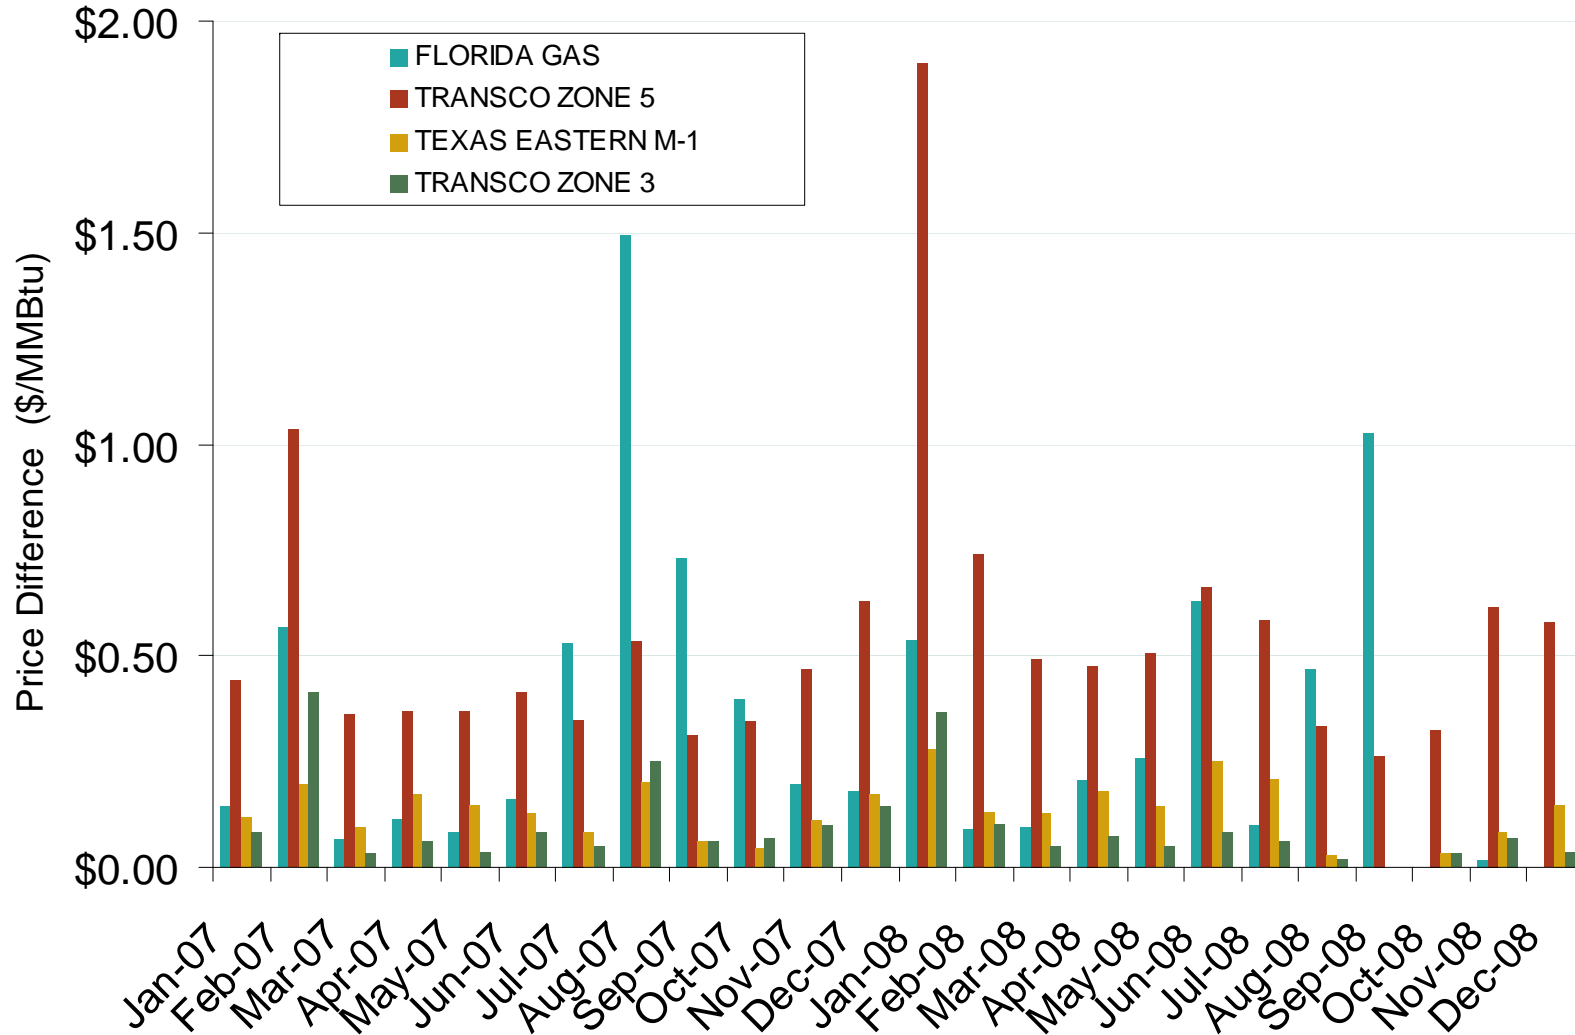

Southeastern Monthly Average Basis Value to Henry Hub

Source: Derived from *Platts* data.