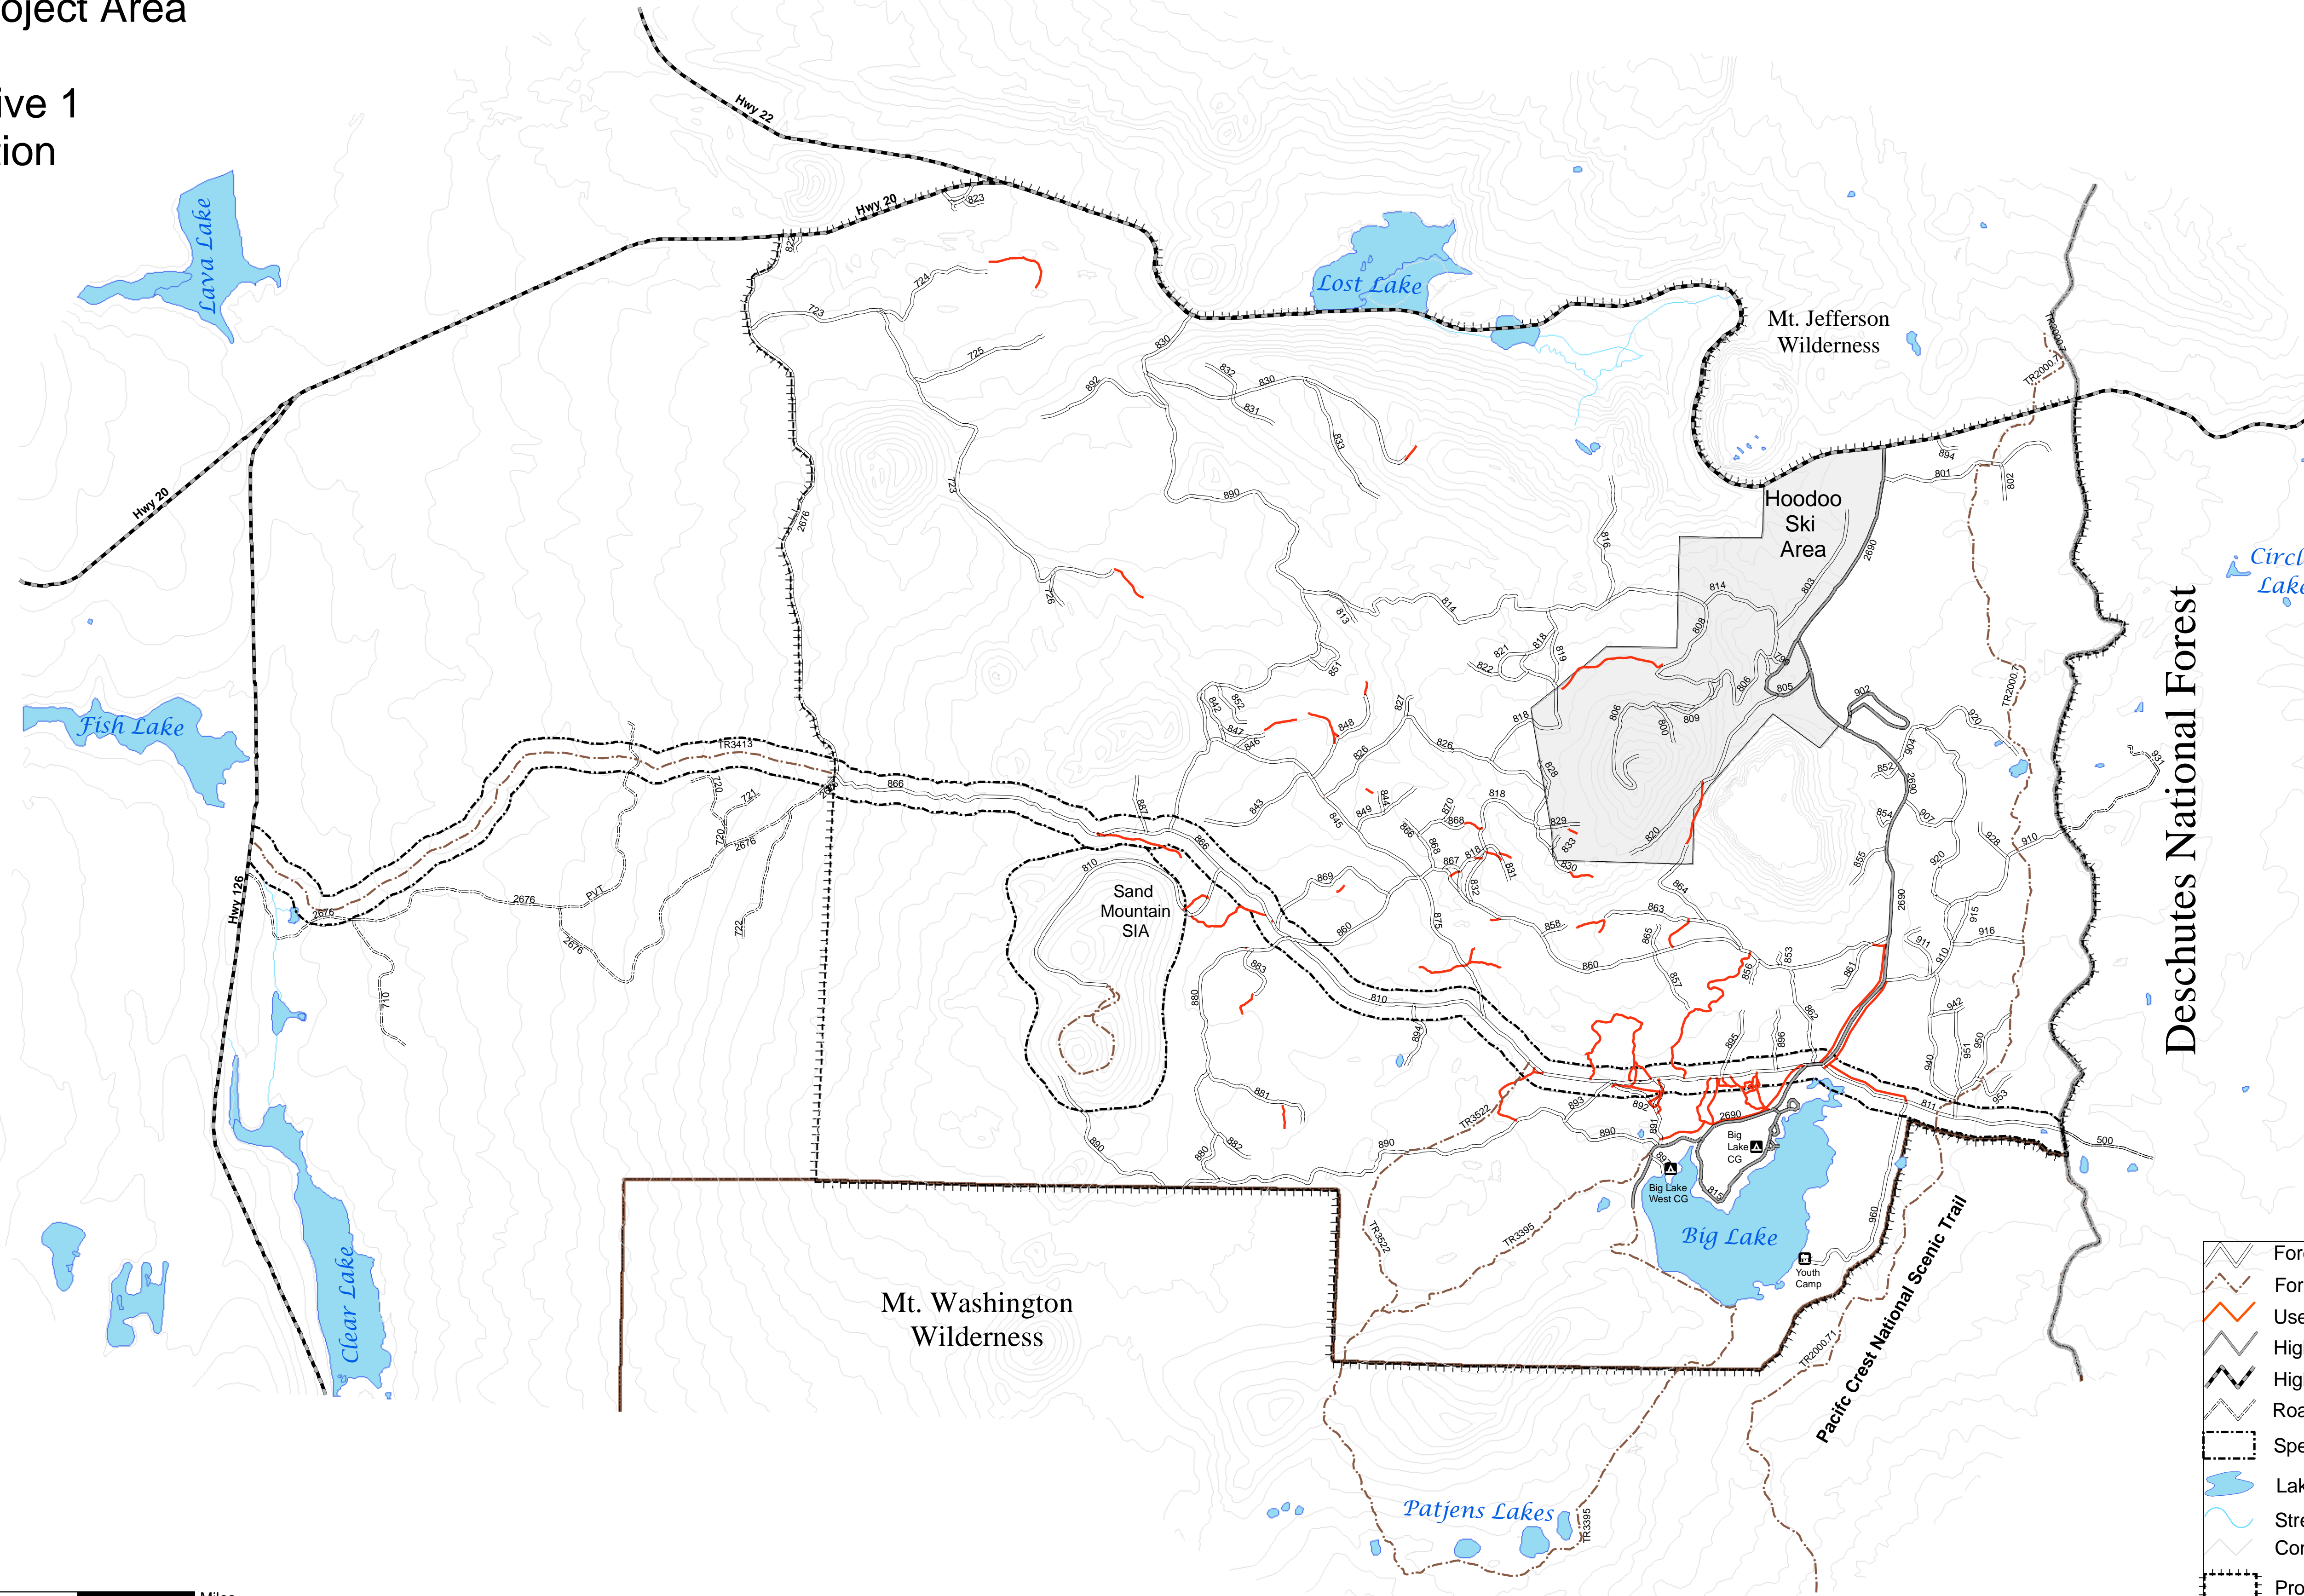

Santiam Pass
Summer Motorized
Recreation Project Area

McKenzie River Ranger District
Willamette National Forest

Alternative 1
No Action

Map updated by Tere deSilva
This map (fgis_work\project\santiam\alt1-24e.mxd)
was produced on 08/16/2007

- Forest Roads
- Forest Trails
- User Route
- Highway Legal Vehicles
- Highways
- Roads Outside Project
- Special Interest Area
- Lakes
- Streams
- Contours
- Project Boundary
- District Boundary
- Wilderness Boundary