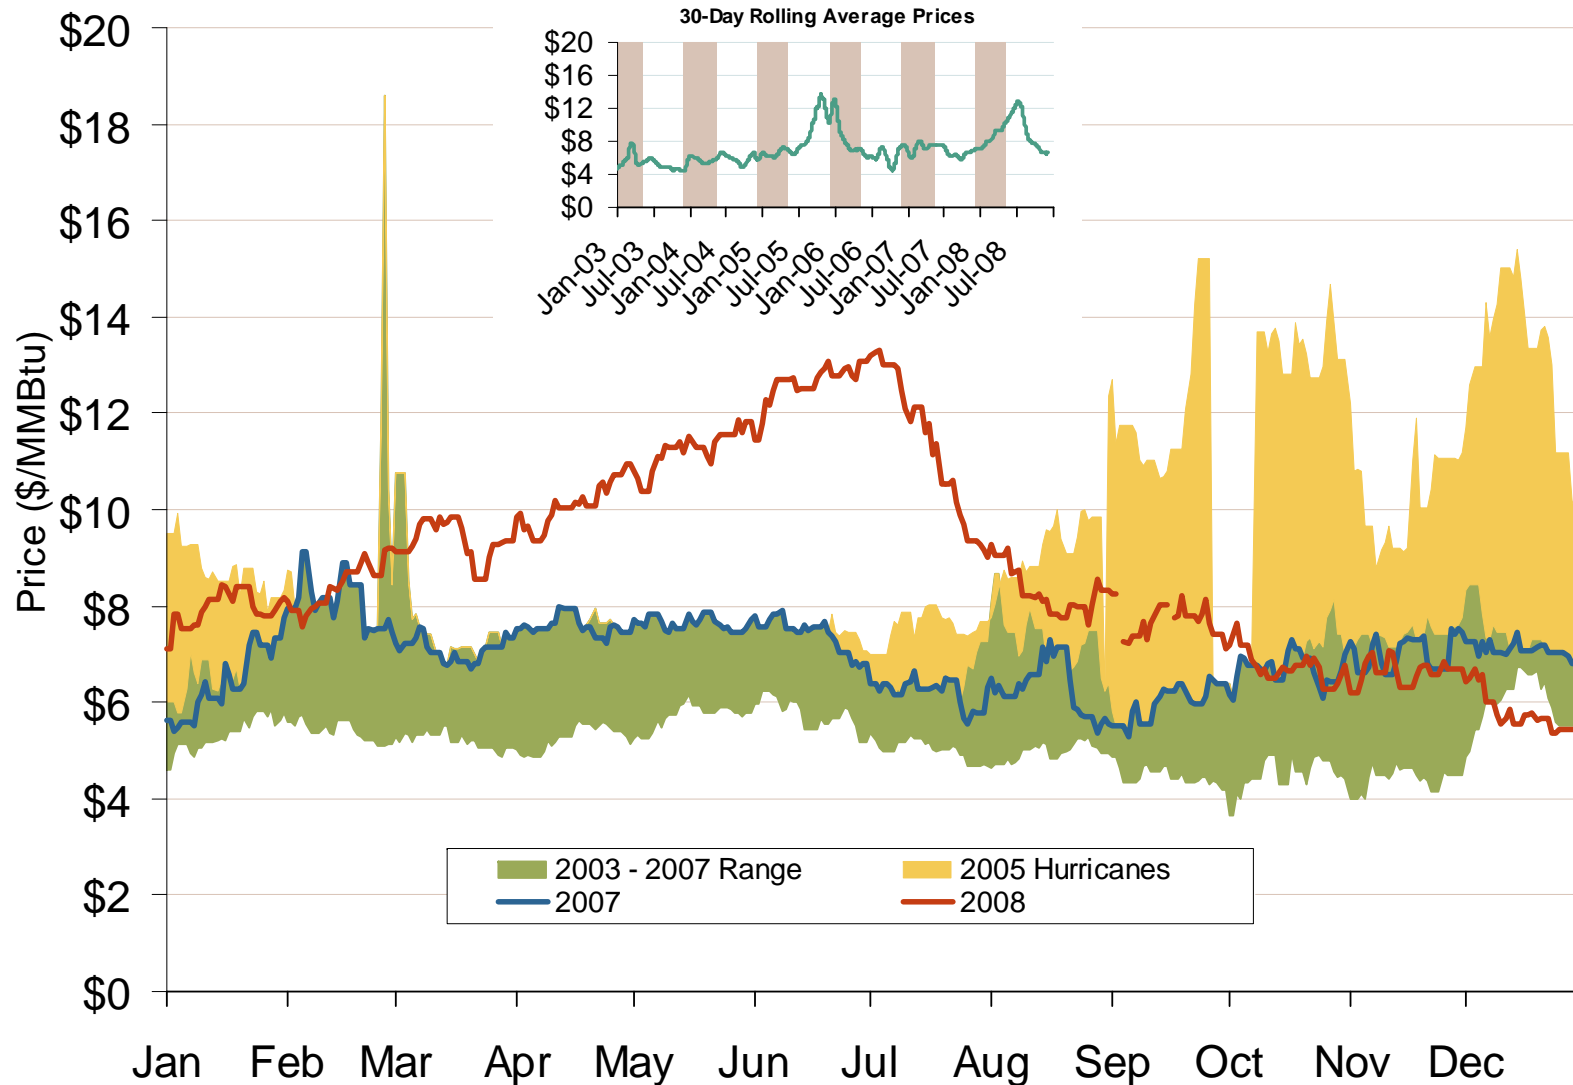

Henry Hub Natural Gas Daily Spot Prices 2007, 2008 and 2003-2007 Year Range

Source: Derived from *Platts* data.