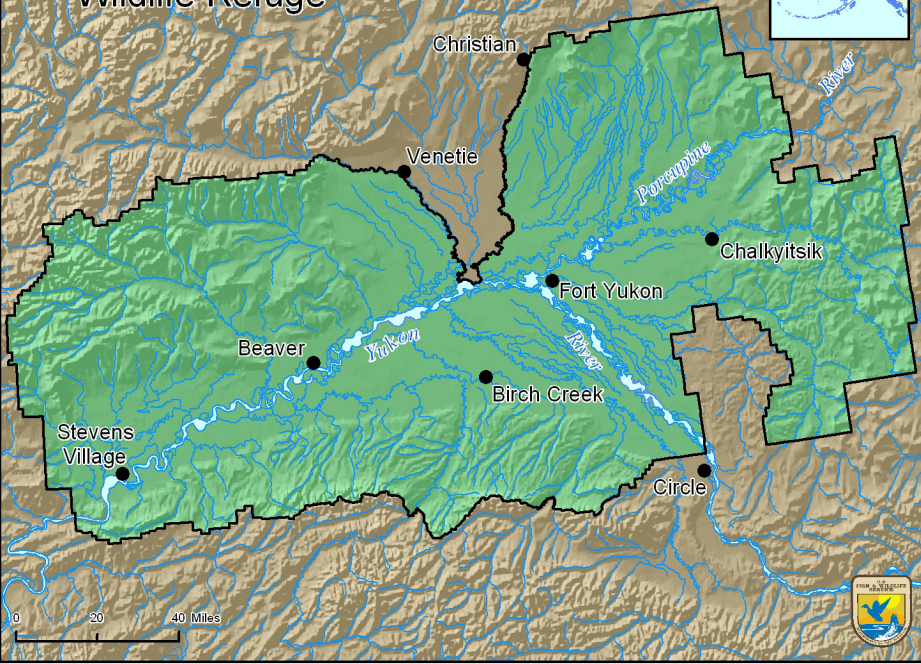

Yukon Flats National Wildlife Refuge

0 20 40 Miles