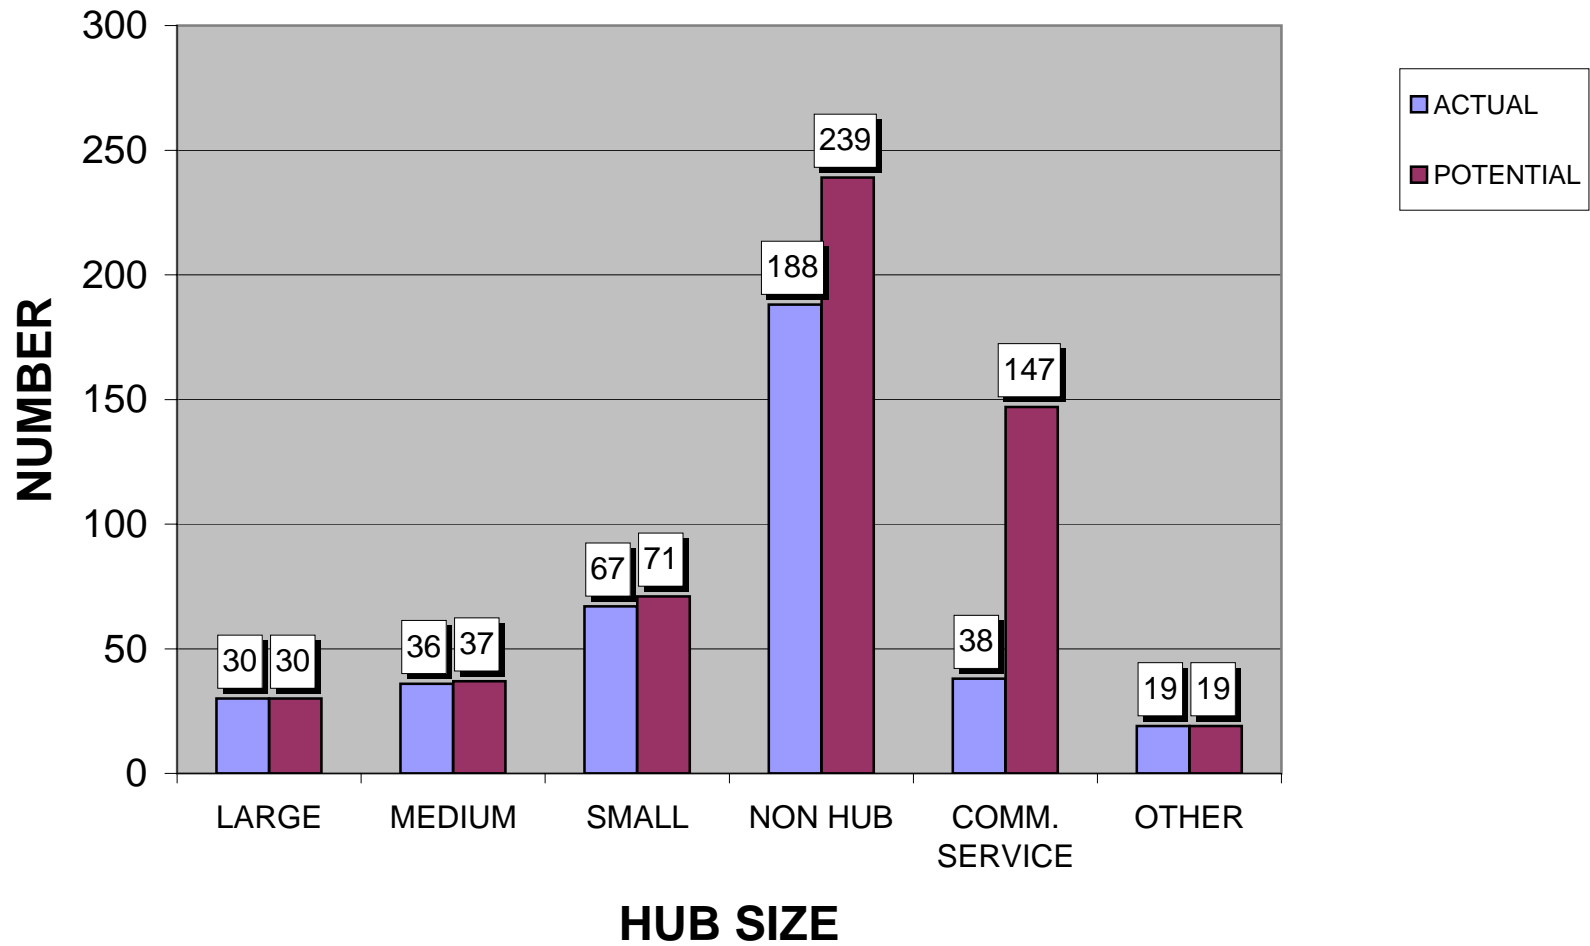

# PFC APPLICATIONS PER HUB SIZE

SOURCE: FAA PFC BRANCH

December 31, 2008