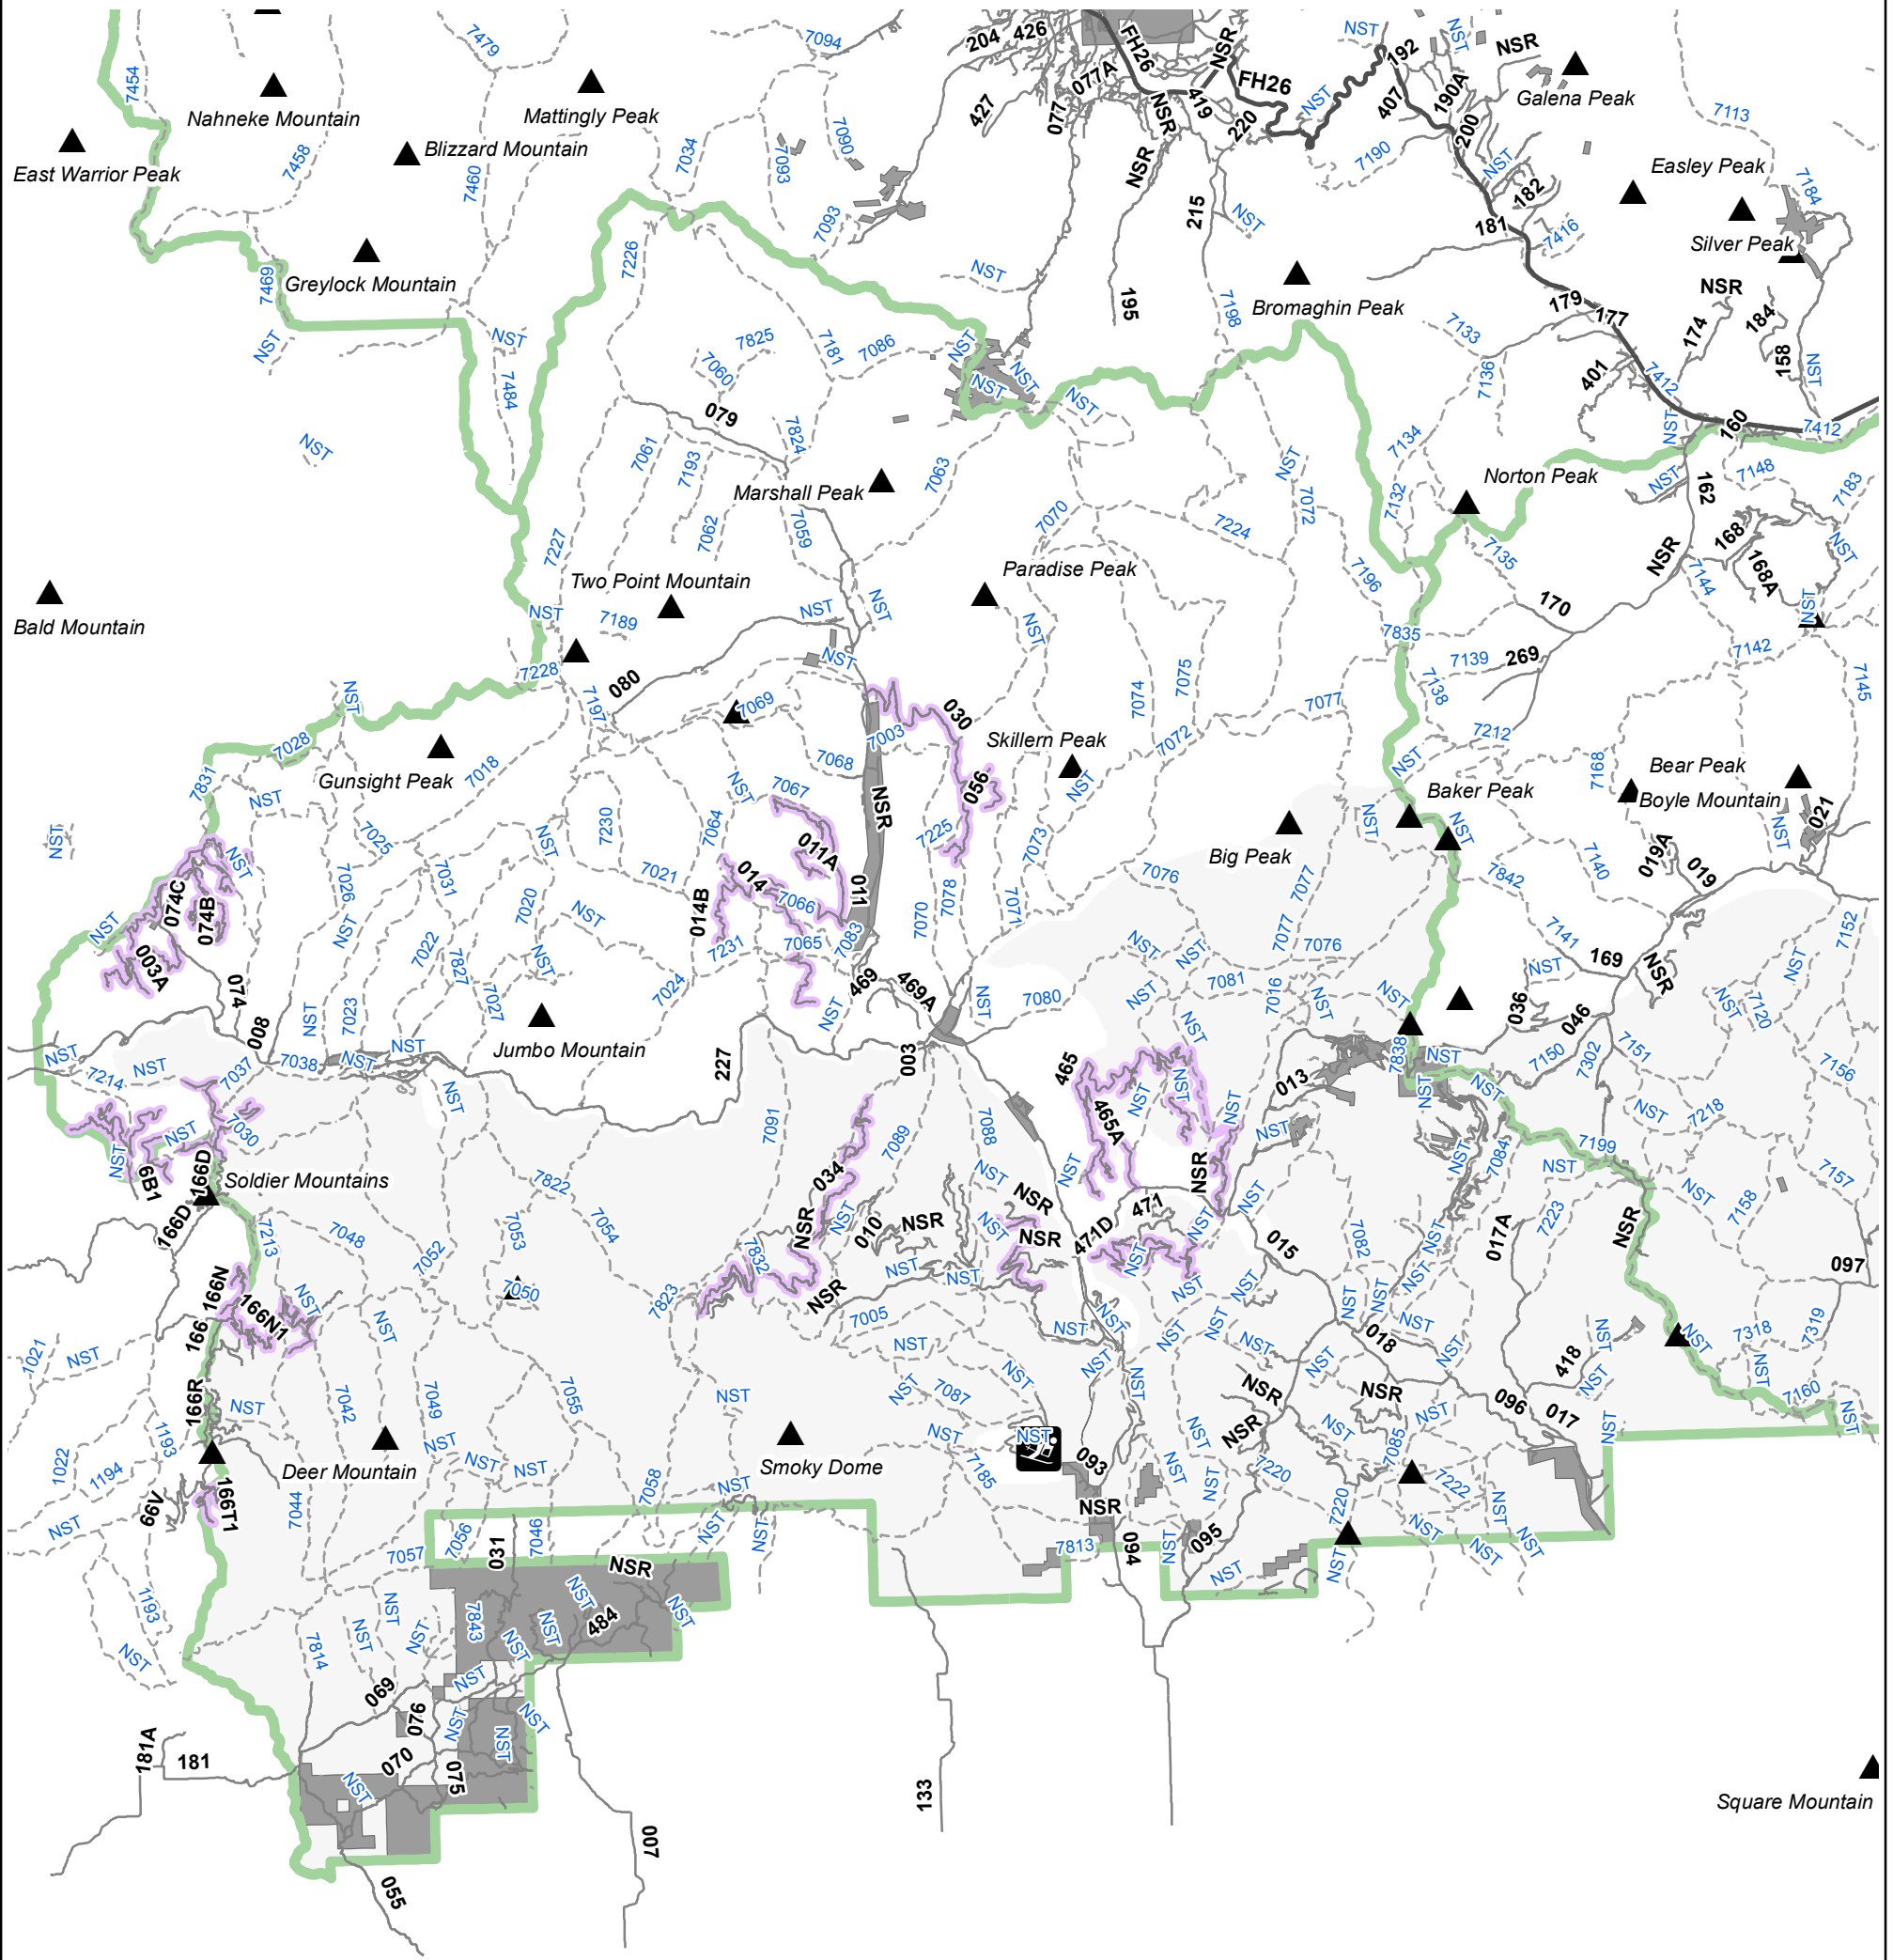

**Travel Management  
Alternative 1  
Fairfield District  
Sawtooth National Forest**

**Legend**

- Travel Management Project Area
- Forest Highways
- Forest Roads - Labeled in Black
- Forest Trails - Labeled in Blue
- Seasonal Closures
- NFS lands
- Non-NFS lands
- Peak
- Ski Area