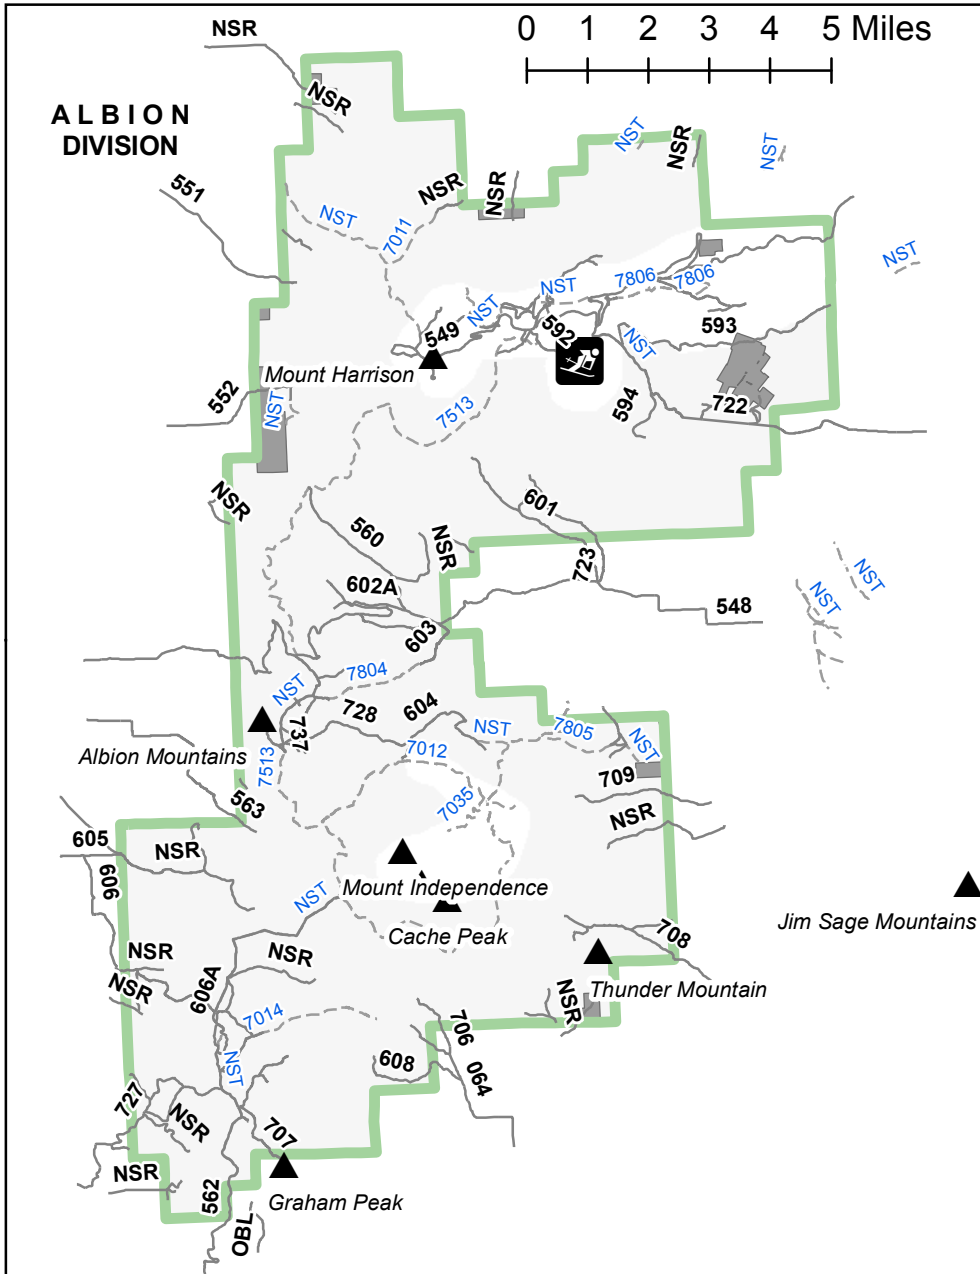

**Travel Management
Alternative 1
Minidoka District - Albion, Black Pine, Raft River, and Sublett Divisions
Sawtooth National Forest**

Legend

- Travel Management Project Area
- Forest Highways
- Forest Roads - Labeled in Black
- Forest Trails - Labeled in Blue
- Seasonal Closures
- NFS lands
- Non-NFS lands
- Peak
- Ski Area