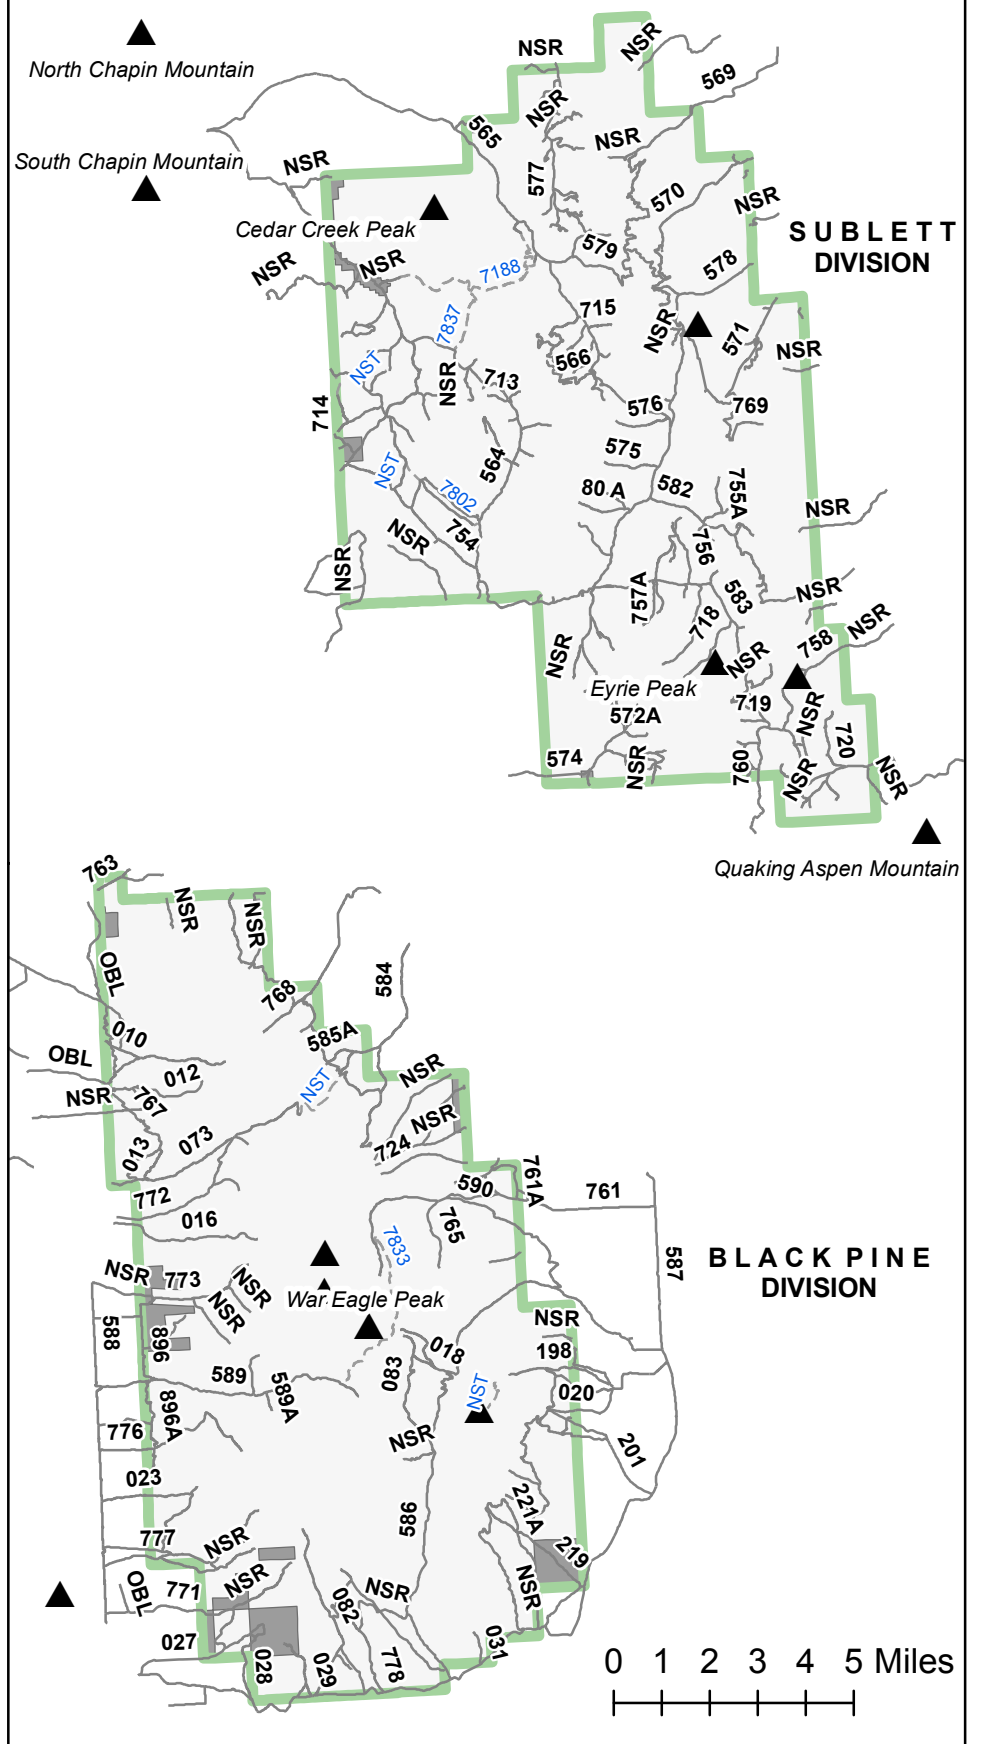

**Travel Management
Alternative 1
Minidoka District - Albion, Black Pine, Raft River, and Sublett Divisions
Sawtooth National Forest**

Legend

- Travel Management Project Area
- Forest Highways
- Forest Roads - Labeled in Black
- Forest Trails - Labeled in Blue
- Seasonal Closures
- NFS lands
- Non-NFS lands
- Peak
- Ski Area