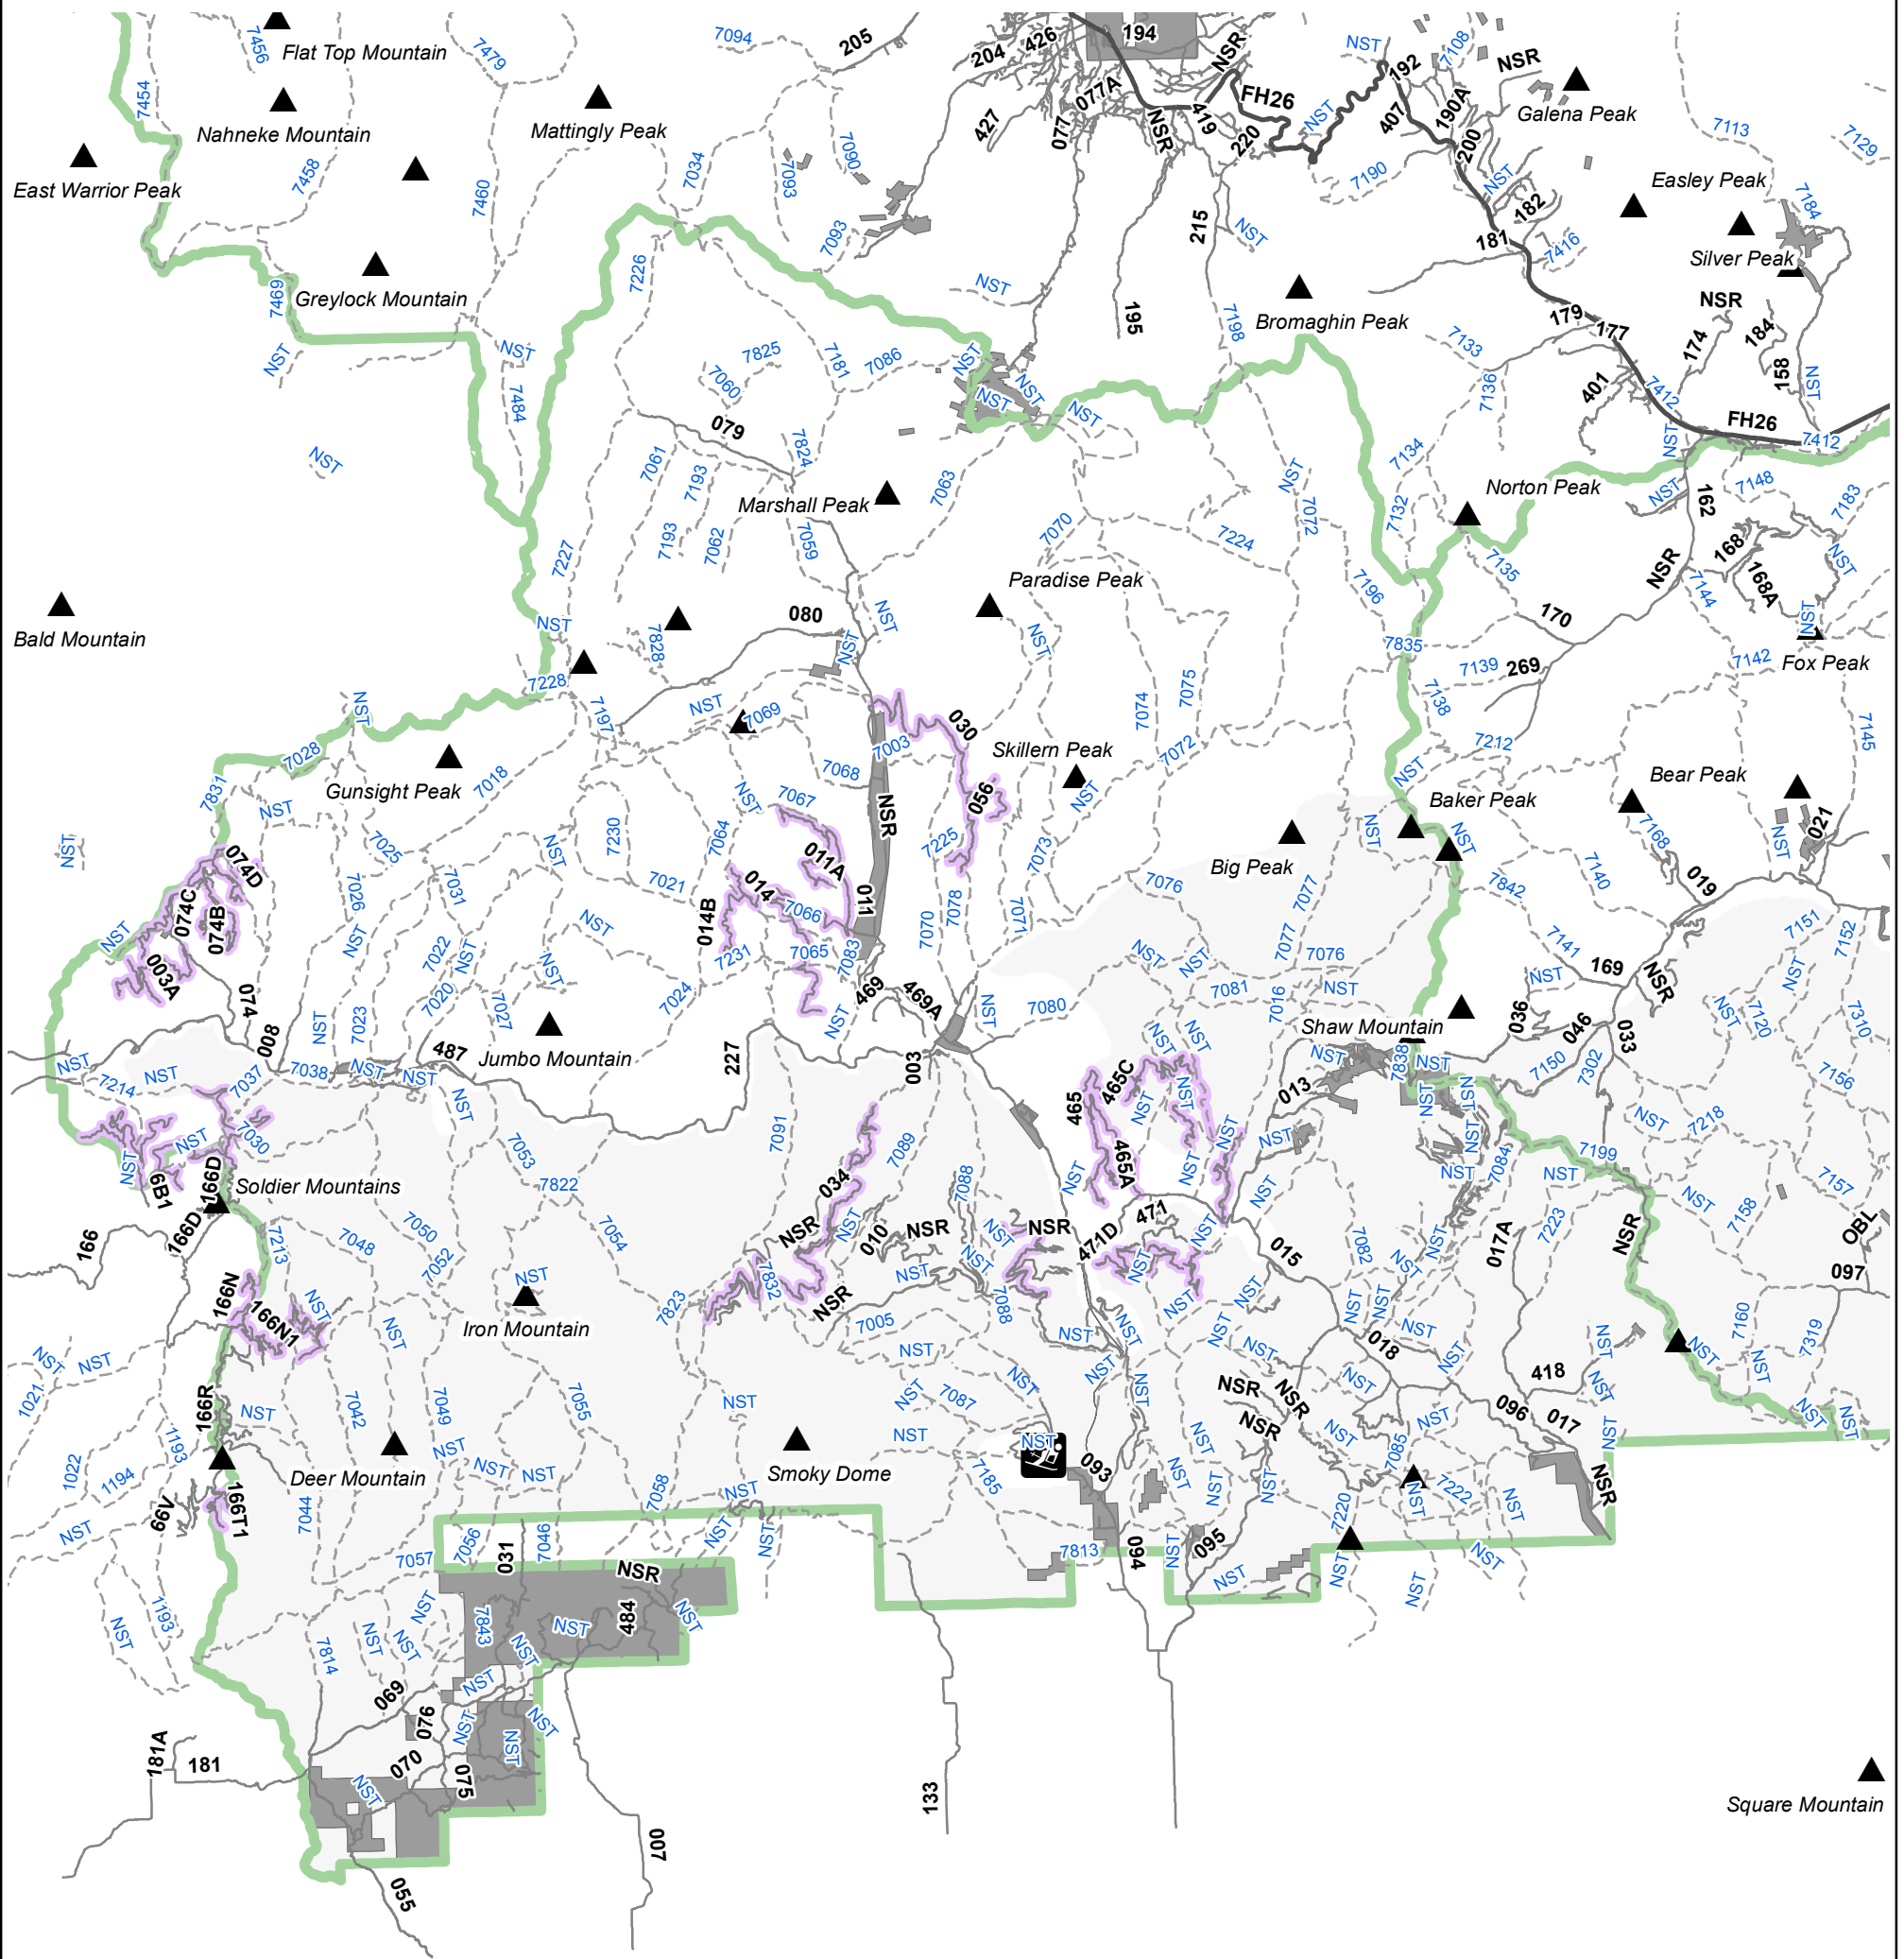

**Travel Management
Alternative 1
Fairfield District
Sawtooth National Forest**

Legend

- Travel Management Project Area
- Forest Highways
- Forest Roads - Labeled in Black
- Forest Trails - Labeled in Blue
- Seasonal Closures
- NFS lands
- Non-NFS lands
- Peak
- Ski Area