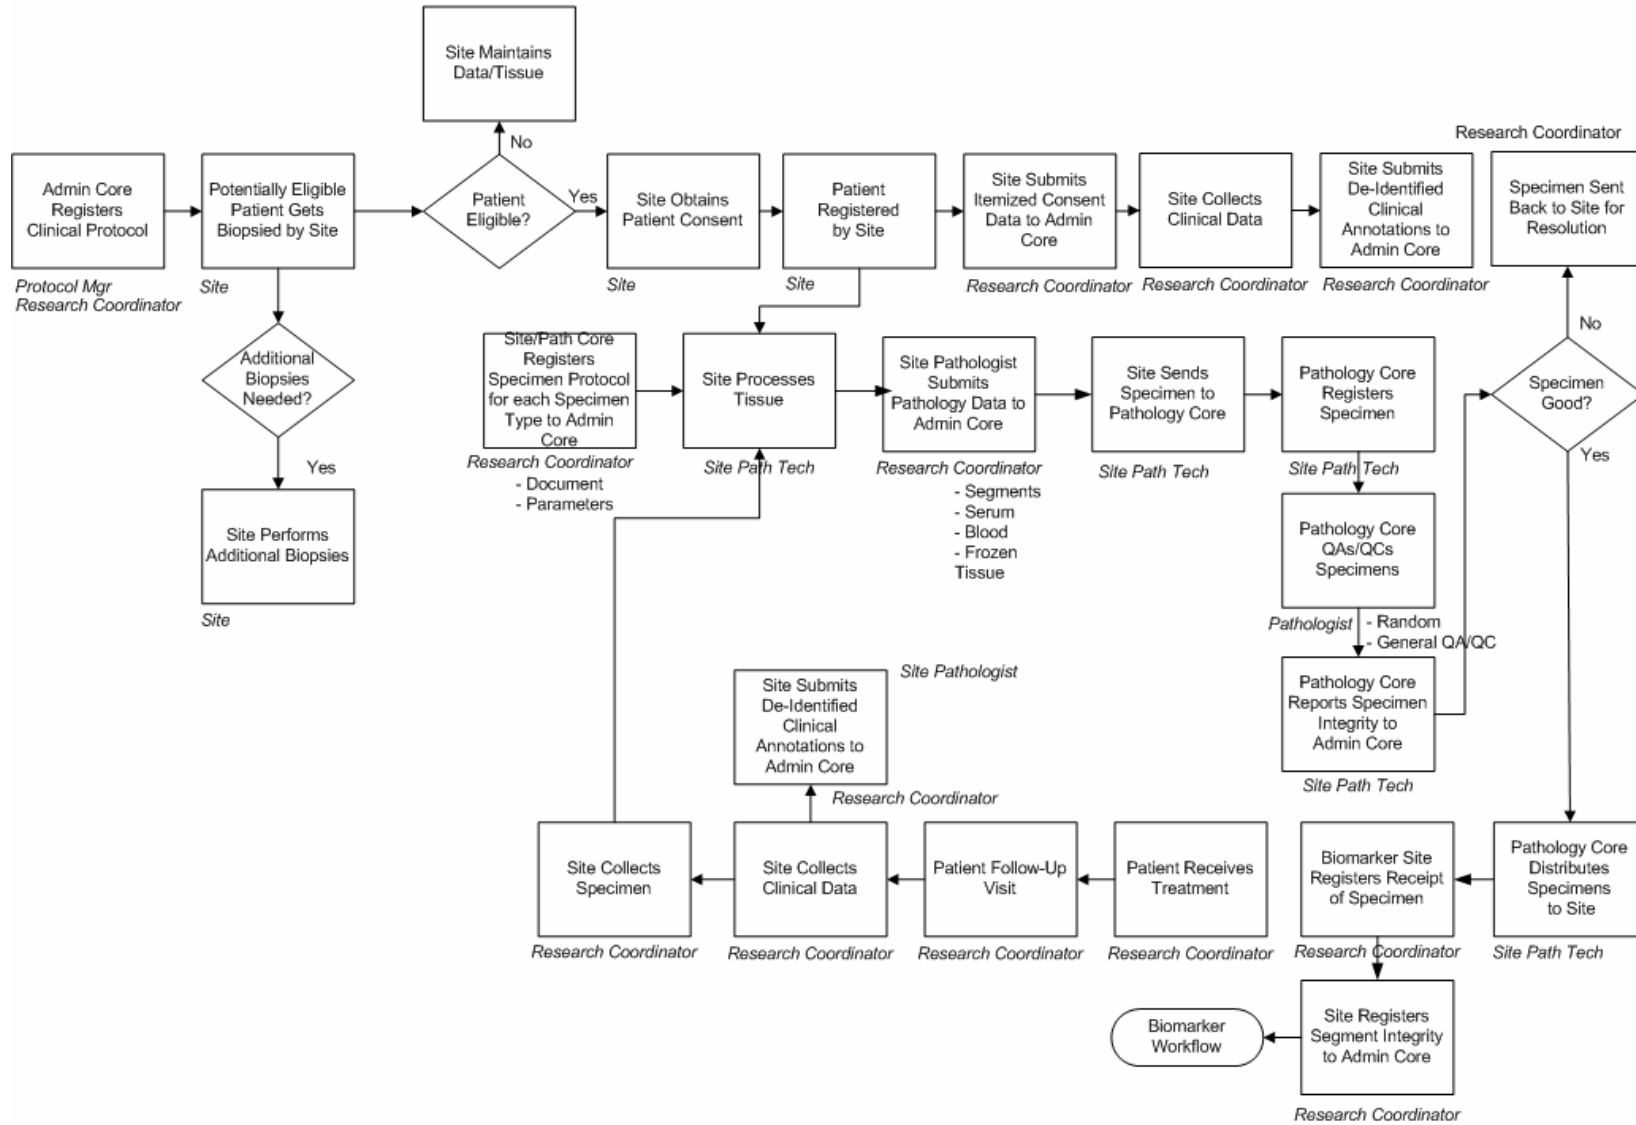

Main Workflow - Prospective

Friday, June 10, 2005 - V1.2

Main Workflow - Retrospective

Friday, June 10, 2005 - V1.2