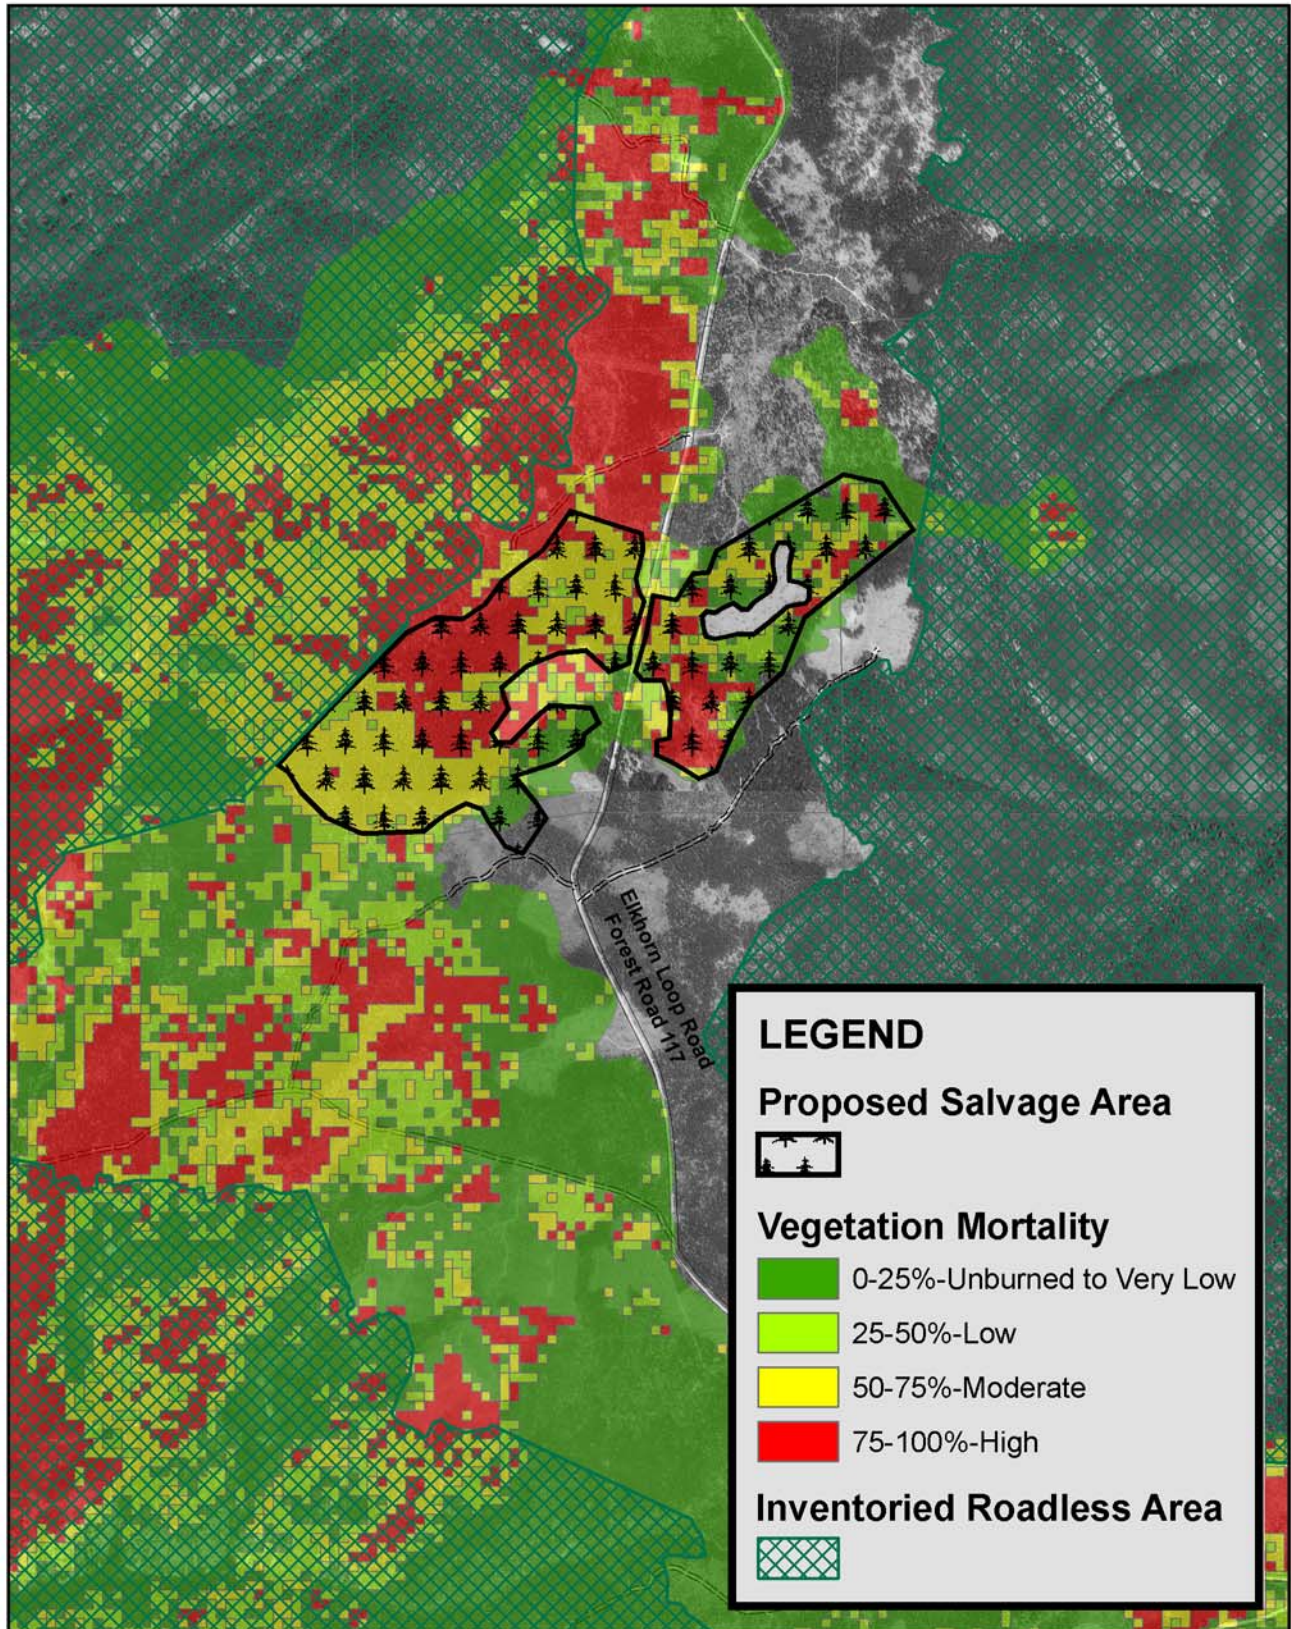

Pole Mountain Post-Fire Salvage Project Proposed Salvage Area

Ashley National Forest
Roosevelt-Duchesne Ranger District

0 0.25 0.5 1 Miles

1:24,000