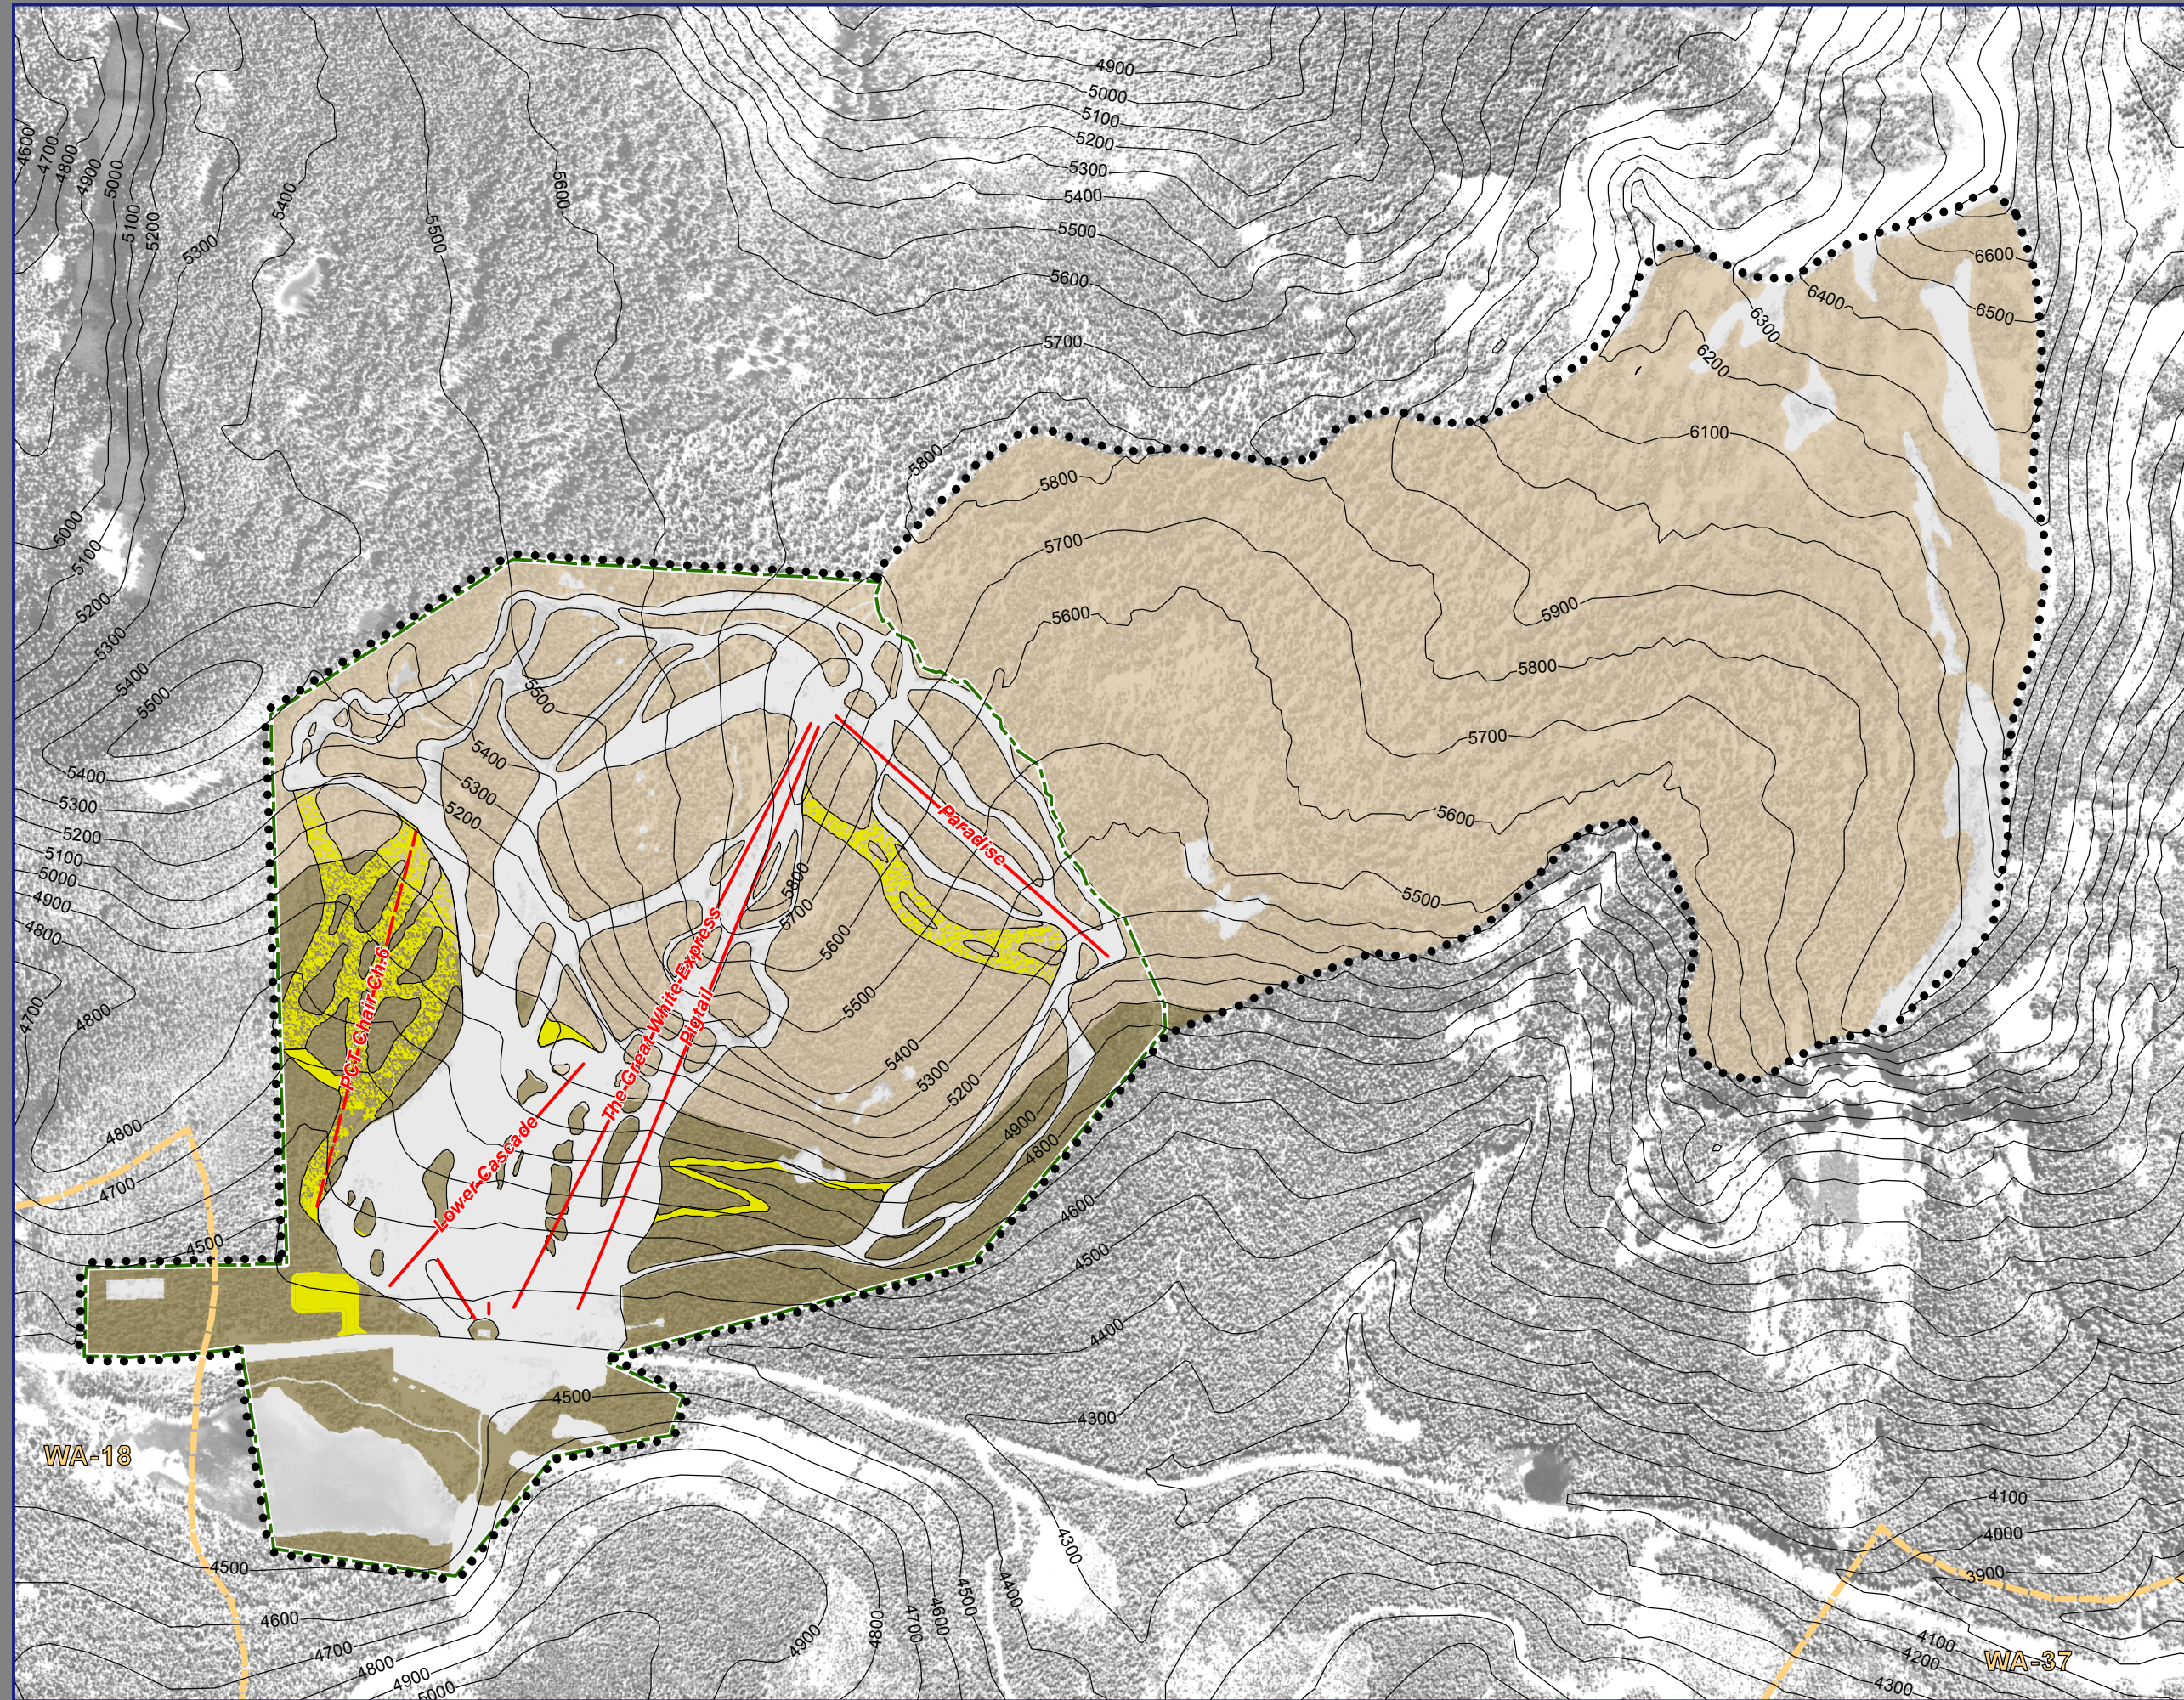

## SPOTTED OWL HABITAT Alternative 9

LEGEND

- Owl Habitat
  -  NRF (Nesting Roosting Foraging) Habitat
  -  Dispersal
  -  None
-  Action Area Boundary
-  Existing Lifts
-  Proposed Lifts
-  Habitat Impacts from Development
-  Alpine Trail Edge
-  Existing Special Use Permit Boundary
-  Northern Spotted Owl Critical Habitat Units

Created By: S.Drexler  
 Contour Interval: 100 ft  
 Scale: 1" = 1200 ft  
 Date: April 2007  
 Produced By: